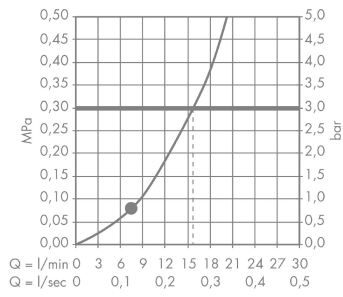

PuraVida

Baton hand shower 120 1jet

Surfaces: **Chrome** Article Number: **28558000**

Description

product features

- shower head size: 150 mm
- spray type: RainAir
- spray disc surface: easy cleanable plastic spray disc
- maximum flow rate at 3 bar: 15,3 l/min
- minimum flow pressure: 1 bar
- hand shower with 2-shell construction
- with internal water conduction
- rinseable screen seal
- connection thread G 1/2
- connection dimension: DN15
- suitable for continous flow water heaters
- P-IX 19139/IB
- DVGW NW-6517BU0498_New
- ACS 18 ACC NY 461 France, valide jusqu'au 17.12.2023
- ACS 18 ACC NY 461 France, valide jusqu'au 17.12.2023
- WRAS 2207060
- WRAS 2207060 - Approval letter
- Kiwa K6053_Showers EN1112
- SVGW 1308-6178

Technology

Certificates

Product image

Scale drawing

PuraVida

Baton hand shower 120 1jet

Surfaces: **Chrome** Article Number: **28558000**

Flowchart