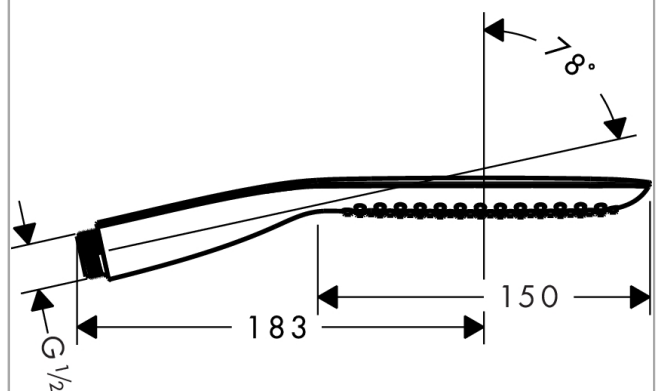

PuraVida

Baton hand shower 120 1jet

Surfaces: **Chrome** Article Number: **28558000**

Description

product features

- shower head size: 150 mm
- spray type: RainAir
- spray disc surface: easy cleanable plastic spray disc
- maximum flow rate at 3 bar: 15,3 l/min
- minimum flow pressure: 1 bar
- hand shower with 2-shell construction
- with internal water conduction
- rinseable screen seal
- connection thread G 1/2
- connection dimension: DN15
- suitable for continous flow water heaters
- P-IX 19139/IB
- DVGW NW-6517BU0498_New
- ACS 18 ACC NY 461 France, valide jusqu'au 17.12.2023
- ACS 18 ACC NY 461 France, valide jusqu'au 17.12.2023
- WRAS 2207060
- WRAS 2207060 - Approval letter
- Kiwa K6053_Showers EN1112
- SVGW 1308-6178

Technology

Certificates

Product image

Scale drawing

PuraVida

Baton hand shower 120 1jet

Surfaces: **Chrome** Article Number: **28558000**

Flowchart

The consumption was measured in combination with the appropriate fittings (thermostat/mixer/in-wall valve) to reflect actual application in practice.

PuraVida
Baton hand shower 120 1jet
Surfaces: **Chrome** Article Number: **28558000**

Exploded Drawing

Year of production: >07/09

PuraVida
Baton hand shower 120 1jet
 Surfaces: **Chrome** Article Number: **28558000**

Spare part list

Year of production: >**07/09**

Pos.	Description	Article Number	PC	PU
1	filter insert	97708000	2	1