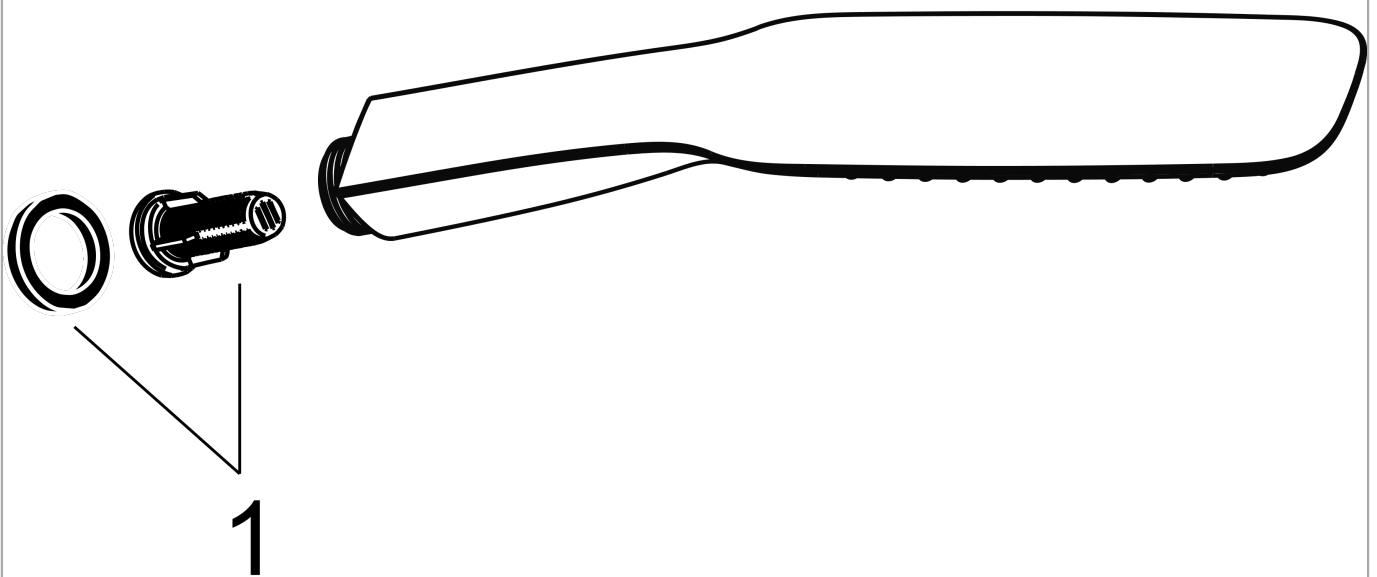

PuraVida
Baton hand shower 120 1jet
Surfaces: **Chrome** Article Number: **28558000**

Exploded Drawing

Year of production: >07/09