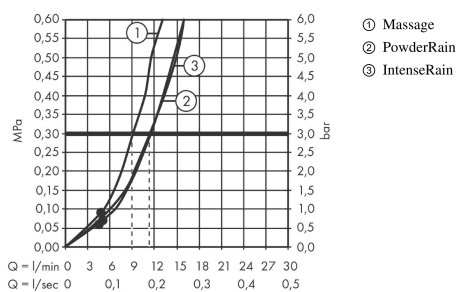

Pulsify Select S

Shower holder set 105 3jet Relaxation with shower hose 160 cm

Surfaces: **Matt Black** Article Number: **24303670**

Description

product features

- consists of: hand shower, shower holder, shower hose
- shower head size: 105 mm
- integrated support function
- spray type: PowderRain, IntenseRain, Massage spray
- convenient diversion via Select button
- maximum flow rate at 3 bar: 11,4 l/min
- minimum flow pressure: 1 bar
- operating pressure: min. 1 bar/max. 6 bar
- pivot connector prevent hose from tangling
- wall supports of plastic
- rinseable sieve insert

Technology

Design awards

reddot winner 2021

Product image

Flowchart

The consumption was measured in combination with the appropriate fittings (thermostat/mixer/in-wall valve) to reflect actual application in practice.