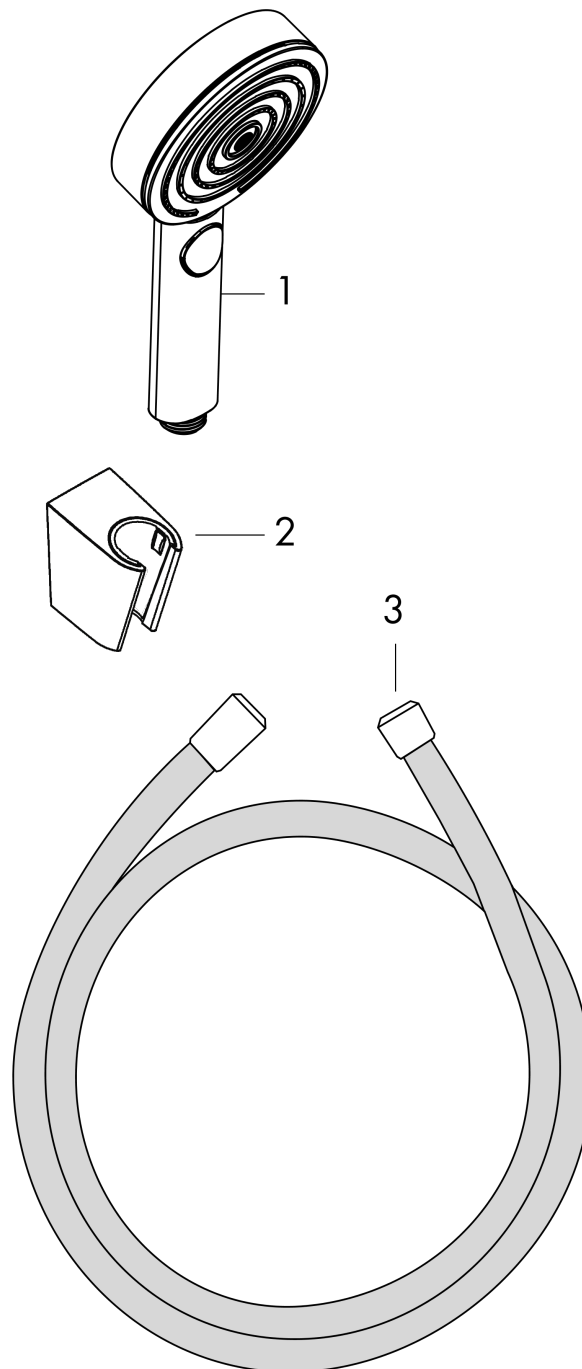

Pulsify Select S

Shower holder set 105 3jet Relaxation with shower hose 160 cm

Surfaces: **Matt Black** Article Number: **24303670**

Description

product features

- consists of: hand shower, shower holder, shower hose
- shower head size: 105 mm
- integrated support function
- spray type: PowderRain, IntenseRain, Massage spray
- convenient diversion via Select button
- maximum flow rate at 3 bar: 11,4 l/min
- minimum flow pressure: 1 bar
- operating pressure: min. 1 bar/max. 6 bar
- pivot connector prevent hose from tangling
- wall supports of plastic
- rinseable sieve insert

Technology

Design awards

reddot winner 2021

Product image

Flowchart

The consumption was measured in combination with the appropriate fittings (thermostat/mixer/in-wall valve) to reflect actual application in practice.

Pulsify Select S
Shower holder set 105 3jet Relaxation with shower hose 160 cm
 Surfaces: **Matt Black** Article Number: **24303670**

Exploded Drawing

Year of production: >06/21

Pulsify Select S

Shower holder set 105 3jet Relaxation with shower hose 160 cm

Surfaces: **Matt Black** Article Number: **24303670**

Spare part list

Year of production: >06/21

Pos.	Description	Article Number	Price	PU
1	-	24110670	-	1
2	shower hose Isiflex'B 1,60 m	28276670	-	1
3	shower holder	28331670	-	1