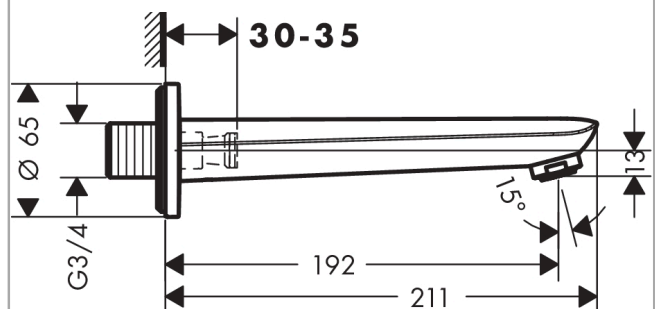

Scale drawing