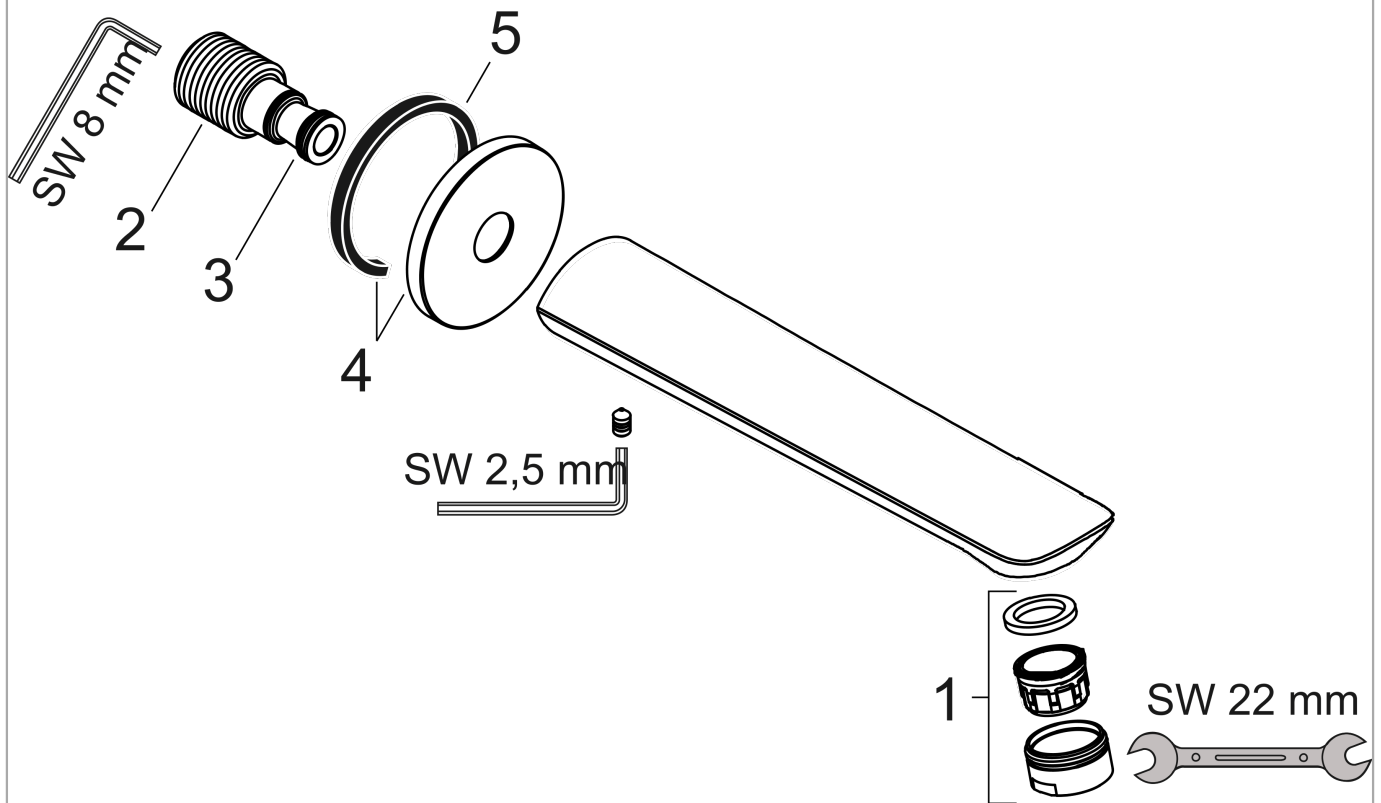

### Bath spout

Surface: **Chrome** Article Number: **71320000**

#### Scale drawing

#### Flowchart

The consumption was measured in combination with the appropriate fittings (thermostat/mixer/ in-wall valve) to reflect actual application in practice.

**Novus**

**Bath spout**

Surface: **Chrome**

Article Number: **71320000**

**Exploded Drawing**

Year of production: >10/17

**Novus****Bath spout**Surface: **Chrome** Article Number: **71320000****Spare part list**

Year of production: &gt;10/17

<b>Pos.</b>	<b>Description</b>	<b>Article Number</b>	<b>Price</b>	<b>PU</b>
1	aerator M24x1 (30 l/min)	96512000	€ 14,28	1
2	connecting thread G¾	92504000	€ 58,67	1
3	O-ring 13x2	98128000	€ 3,33	1
4	escutcheon Ø 65 mm	92754000	€ 36,89	1
5	seal	97530000	€ 5,36	1