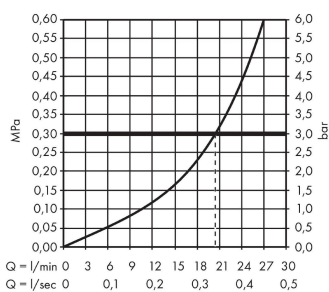

Flowchart

The consumption was measured in combination with the appropriate fittings (thermostat/mixer/ in-wall valve) to reflect actual application in practice.