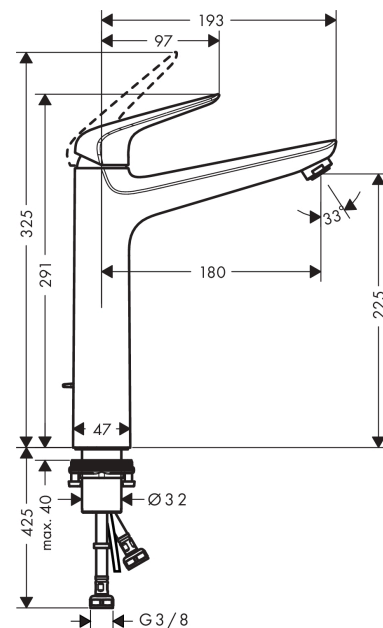

Novus

Single lever basin mixer 230 with pop-up waste set

Surfaces: **Chrome** Article Number: **71123000**

Description

product features

- consists of: single lever basin mixer, waste set
- ComfortZone 230
- projection: 180 mm
- spray type: normal spray
- maximum flow rate at 3 bar: 5 l/min
- ceramic cartridge
- temperature limitation adjustable
- suitable for continuous flow water heaters
- pop-up waste set G 1¼
- material waste set: metal
- connection type: G ¾ connections
- connection dimension: DN15

Technology

Design awards

reddot award 2018
winner

GERMAN
DESIGN
AWARD
SPECIAL
2019

Product image

Scale drawing

Flowchart