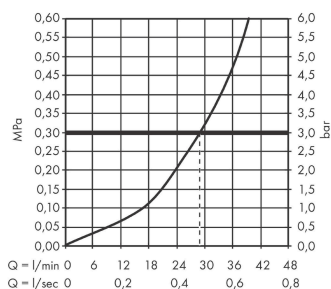

Metropol

Single lever shower mixer for concealed installation with lever handle for iBox universal

Surfaces: **Chrome** Article Number: **32565000**

Description

product features

- 1 function
- maximum flow rate at 3 bar: 29,3 l/min
- ceramic cartridge
- temperature limitation adjustable
- with silencer
- connection type: basic set
- min. operating pressure: 1 bar
- max. operating pressure: 10 bar

Design awards

Certificates

Product image

Scale drawing

Flowchart