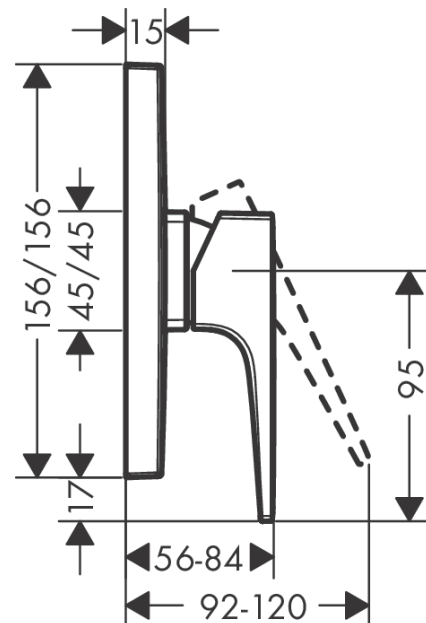

Metropol

Single lever shower mixer for concealed installation with lever handle for iBox universal

Surfaces: **Chrome** Article Number: **32565000**

Description

product features

- 1 function
- maximum flow rate at 3 bar: 29,3 l/min
- ceramic cartridge
- temperature limitation adjustable
- with silencer
- connection type: basic set
- min. operating pressure: 1 bar
- max. operating pressure: 10 bar

Design awards

Certificates

Product image

Scale drawing

Flowchart

Metropol

Single lever shower mixer for concealed installation with lever handle for iBox universal

Surfaces: **Chrome** Article Number: **32565000**

Exploded Drawing

Year of production: >10/20

Metropol

Single lever shower mixer for concealed installation with lever handle for iBox universal

Surfaces: **Chrome** Article Number: **32565000**

Spare part list

Year of production: >10/20

Pos.	Description	Article Number	Price	PU
1	handle	93075000	€ 57,12	1
2	screw cover	96338000	€ 3,21	1
3	escutcheon 155 / 155 mm	93142000	€ 44,63	1
4	O-ring 54x3	98436000	€ 3,21	1
5	sleeve	93143000	€ 28,20	1
6	holder for escutcheon	98793000	€ 35,94	1
7	set of fixing screws	96454000	€ 8,45	1
8	nut	98796000	€ 35,94	1
9	O-ring 30x1,5	98433000	€ 3,21	1
10	O-ring 39x1,5	98400000	€ 3,21	1
11	cartridge, assy	92730000	€ 57,12	1
12	locking screw for handle	95140000	€ 5,24	1
13	seal	95008000	€ 8,45	1
14	set of screws	96525000	€ 8,45	1
15	O-ring 16x2	98133000	€ 3,21	1
16	O-Ring 22x2	98185000	€ 3,21	1
17	flow limiter (22 l/min)	95884000	€ 11,31	1
18	noise reduction	96429000	€ 5,24	1
19	extension 25 mm	13595000	-	1
20	set of fixing screws	97747000	€ 3,21	1
21	extension 22 mm	13593000	€ 59,62	1
a	concealed item	01800180	-	1
b	adapter for exchanged connections	93181000	€ 249,90	1