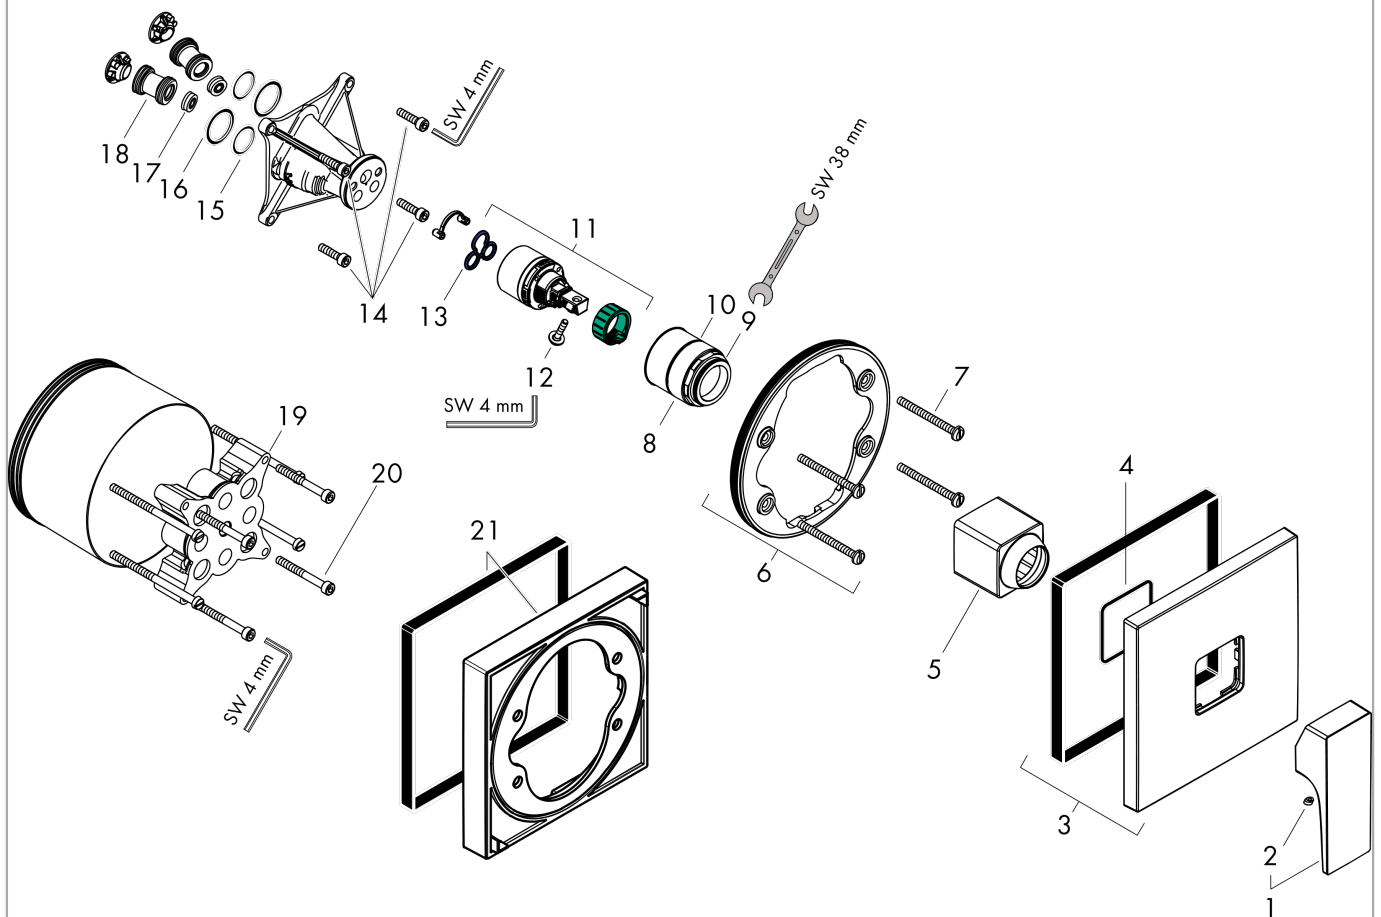

Metropol

Single lever shower mixer for concealed installation with lever handle for iBox universal

Surfaces: **Chrome** Article Number: **32565000**

Description

product features

- 1 function
- maximum flow rate at 3 bar: 29,3 l/min
- ceramic cartridge
- temperature limitation adjustable
- with silencer
- connection type: basic set
- min. operating pressure: 1 bar
- max. operating pressure: 10 bar

Design awards

Certificates

Product image

Scale drawing

Flowchart

Metropol

Single lever shower mixer for concealed installation with lever handle for iBox universal

Surfaces: **Chrome** Article Number: **32565000**

Exploded Drawing

Year of production: >10/20

Metropol

Single lever shower mixer for concealed installation with lever handle for iBox universal

Surfaces: **Chrome** Article Number: **32565000**

Spare part list

Year of production: >10/20

Pos.	Description	Article Number	Price	PU
1	handle	93075000	€ 57,12	1
2	screw cover	96338000	€ 3,21	1
3	escutcheon 155 / 155 mm	93142000	€ 44,63	1
4	O-ring 54x3	98436000	€ 3,21	1
5	sleeve	93143000	€ 28,20	1
6	holder for escutcheon	98793000	€ 35,94	1
7	set of fixing screws	96454000	€ 8,45	1
8	nut	98796000	€ 35,94	1
9	O-ring 30x1,5	98433000	€ 3,21	1
10	O-ring 39x1,5	98400000	€ 3,21	1
11	cartridge, assy	92730000	€ 57,12	1
12	locking screw for handle	95140000	€ 5,24	1
13	seal	95008000	€ 8,45	1
14	set of screws	96525000	€ 8,45	1
15	O-ring 16x2	98133000	€ 3,21	1
16	O-Ring 22x2	98185000	€ 3,21	1
17	flow limiter (22 l/min)	95884000	€ 11,31	1
18	noise reduction	96429000	€ 5,24	1
19	extension 25 mm	13595000	-	1
20	set of fixing screws	97747000	€ 3,21	1
21	extension 22 mm	13593000	€ 59,62	1
a	concealed item	01800180	-	1
b	adapter for exchanged connections	93181000	€ 249,90	1