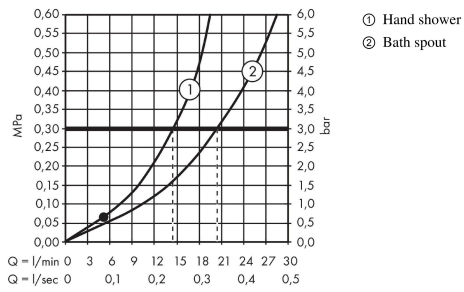

Metropol
Single lever bath mixer floor-standing with lever handle
 Surfaces: **Chrome** Article Number: **32532000**

Description

product features

- consists of: single lever bath mixer floor standing, baton hand shower, shower hose, shower holder
- 2 functions
- projection: 235 mm
- spray type mixer: normal spray
- spray type hand shower: Rain, MonoRain
- maximum flow rate at 3 bar: 20 l/min
- flow rate for bath spout at 3 bar: 20 l/min
- ceramic cartridge
- temperature limitation adjustable
- diverter with automatic resetting
- non-return valve
- connection dimension: DN15
- connection type: basic set
- min. operating pressure: 1 bar
- max. operating pressure: 10 bar

Technology

Design awards

Product image

Scale drawing

Metropol
Single lever bath mixer floor-standing with lever handle
 Surfaces: **Chrome** Article Number: **32532000**

Flowchart

Metropol
Single lever bath mixer floor-standing with lever handle
 Surfaces: **Chrome** Article Number: **32532000**