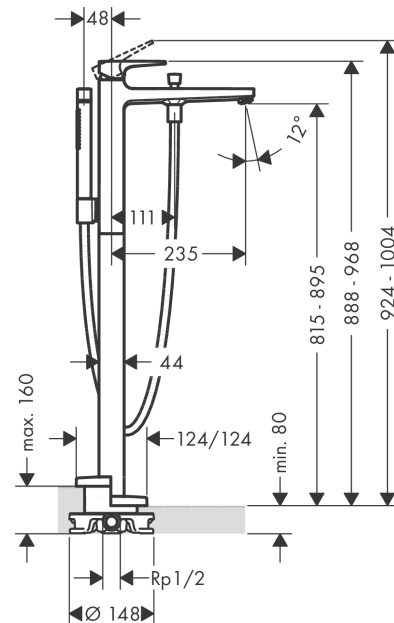

Scale drawing