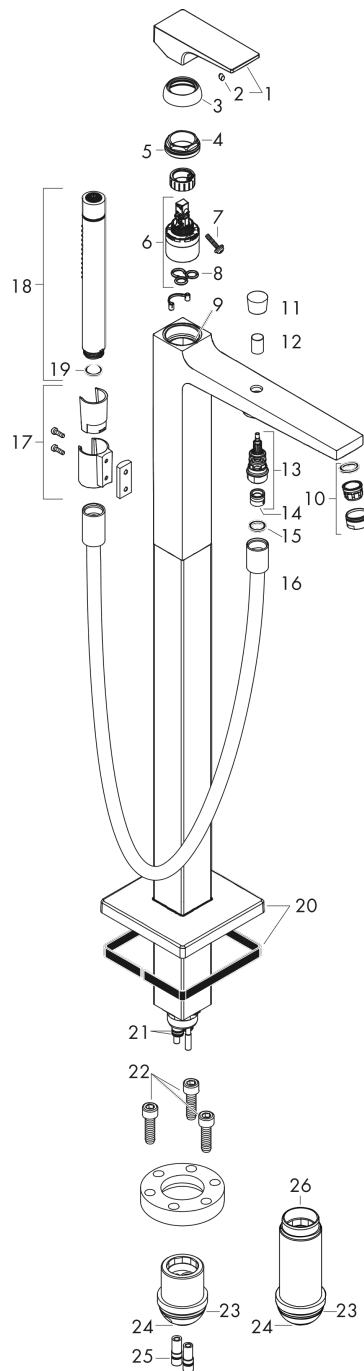

Metropol
Single lever bath mixer floor-standing with lever handle
 Surfaces: **Chrome** Article Number: **32532000**

Description

product features

- consists of: single lever bath mixer floor standing, baton hand shower, shower hose, shower holder
- 2 functions
- projection: 235 mm
- spray type mixer: normal spray
- spray type hand shower: Rain, MonoRain
- maximum flow rate at 3 bar: 20 l/min
- flow rate for bath spout at 3 bar: 20 l/min
- ceramic cartridge
- temperature limitation adjustable
- diverter with automatic resetting
- non-return valve
- connection dimension: DN15
- connection type: basic set
- min. operating pressure: 1 bar
- max. operating pressure: 10 bar

Exploded Drawing

Year of production: >04/17

Metropol
Single lever bath mixer floor-standing with lever handle
 Surfaces: **Chrome** Article Number: **32532000**

Spare part list

Year of production: >04/17

Pos.	Description	Article Number	Price	PU
1	handle	93075000	€ 57,12	1
2	screw cover	96338000	€ 3,21	1
3	flange	97406000	€ 18,33	1
4	nut	97209000	€ 13,92	1
5	O-Ring 32x2	98193000	€ 3,21	1
6	cartridge, assy	92730000	€ 57,12	1
7	locking screw for handle	95140000	€ 5,24	1
8	seal	95008000	€ 8,45	1
9	O-ring 35x2	92604000	€ 5,24	1
10	aerator M24x1 (30 l/min)	96512000	€ 13,92	1
11	diverter knob	95284000	€ 35,94	1
12	sleeve	97979000	€ 13,92	1
13	selector	97978000	€ 57,12	1
14	non return valve	97980000	€ 28,20	1
15	seal	98058000	€ 3,21	1
16	shower hose 1,25 m	28282000	-	1
17	shower holder, assy	96295000	€ 28,20	1
18	handshower	28532000	-	1
19	filter packing	94246000	€ 3,21	1
20	escutcheon	93245000	€ 57,12	1
21	O-ring 9x1,5	98117000	€ 3,21	1
22	hexagon socket screw M10x35	97670000	€ 13,92	1
23	O-ring 44x2,5	98162000	€ 5,24	1
24	O-ring 29x3	98371000	€ 5,24	1
25	O-ring 7x2	98419000	€ 3,21	1
26	extension set 60 mm	97686000	-	1
a	concealed item	10452180	-	1