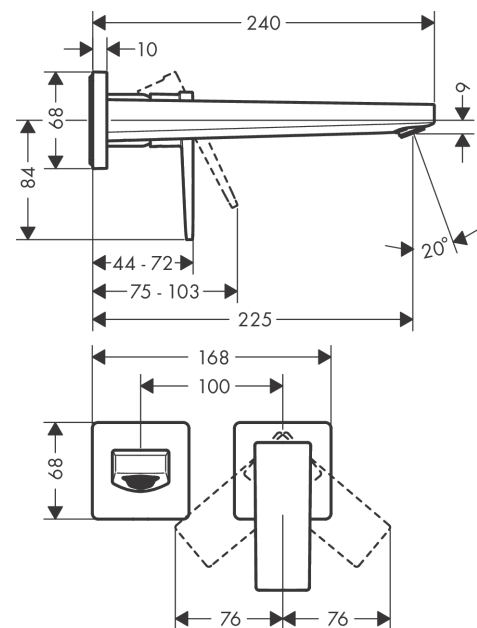

#### product features

- consists of: single lever basin mixer for concealed installation wall-mounted, waste set
- projection: 225 mm
- spray type: normal spray
- maximum flow rate at 3 bar: 5 l/min
- ceramic cartridge
- temperature limitation adjustable
- suitable for continuous flow water heaters
- non-closing waste set
- material waste set: metal
- connection type: basic set
- connection dimension: DN15
- handle can be positioned on the right or left, depends on the basic set installation

### Scale drawing

**Metropol**  
**Single lever basin mixer for concealed installation wall-mounted with lever handle and spout**  
**22,5 cm**  
 Surfaces: **Chrome** Article Number: **32526000**

Flowchart

**Metropol**  
**Single lever basin mixer for concealed installation wall-mounted with lever handle and spout**  
**22,5 cm**  
 Surfaces: **Chrome** Article Number: **32526000**

**Exploded Drawing**

Year of production: >04/17