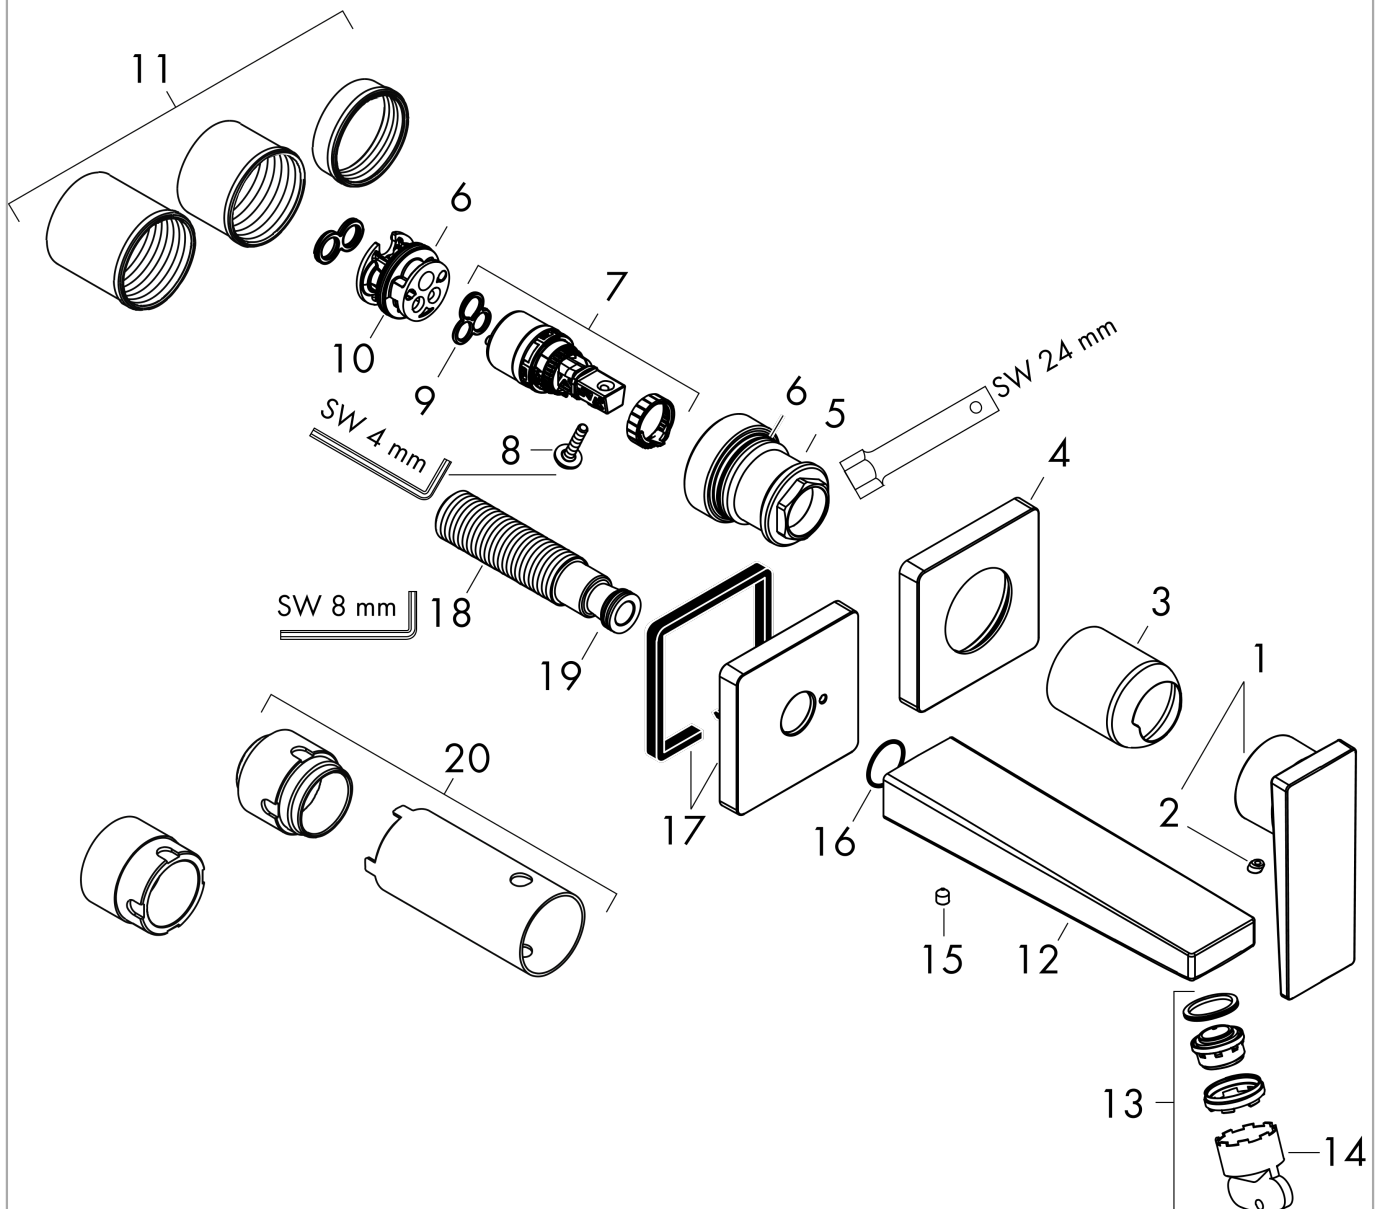

### Scale drawing

**Metropol**  
**Single lever basin mixer for concealed installation wall-mounted with lever handle and spout**  
**22,5 cm**  
 Surfaces: **Chrome** Article Number: **32526000**

Flowchart

**Metropol**  
**Single lever basin mixer for concealed installation wall-mounted with lever handle and spout**  
**22,5 cm**  
 Surfaces: **Chrome** Article Number: **32526000**

**Exploded Drawing**

Year of production: >04/17