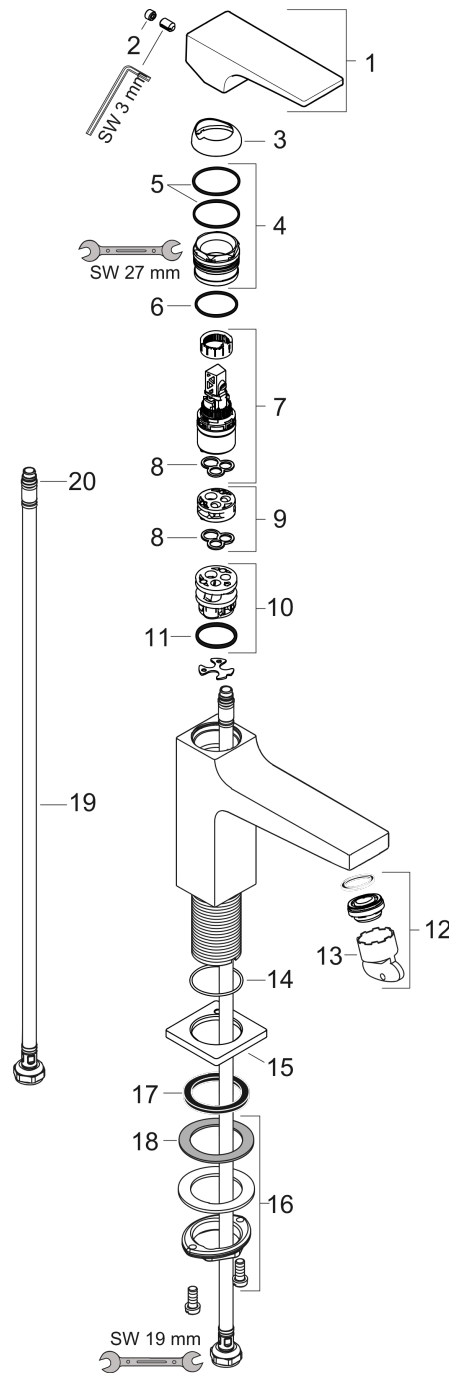

Metropol
Single lever basin mixer 110 with lever handle and push-open waste set
Surfaces: **Chrome** Article Number: **32507000**

Exploded Drawing

Year of production: >01/17

Metropol

Single lever basin mixer 110 with lever handle and push-open waste set

Surfaces: **Chrome** Article Number: **32507000**

Spare part list

Year of production: >01/17

Pos.	Description	Article Number	Price	PU
1	handle	92995000	€ 70,57	1
2	screw cover	95704000	€ 3,21	1
3	flange	92625000	€ 28,20	1
4	nut	92689000	€ 22,37	1
5	O-ring 27x1,5	92527000	€ 11,31	1
6	O-ring 25x1,5	98146000	€ 3,21	1
7	cartridge, assy	97685000	€ 57,12	1
8	seal	98865000	€ 28,20	1
9	adapter for cartridge	92628000	€ 18,33	1
10	adapter for cartridge	98866000	€ 28,20	1
11	O-ring 23x2	98398000	€ 3,21	1
12	aerator M24x1 (5 l/min)	92996000	€ 28,20	1
13	service tool	95661000	€ 5,24	1
14	O-ring 32x1,5	92936000	€ 3,21	1
15	escutcheon	93048000	€ 35,94	1
16	fixing set (Ø 32)	13961000	€ 22,37	1
17	flat seal	98749000	€ 5,24	1
18	lever collar	97548000	€ 3,21	1
19	connection hose 600 mm M8x0,75 G3/8	96556000	€ 22,37	1
20	O-ring 6,6x1,6	93019000	€ 3,21	1
21	sealing set	95581000	€ 5,24	1
a	push-open waste set	50100000	-	1
b	fixation extension 35 mm	13898000	€ 70,57	1