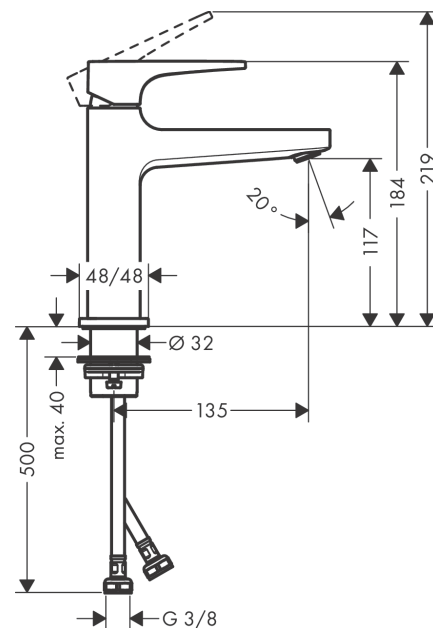

Metropol

Single lever basin mixer 110 with lever handle and push-open waste set

Surfaces: **Chrome** Article Number: **32507000**

Description

product features

- consists of: single lever basin mixer, waste set
- ComfortZone 110
- projection: 135 mm
- spout height: 117 mm
- spray type: normal spray
- maximum flow rate at 3 bar: 5 l/min
- ceramic cartridge
- temperature limitation adjustable
- suitable for continuous flow water heaters
- push-open waste set G 1¼
- material waste set: metal
- connection type: G ¾ connections
- connection dimension: DN15

Technology

Design awards

Certificates

Product image

Scale drawing

Metropol

Single lever basin mixer 110 with lever handle and push-open waste set

Surfaces: **Chrome** Article Number: **32507000**

Flowchart

Metropol
Single lever basin mixer 110 with lever handle and push-open waste set
 Surfaces: **Chrome** Article Number: **32507000**

Exploded Drawing

Year of production: >01/17

Metropol**Single lever basin mixer 110 with lever handle and push-open waste set**Surfaces: **Chrome** Article Number: **32507000****Spare part list**