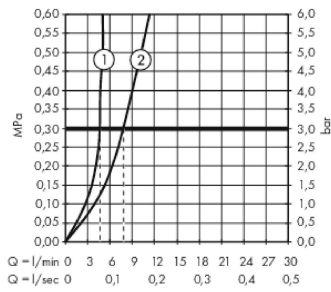

Metropol

Single lever basin mixer 110 with lever handle and push-open waste set

Surfaces: **Chrome** Article Number: **32507000**

Flowchart