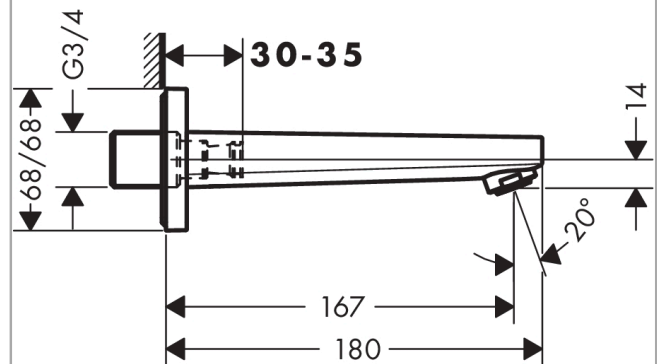

Metropol Bath spout

Surfaces: **Chrome** Article Number: **32542000**

Description

product features

- 1 function
- connection type: G 3/4
- projection 167.5 mm
- wall-mounted
- maximum flow rate at 3 bar: 21 l/min
- spray type: normal spray

Technology

Product image

Scale drawing

Flowchart

The consumption was measured in combination with the appropriate fittings (thermostat/mixer/ in-wall valve) to reflect actual application in practice.

**Metropol
Bath spout**

Surfaces: **Chrome** Article Number: **32542000**

Exploded Drawing

Year of production: >04/17

**Metropol
Bath spout**Surfaces: **Chrome** Article Number: **32542000****Spare part list**

Year of production: >04/17

Pos.	Description	Article Number	Price	PU
1	aerator M24x1 (30 l/min)	96512000	€ 13,92	1
2	hollow set screw M5x6	94810000	-	1
3	O-ring 18x1,5	98231000	€ 3,21	1
4	pin	97766000	€ 3,21	1
5	connecting thread G $\frac{3}{4}$	92504000	€ 57,12	1
6	O-ring 13x2	98128000	€ 3,21	1