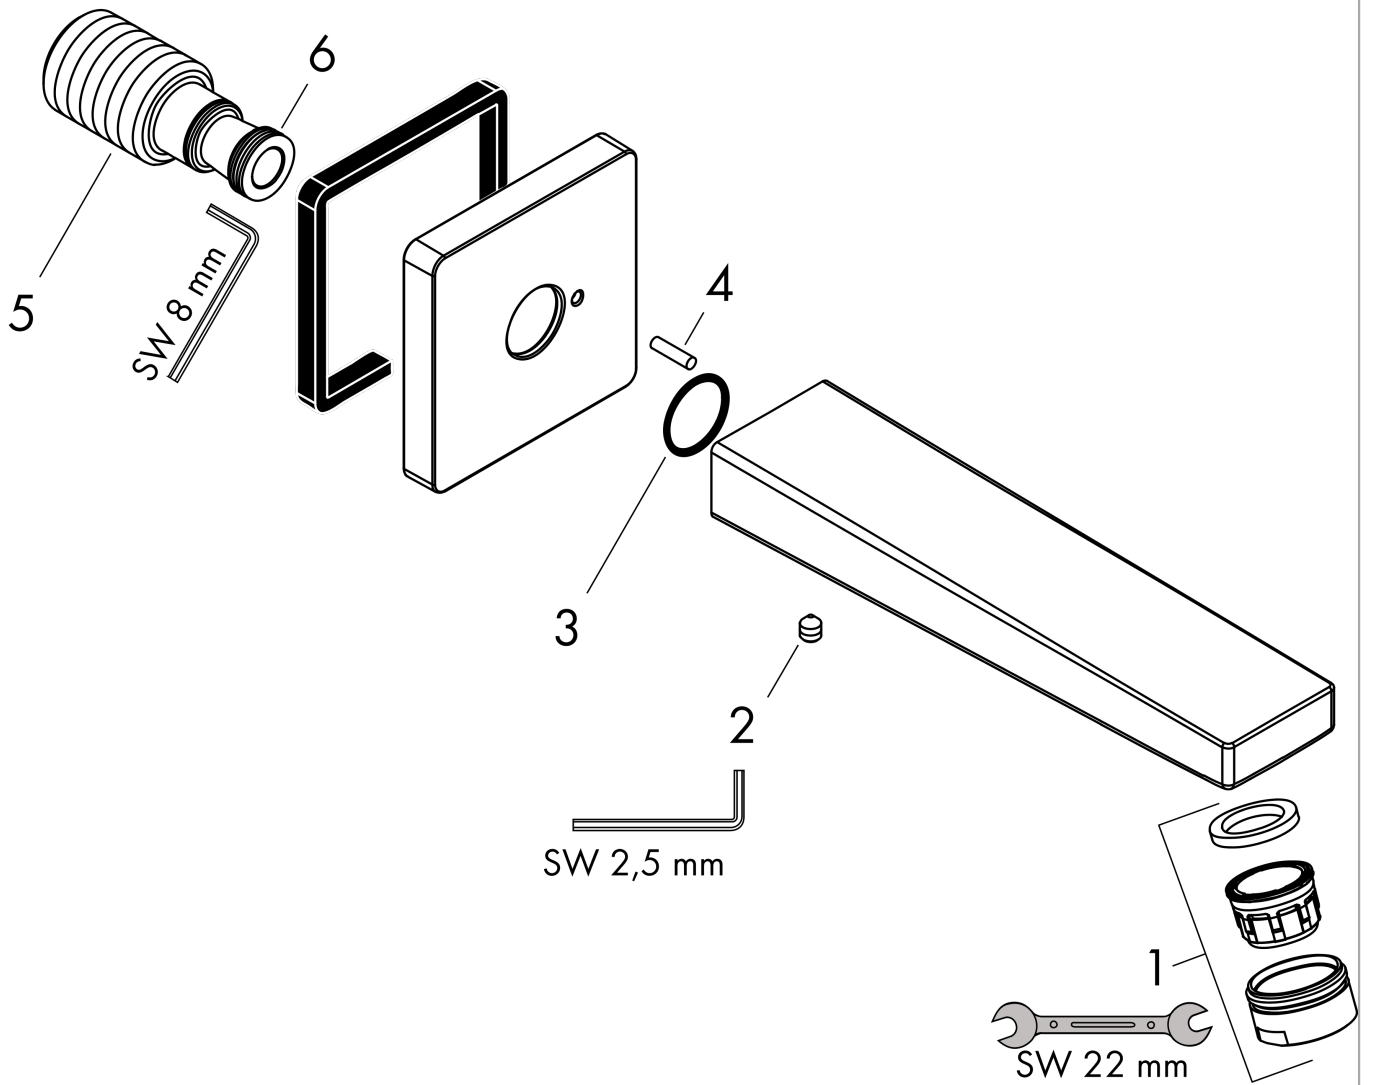

Metropol Bath spout

Surfaces: **Chrome** Article Number: **32542000**

Description

product features

- 1 function
- connection type: G 3/4
- projection 167.5 mm
- wall-mounted
- maximum flow rate at 3 bar: 21 l/min
- spray type: normal spray

Technology

Product image

Scale drawing

Flowchart

The consumption was measured in combination with the appropriate fittings (thermostat/mixer/ in-wall valve) to reflect actual application in practice.

**Metropol
Bath spout**

Surfaces: **Chrome** Article Number: **32542000**

Exploded Drawing

Year of production: >04/17

**Metropol
Bath spout**Surfaces: **Chrome** Article Number: **32542000****Spare part list**

Year of production: >04/17

Pos.	Description	Article Number	Price	PU
1	aerator M24x1 (30 l/min)	96512000	€ 13,92	1
2	hollow set screw M5x6	94810000	-	1
3	O-ring 18x1,5	98231000	€ 3,21	1
4	pin	97766000	€ 3,21	1
5	connecting thread G $\frac{3}{4}$	92504000	€ 57,12	1
6	O-ring 13x2	98128000	€ 3,21	1