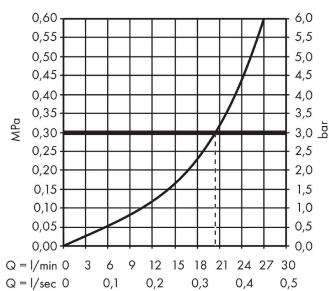

Metropol Bath spout

Surfaces: **Chrome** Article Number: **32542000**

Description

product features

- 1 function
- connection type: G 3/4
- projection 167.5 mm
- wall-mounted
- maximum flow rate at 3 bar: 21 l/min
- spray type: normal spray

Technology

Product image

Scale drawing

Flowchart

The consumption was measured in combination with the appropriate fittings (thermostat/mixer/ in-wall valve) to reflect actual application in practice.

**Metropol
Bath spout**

Pos.	Description	Article Number	Price	PU
1	aerator M24x1 (30 l/min)	96512000	€ 13,92	1
2	hollow set screw M5x6	94810000	-	1
3	O-ring 18x1,5	98231000	€ 3,21	1
4	pin	97766000	€ 3,21	1
5	connecting thread G $\frac{3}{4}$	92504000	€ 57,12	1
6	O-ring 13x2	98128000	€ 3,21	1