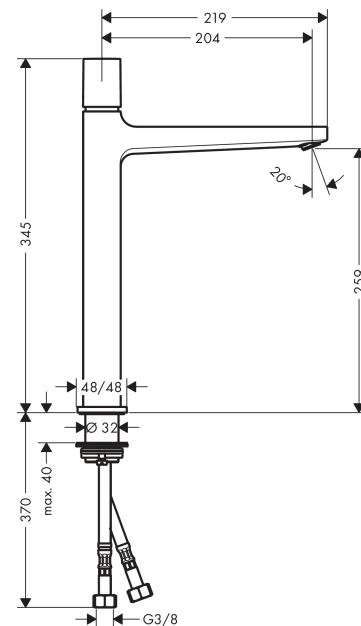

Metropol

Basin mixer 260 Select for washbowls with push-open waste set

Surfaces: **Chrome** Article Number: **32572000**

Description

product features

- consists of: Basin mixer, waste set
- ComfortZone 260
- projection: 204 mm
- spout height: 259 mm
- spray type: normal spray
- maximum flow rate at 3 bar: 5 l/min
- Select cartridge with temperature control
- temperature limitation adjustable
- suitable for continuous flow water heaters
- push-open waste set G 1¼
- material waste set: metal
- connection type: G ¾ connections
- connection dimension: DN15

Technology

Design awards

Certificates

Product image

Scale drawing

Metropol

Basin mixer 260 Select for washbowls with push-open waste set

Surfaces: **Chrome** Article Number: **32572000**

Flowchart

Metropol
Basin mixer 260 Select for washbowls with push-open waste set
 Surfaces: **Chrome** Article Number: **32572000**

Exploded Drawing

Year of production: >03/17

Metropol

Basin mixer 260 Select for washbowls with push-open waste set

Surfaces: **Chrome** Article Number: **32572000**

Spare part list

Year of production: >03/17

Pos.	Description	Article Number	Price	PU
1	handle	93070000	€ 70,57	1
2	adapter for handle	92526000	€ 22,37	1
3	nut	92528000	€ 57,12	1
4	O-ring 27x1,5	92527000	€ 11,31	1
5	cartridge, assy	92529000	€ 100,44	1
6	adapter for cartridge	98866000	€ 28,20	1
7	O-ring 23x2	98398000	€ 3,21	1
8	aerator M24x1 (5 l/min)	92996000	€ 28,20	1
9	service tool	95661000	€ 5,24	1
10	escutcheon	93048000	€ 35,94	1
11	flat seal	98749000	€ 5,24	1
12	fixing set (Ø 32)	13961000	€ 22,37	1
13	lever collar	97548000	€ 3,21	1
14	connection hose 600 mm M8x0,75 G3/8	92629000	€ 57,12	1
15	O-ring 7x1,5	98422000	€ 3,21	1
16	non return valve DW 10	96456000	€ 8,45	1
17	filter	92532000	€ 8,45	1
18	sealing set	92533000	€ 3,21	1
a	push-open waste set	50100000	-	1
b	fixation extension 35 mm	13898000	€ 70,57	1