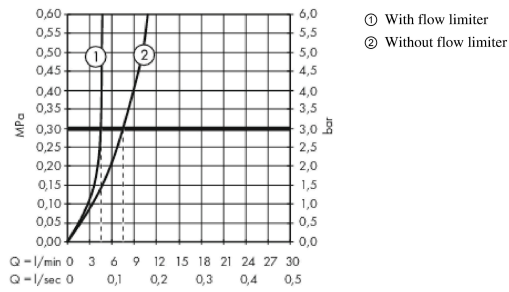

Metropol

Basin mixer 260 Select for washbowls with push-open waste set

Surfaces: **Chrome** Article Number: **32572000**

Flowchart