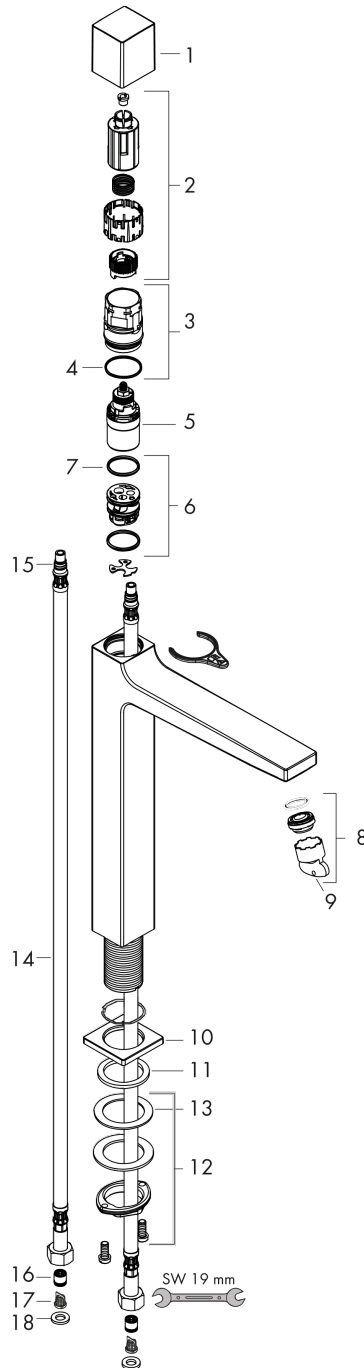

Metropol

Basin mixer 260 Select for washbowls with push-open waste set

Surfaces: **Chrome** Article Number: **32572000**

Description

product features

- consists of: Basin mixer, waste set
- ComfortZone 260
- projection: 204 mm
- spout height: 259 mm
- spray type: normal spray
- maximum flow rate at 3 bar: 5 l/min
- Select cartridge with temperature control
- temperature limitation adjustable
- suitable for continuous flow water heaters
- push-open waste set G 1¼
- material waste set: metal
- connection type: G ¾ connections
- connection dimension: DN15

Technology

Design awards

Certificates

Product image

Scale drawing

Metropol

Basin mixer 260 Select for washbowls with push-open waste set

Surfaces: **Chrome** Article Number: **32572000**

Flowchart

Metropol
Basin mixer 260 Select for washbowls with push-open waste set
 Surfaces: **Chrome** Article Number: **32572000**

Exploded Drawing

Year of production: >03/17

Metropol

Basin mixer 260 Select for washbowls with push-open waste set

Surfaces: **Chrome** Article Number: **32572000**

Spare part list

Year of production: >03/17

Pos.	Description	Article Number	Price	PU
1	handle	93070000	€ 70,57	1
2	adapter for handle	92526000	€ 22,37	1
3	nut	92528000	€ 57,12	1
4	O-ring 27x1,5	92527000	€ 11,31	1
5	cartridge, assy	92529000	€ 100,44	1
6	adapter for cartridge	98866000	€ 28,20	1
7	O-ring 23x2	98398000	€ 3,21	1
8	aerator M24x1 (5 l/min)	92996000	€ 28,20	1
9	service tool	95661000	€ 5,24	1
10	escutcheon	93048000	€ 35,94	1
11	flat seal	98749000	€ 5,24	1
12	fixing set (Ø 32)	13961000	€ 22,37	1
13	lever collar	97548000	€ 3,21	1
14	connection hose 600 mm M8x0,75 G3/8	92629000	€ 57,12	1
15	O-ring 7x1,5	98422000	€ 3,21	1
16	non return valve DW 10	96456000	€ 8,45	1
17	filter	92532000	€ 8,45	1
18	sealing set	92533000	€ 3,21	1
a	push-open waste set	50100000	-	1
b	fixation extension 35 mm	13898000	€ 70,57	1