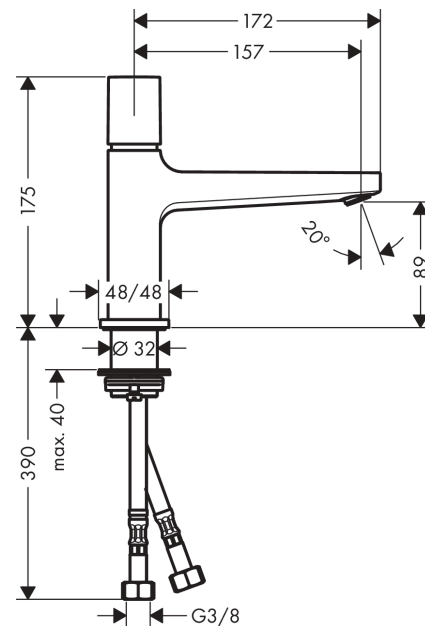

Metropol
Basin mixer 100 Select with push-open waste set
 Surfaces: **Chrome** Article Number: **32570000**

Description

product features

- consists of: Basin mixer, waste set
- ComfortZone 100
- projection: 157 mm
- spout height: 89 mm
- spray type: normal spray
- maximum flow rate at 3 bar: 5 l/min
- Select cartridge with temperature control
- temperature limitation adjustable
- suitable for continuous flow water heaters
- push-open waste set G 1¼
- material waste set: metal
- connection type: G ¾ connections
- connection dimension: DN15

Technology

Design awards

Certificates

Product image

Scale drawing

Metropol
Basin mixer 100 Select with push-open waste set
 Surfaces: **Chrome** Article Number: **32570000**

Flowchart

Metropol
Basin mixer 100 Select with push-open waste set
 Surfaces: **Chrome** Article Number: **32570000**

Exploded Drawing

Year of production: >03/18

Metropol
Basin mixer 100 Select with push-open waste set
 Surfaces: **Chrome** Article Number: **32570000**

Spare part list

Year of production: >03/18

Pos.	Description	Article Number	Price	PU
1	handle	93070000	€ 70,57	1
2	adapter for handle	92526000	€ 22,37	1
3	nut	92528000	€ 57,12	1
4	O-ring 27x1,5	92527000	€ 11,31	1
5	cartridge, assy	92529000	€ 100,44	1
6	adapter for cartridge	98866000	€ 28,20	1
7	O-ring 23x2	98398000	€ 3,21	1
8	aerator M24x1 (5 l/min)	92996000	€ 28,20	1
9	service tool	95661000	€ 5,24	1
10	escutcheon	93048000	€ 35,94	1
11	flat seal	98749000	€ 5,24	1
12	fixing set (Ø 32)	13961000	€ 22,37	1
13	lever collar	97548000	€ 3,21	1
14	connection hose 450 mm M8x0,75 G3/8	93405000	€ 35,94	1
15	O-ring 7x1,5	98422000	€ 3,21	1
16	non return valve DW 10	96456000	€ 8,45	1
17	filter	92532000	€ 8,45	1
18	sealing set	92533000	€ 3,21	1
a	push-open waste set	50100000	-	1
b	fixation extension 35 mm	13898000	€ 70,57	1