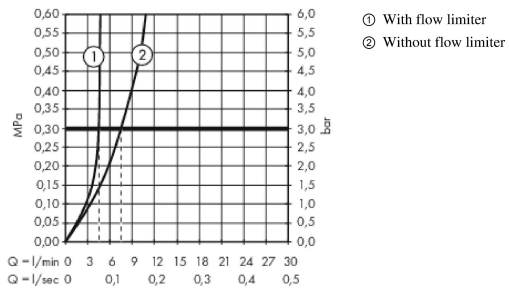

Metropol
Basin mixer 100 Select with push-open waste set
 Surfaces: **Chrome** Article Number: **32570000**

Description

product features

- consists of: Basin mixer, waste set
- ComfortZone 100
- projection: 157 mm
- spout height: 89 mm
- spray type: normal spray
- maximum flow rate at 3 bar: 5 l/min
- Select cartridge with temperature control
- temperature limitation adjustable
- suitable for continuous flow water heaters
- push-open waste set G 1¼
- material waste set: metal
- connection type: G ¾ connections
- connection dimension: DN15

Technology

Design awards

Certificates

Product image

Scale drawing

Metropol
Basin mixer 100 Select with push-open waste set
 Surfaces: **Chrome** Article Number: **32570000**

Flowchart

Metropol
Basin mixer 100 Select with push-open waste set
 Surfaces: **Chrome** Article Number: **32570000**

Exploded Drawing

Year of production: >03/18

Metropol
Basin mixer 100 Select with push-open waste set
 Surfaces: **Chrome** Article Number: **32570000**

Spare part list

Year of production: >03/18

Pos.	Description	Article Number	Price	PU
1	handle	93070000	€ 70,57	1
2	adapter for handle	92526000	€ 22,37	1
3	nut	92528000	€ 57,12	1
4	O-ring 27x1,5	92527000	€ 11,31	1
5	cartridge, assy	92529000	€ 100,44	1
6	adapter for cartridge	98866000	€ 28,20	1
7	O-ring 23x2	98398000	€ 3,21	1
8	aerator M24x1 (5 l/min)	92996000	€ 28,20	1
9	service tool	95661000	€ 5,24	1
10	escutcheon	93048000	€ 35,94	1
11	flat seal	98749000	€ 5,24	1
12	fixing set (Ø 32)	13961000	€ 22,37	1
13	lever collar	97548000	€ 3,21	1
14	connection hose 450 mm M8x0,75 G3/8	93405000	€ 35,94	1
15	O-ring 7x1,5	98422000	€ 3,21	1
16	non return valve DW 10	96456000	€ 8,45	1
17	filter	92532000	€ 8,45	1
18	sealing set	92533000	€ 3,21	1
a	push-open waste set	50100000	-	1
b	fixation extension 35 mm	13898000	€ 70,57	1