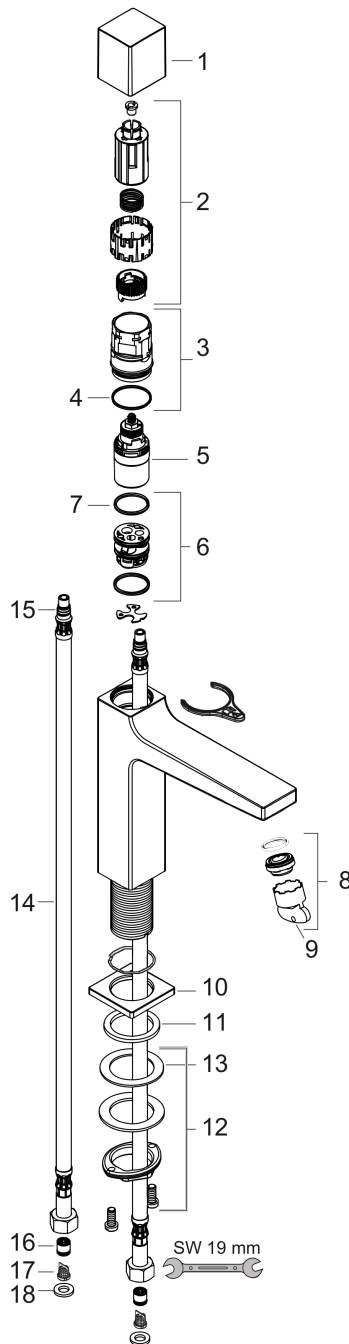

Metropol
Basin mixer 100 Select with push-open waste set
 Surfaces: **Chrome** Article Number: **32570000**

Description

product features

- consists of: Basin mixer, waste set
- ComfortZone 100
- projection: 157 mm
- spout height: 89 mm
- spray type: normal spray
- maximum flow rate at 3 bar: 5 l/min
- Select cartridge with temperature control
- temperature limitation adjustable
- suitable for continuous flow water heaters
- push-open waste set G 1¼
- material waste set: metal
- connection type: G ¾ connections
- connection dimension: DN15

Technology

Design awards

Certificates

Product image

Scale drawing

Metropol
Basin mixer 100 Select with push-open waste set
 Surfaces: **Chrome** Article Number: **32570000**

Flowchart

Metropol
Basin mixer 100 Select with push-open waste set
 Surfaces: **Chrome** Article Number: **32570000**

Exploded Drawing

Year of production: >03/18

Metropol
Basin mixer 100 Select with push-open waste set
 Surfaces: **Chrome** Article Number: **32570000**

Spare part list

Year of production: >03/18

Pos.	Description	Article Number	Price	PU
1	handle	93070000	€ 70,57	1
2	adapter for handle	92526000	€ 22,37	1
3	nut	92528000	€ 57,12	1
4	O-ring 27x1,5	92527000	€ 11,31	1
5	cartridge, assy	92529000	€ 100,44	1
6	adapter for cartridge	98866000	€ 28,20	1
7	O-ring 23x2	98398000	€ 3,21	1
8	aerator M24x1 (5 l/min)	92996000	€ 28,20	1
9	service tool	95661000	€ 5,24	1
10	escutcheon	93048000	€ 35,94	1
11	flat seal	98749000	€ 5,24	1
12	fixing set (Ø 32)	13961000	€ 22,37	1
13	lever collar	97548000	€ 3,21	1
14	connection hose 450 mm M8x0,75 G3/8	93405000	€ 35,94	1
15	O-ring 7x1,5	98422000	€ 3,21	1
16	non return valve DW 10	96456000	€ 8,45	1
17	filter	92532000	€ 8,45	1
18	sealing set	92533000	€ 3,21	1
a	push-open waste set	50100000	-	1
b	fixation extension 35 mm	13898000	€ 70,57	1