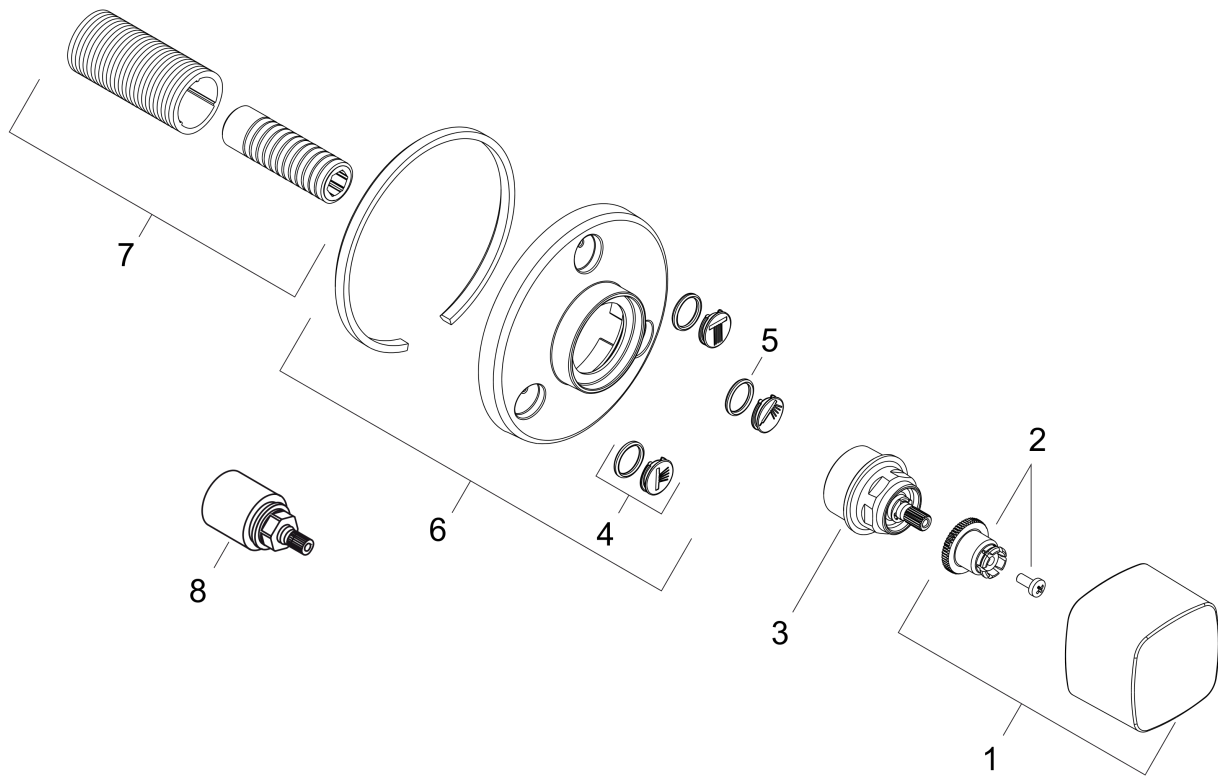

Metris

Trio/ Quattro E shut-off/ diverter valve for concealed installation

Surfaces: **Chrome** Article Number: **31634000**

Exploded Drawing

Year of production: **06/11 - 12/17**

Metris

Trio/ Quattro E shut-off/ diverter valve for concealed installation

Surfaces: **Chrome** Article Number: **31634000**

Spare part list

Year of production: **06/11 - 12/17**

Pos.	Description	Article Number	PC	PU
1	handle	95280000	11	1
2	handle fixing set	94184000	2	1
3	nut	98677000	8	1
4	set of symbols	95238000	7	1
5	O-ring 13x2	98128000	1	1
6	escutcheon	95563000	12	1
7	fixing set	96392000	8	1
8	extension 25 mm	96370000	98	1