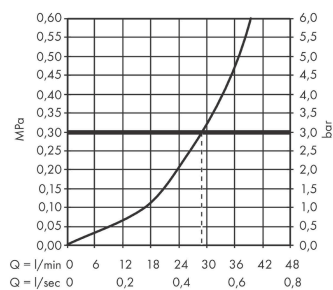

Metris

Single lever shower mixer for concealed installation for iBox universal

Surface: **Chrome** Article Number: **31685000**

Description

product features

- 1 function
- maximum flow rate at 3 bar: 29,3 l/min
- ceramic cartridge
- temperature limitation adjustable
- with silencer
- connection type: basic set
- min. operating pressure: 1 bar
- max. operating pressure: 10 bar

Certificates

Product image

Scale drawing

Flowchart

Metris

Single lever shower mixer for concealed installation for iBox universal

Surface: **Chrome** Article Number: **31685000**

Exploded Drawing