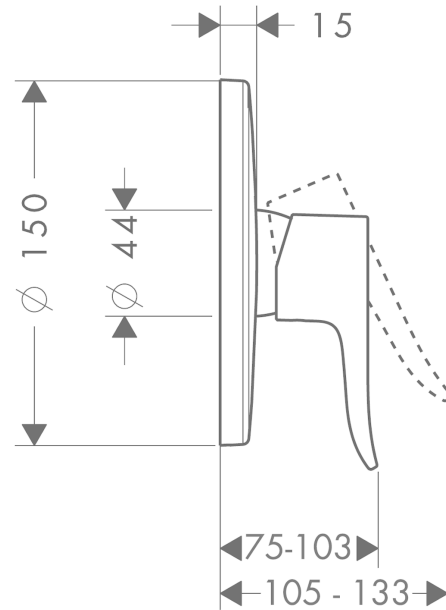

Metris

Single lever shower mixer for concealed installation for iBox universal

Surface: **Chrome** Article Number: **31685000**

Description

product features

- 1 function
- maximum flow rate at 3 bar: 29,3 l/min
- ceramic cartridge
- temperature limitation adjustable
- with silencer
- connection type: basic set
- min. operating pressure: 1 bar
- max. operating pressure: 10 bar

Certificates

Product image

Scale drawing

Flowchart

Metris

Single lever shower mixer for concealed installation for iBox universal

Surface: **Chrome** Article Number: **31685000**

Exploded Drawing

Year of production: >10/19

Metris

Single lever shower mixer for concealed installation for iBox universal

Surface: **Chrome** Article Number: **31685000**

Spare part list

Year of production: >10/19

Pos.	Description	Article Number	Price	PU
1	handle	95519000	€ 36,89	1
2	screw cover	96338000	€ 3,33	1
3	escutcheon Ø 150 mm	98792000	€ 58,67	1
4	O-ring 43x3	98418000	€ 3,33	1
5	sleeve	98790000	€ 28,92	1
6	holder for escutcheon	98793000	€ 36,89	1
7	set of fixing screws	96454000	€ 8,69	1
8	nut	98796000	€ 36,89	1
9	O-ring 30x1,5	98433000	€ 3,33	1
10	O-ring 39x1,5	98400000	€ 3,33	1
11	cartridge, assy	92730000	€ 58,67	1
12	locking screw for handle	95140000	€ 5,36	1
13	seal	95008000	€ 8,69	1
14	set of screws	96525000	€ 8,69	1
15	O-ring 16x2	98133000	€ 3,33	1
16	O-Ring 22x2	98185000	€ 3,33	1
17	flow limiter (22 l/min)	95884000	€ 11,66	1
18	noise reduction	96429000	€ 5,36	1
19	extension 25 mm	13595000	-	1
20	set of fixing screws	97747000	€ 3,33	1
21	extension 22 mm (Ø 150 mm)	13597000	-	1
a	concealed item	01800180	-	1
b	fixation set	96615000	-	1