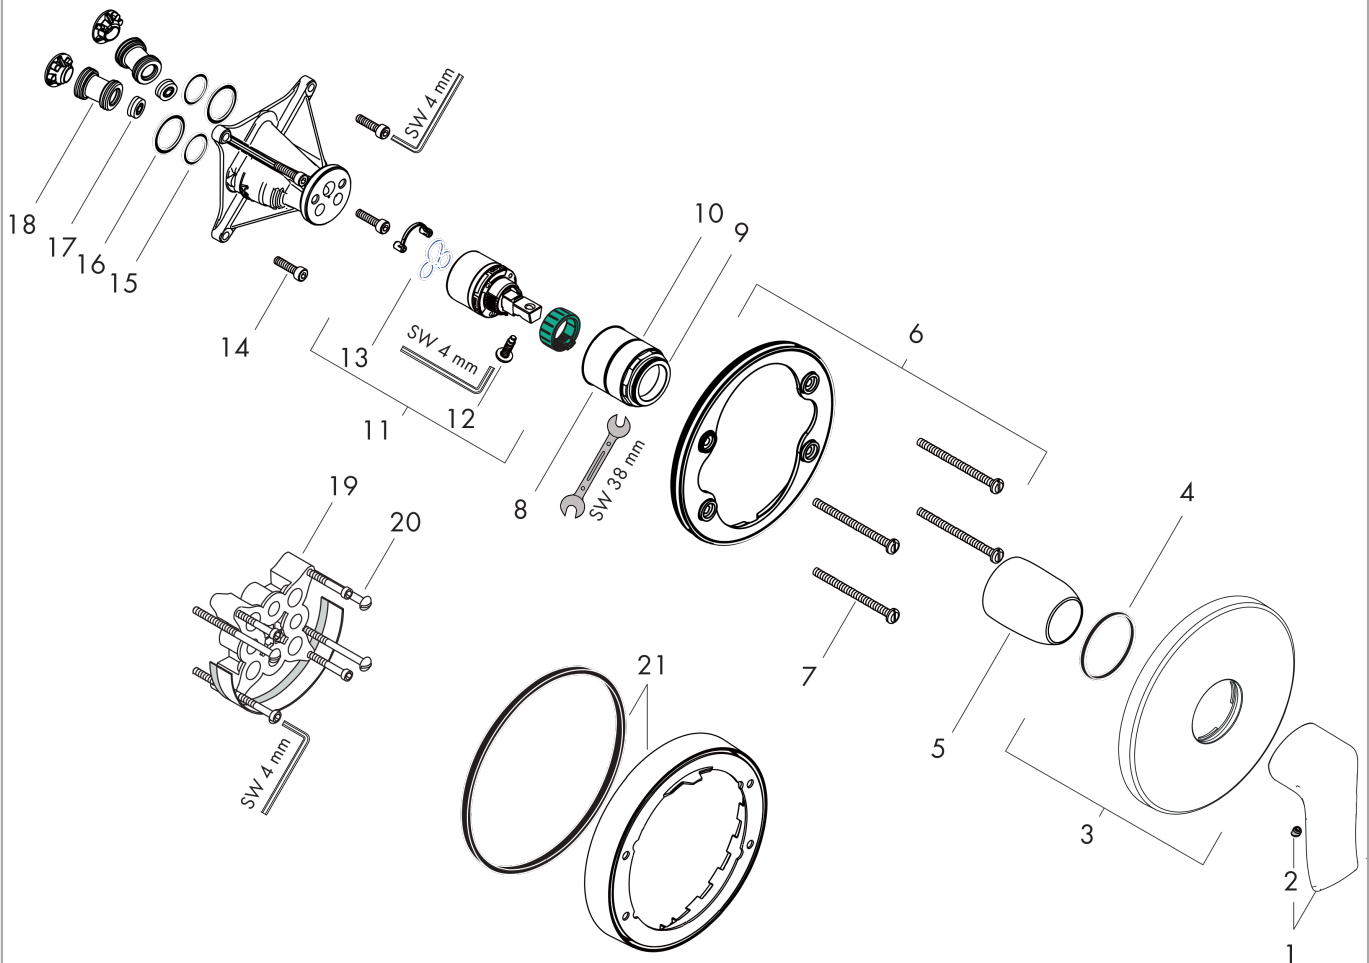

Metris

Single lever shower mixer for concealed installation for iBox universal

Surface: **Chrome** Article Number: **31685000**

Description

product features

- 1 function
- maximum flow rate at 3 bar: 29,3 l/min
- ceramic cartridge
- temperature limitation adjustable
- with silencer
- connection type: basic set
- min. operating pressure: 1 bar
- max. operating pressure: 10 bar

Certificates

Product image

Scale drawing

Flowchart

Metris

Single lever shower mixer for concealed installation for iBox universal

Surface: **Chrome** Article Number: **31685000**

Exploded Drawing

Year of production: >10/19

Metris

Single lever shower mixer for concealed installation for iBox universal

Surface: **Chrome** Article Number: **31685000**

Spare part list

Year of production: >10/19

Pos.	Description	Article Number	Price	PU
1	handle	95519000	€ 36,89	1
2	screw cover	96338000	€ 3,33	1
3	escutcheon Ø 150 mm	98792000	€ 58,67	1
4	O-ring 43x3	98418000	€ 3,33	1
5	sleeve	98790000	€ 28,92	1
6	holder for escutcheon	98793000	€ 36,89	1
7	set of fixing screws	96454000	€ 8,69	1
8	nut	98796000	€ 36,89	1
9	O-ring 30x1,5	98433000	€ 3,33	1
10	O-ring 39x1,5	98400000	€ 3,33	1
11	cartridge, assy	92730000	€ 58,67	1
12	locking screw for handle	95140000	€ 5,36	1
13	seal	95008000	€ 8,69	1
14	set of screws	96525000	€ 8,69	1
15	O-ring 16x2	98133000	€ 3,33	1
16	O-Ring 22x2	98185000	€ 3,33	1
17	flow limiter (22 l/min)	95884000	€ 11,66	1
18	noise reduction	96429000	€ 5,36	1
19	extension 25 mm	13595000	-	1
20	set of fixing screws	97747000	€ 3,33	1
21	extension 22 mm (Ø 150 mm)	13597000	-	1
a	concealed item	01800180	-	1
b	fixation set	96615000	-	1