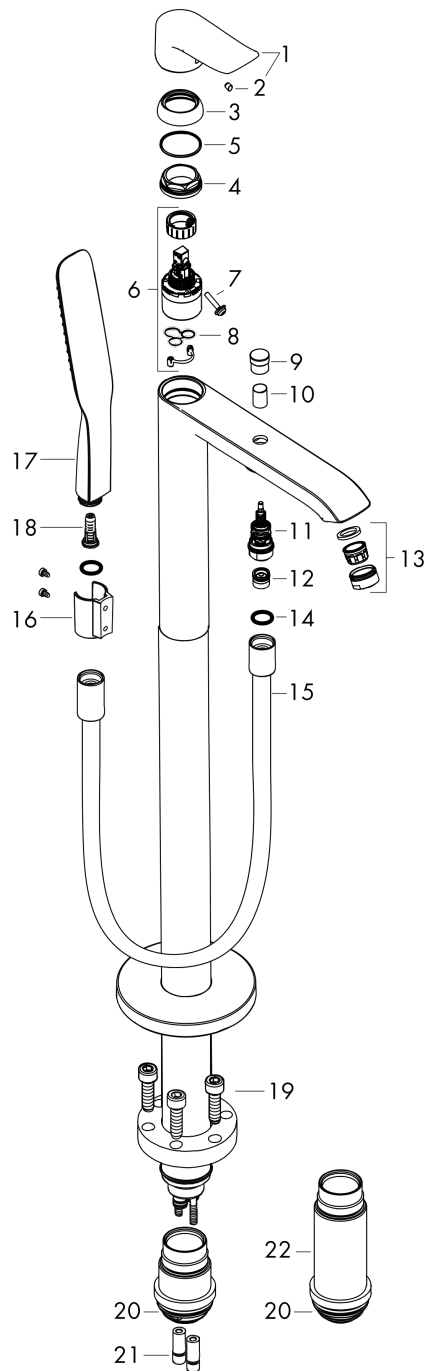

Metris

Single lever bath mixer floor-standing

Surfaces: **Chrome** Article Number: **31471000**

Description

product features

- consists of: single lever bath mixer floor standing, baton hand shower, shower hose, shower holder
- 2 functions
- projection: 209 mm
- spray type mixer: normal spray
- spray type hand shower: RainAir
- flow rate for bath spout at 3 bar: 19 l/min
- flow rate of hand shower at 3 bar: 14 l/min
- ceramic cartridge
- temperature limitation adjustable
- diverter with automatic resetting
- non-return valve
- connection dimension: DN15
- connection type: basic set
- min. operating pressure: 1 bar
- max. operating pressure: 10 bar

Technology

Product image

Scale drawing

Metris
Single lever bath mixer floor-standing
 Surfaces: **Chrome** Article Number: **31471000**

Exploded Drawing

Year of production: >08/22

Metris

Single lever bath mixer floor-standing

Surfaces: **Chrome** Article Number: **31471000**

Spare part list

Year of production: >08/22

Pos.	Description	Article Number	Price	PU
1	handle	95519000	€ 35,94	1
2	screw cover	96338000	€ 3,21	1
3	flange	97406000	€ 18,33	1
4	nut	97209000	€ 13,92	1
5	O-Ring 32x2	98193000	€ 3,21	1
6	cartridge, assy	92730000	€ 57,12	1
7	locking screw for handle	95140000	€ 5,24	1
8	seal	95008000	€ 8,45	1
9	diverter knob	95284000	€ 35,94	1
10	sleeve	97979000	€ 13,92	1
11	selector	97978000	€ 57,12	1
12	set of non return valves DW 15	94074000	€ 13,92	1
13	aerator M24x1 (38 l/min)	95871000	€ 18,33	1
14	seal	98058000	€ 3,21	1
15	shower hose 1,25 m	28282000	-	1
16	shower holder, assy	96295000	€ 28,20	1
17	handshower	28558000	-	1
18	filter insert	97708000	€ 5,24	1
19	hexagon socket screw M10x35	97670000	€ 13,92	1
20	O-ring 44x2,5	98162000	€ 5,24	1
21	O-ring 7x2	98419000	€ 3,21	1
22	extension set 60 mm	93882000	€ 249,90	1