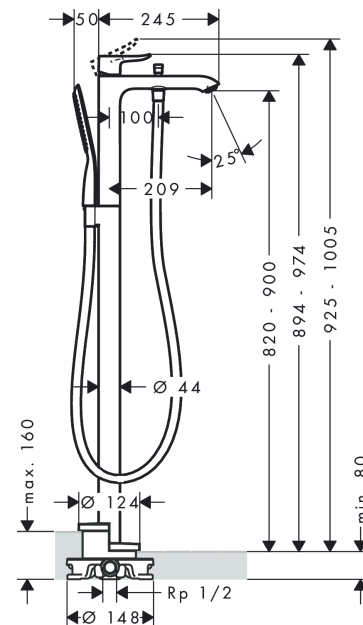

Metris

Single lever bath mixer floor-standing

Surfaces: **Chrome** Article Number: **31471000**

Description

product features

- consists of: single lever bath mixer floor standing, baton hand shower, shower hose, shower holder
- 2 functions
- projection: 209 mm
- spray type mixer: normal spray
- spray type hand shower: RainAir
- flow rate for bath spout at 3 bar: 19 l/min
- flow rate of hand shower at 3 bar: 14 l/min
- ceramic cartridge
- temperature limitation adjustable
- diverter with automatic resetting
- non-return valve
- connection dimension: DN15
- connection type: basic set
- min. operating pressure: 1 bar
- max. operating pressure: 10 bar

Technology

Product image

Scale drawing

Metris
Single lever bath mixer floor-standing
 Surfaces: **Chrome** Article Number: **31471000**

Exploded Drawing

Year of production: >08/22

Metris

Single lever bath mixer floor-standing

Surfaces: **Chrome** Article Number: **31471000**

Spare part list

Year of production: >08/22

Pos.	Description	Article Number	Price	PU
1	handle	95519000	€ 35,94	1
2	screw cover	96338000	€ 3,21	1
3	flange	97406000	€ 18,33	1
4	nut	97209000	€ 13,92	1
5	O-Ring 32x2	98193000	€ 3,21	1
6	cartridge, assy	92730000	€ 57,12	1
7	locking screw for handle	95140000	€ 5,24	1
8	seal	95008000	€ 8,45	1
9	diverter knob	95284000	€ 35,94	1
10	sleeve	97979000	€ 13,92	1
11	selector	97978000	€ 57,12	1
12	set of non return valves DW 15	94074000	€ 13,92	1
13	aerator M24x1 (38 l/min)	95871000	€ 18,33	1
14	seal	98058000	€ 3,21	1
15	shower hose 1,25 m	28282000	-	1
16	shower holder, assy	96295000	€ 28,20	1
17	handshower	28558000	-	1
18	filter insert	97708000	€ 5,24	1
19	hexagon socket screw M10x35	97670000	€ 13,92	1
20	O-ring 44x2,5	98162000	€ 5,24	1
21	O-ring 7x2	98419000	€ 3,21	1
22	extension set 60 mm	93882000	€ 249,90	1