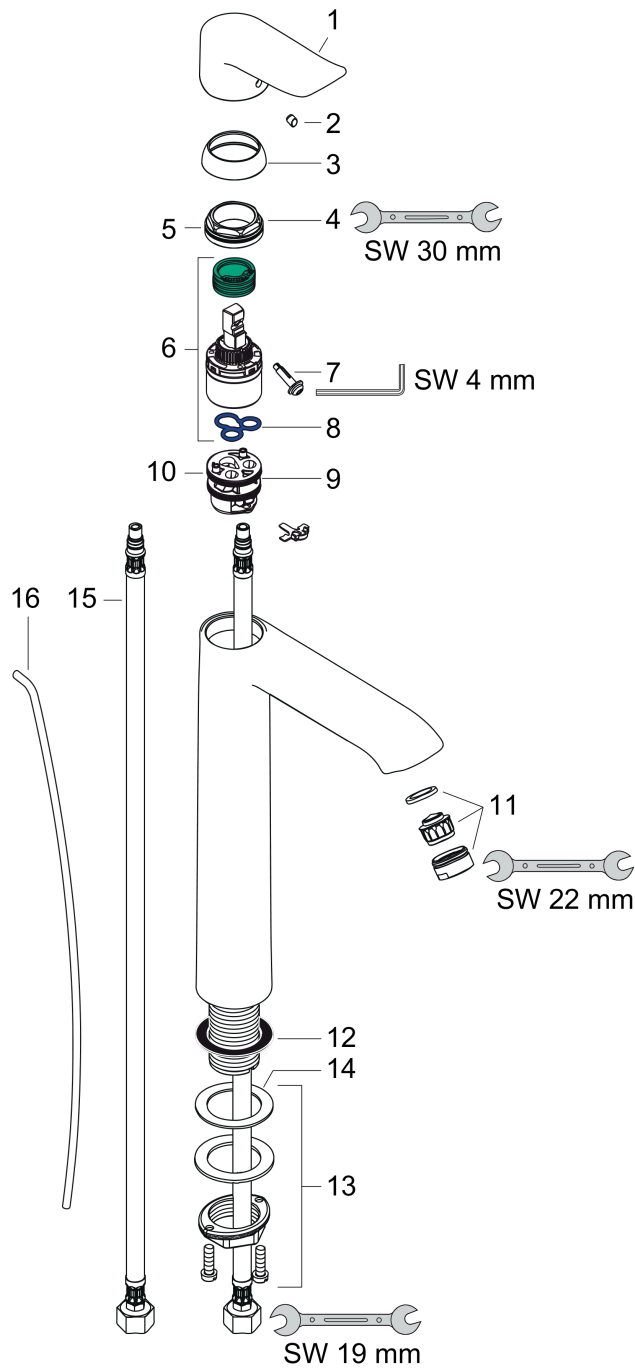

Metris

Single lever basin mixer 260 for washbowls with pop-up waste set

Surfaces: **Chrome** Article Number: **31082000**

Description

product features

- consists of: single lever basin mixer, waste set
- ComfortZone 260
- projection 197 mm
- spray type: normal spray
- maximum flow rate at 3 bar: 5 l/min
- ceramic cartridge
- temperature limitation adjustable
- suitable for continuous flow water heaters
- pop-up waste set G 1¼
- material waste set: metal
- connection type: G ¾ connections
- connection dimension: DN15

Technology

Product image

Scale drawing

Flowchart

Metris
Single lever basin mixer 260 for washbowls with pop-up waste set
 Surfaces: **Chrome** Article Number: **31082000**

Exploded Drawing

Year of production: >01/11

Metris

Single lever basin mixer 260 for washbowls with pop-up waste set

Surfaces: **Chrome** Article Number: **31082000**

Spare part list

Year of production: >01/11

Pos.	Description	Article Number	Price	PU
1	handle	95519000	-	1
2	screw cover	96338000	-	1
3	flange	97406000	-	1
4	nut	97209000	-	1
5	O-Ring 32x2	98193000	-	1
6	cartridge, assy	92730000	-	1
7	locking screw for handle	95140000	-	1
8	seal	95008000	-	1
9	adapter for cartridge	98750000	-	1
10	O-Ring 30x2	98186000	-	1
11	aerator M24x1 (5 l/min)	13185000	-	1
12	flat seal	98749000	-	1
13	fixing set (Ø 32)	13961000	-	1
14	lever collar	97548000	-	1
15	connection hose 900 mm M8x0,75 G3/8	96316XXX	-	-
16	pull rod	96657000	-	1
a	pop up waste	94139000	-	1
b	fixation extension 35 mm	13898000	-	1
c	aerator M24x1 (3,5 l/min)	92508000	-	1
d	aerator M24x1 (4,5 l/min)	92877000	-	1
e	aerator swivelling M24x1 (5 l/min)	95928000	-	1