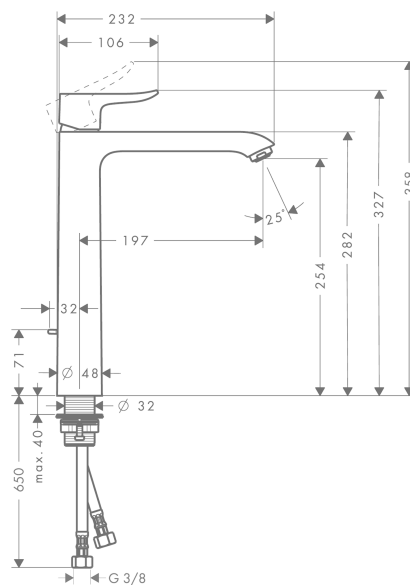

Metris

Single lever basin mixer 260 for washbowls with pop-up waste set

Surfaces: **Chrome** Article Number: **31082000**

Description

product features

- consists of: single lever basin mixer, waste set
- ComfortZone 260
- projection 197 mm
- spray type: normal spray
- maximum flow rate at 3 bar: 5 l/min
- ceramic cartridge
- temperature limitation adjustable
- suitable for continuous flow water heaters
- pop-up waste set G 1¼
- material waste set: metal
- connection type: G ¾ connections
- connection dimension: DN15

Technology

Product image

Scale drawing

Flowchart

Metris
Single lever basin mixer 260 for washbowls with pop-up waste set
 Surfaces: **Chrome** Article Number: **31082000**

Exploded Drawing

Year of production: >01/11

Metris

Single lever basin mixer 260 for washbowls with pop-up waste set

Surfaces: **Chrome** Article Number: **31082000**

Spare part list

Year of production: >01/11

Pos.	Description	Article Number	Price	PU
1	handle	95519000	-	1
2	screw cover	96338000	-	1
3	flange	97406000	-	1
4	nut	97209000	-	1
5	O-Ring 32x2	98193000	-	1
6	cartridge, assy	92730000	-	1
7	locking screw for handle	95140000	-	1
8	seal	95008000	-	1
9	adapter for cartridge	98750000	-	1
10	O-Ring 30x2	98186000	-	1
11	aerator M24x1 (5 l/min)	13185000	-	1
12	flat seal	98749000	-	1
13	fixing set (Ø 32)	13961000	-	1
14	lever collar	97548000	-	1
15	connection hose 900 mm M8x0,75 G3/8	96316XXX	-	-
16	pull rod	96657000	-	1
a	pop up waste	94139000	-	1
b	fixation extension 35 mm	13898000	-	1
c	aerator M24x1 (3,5 l/min)	92508000	-	1
d	aerator M24x1 (4,5 l/min)	92877000	-	1
e	aerator swivelling M24x1 (5 l/min)	95928000	-	1