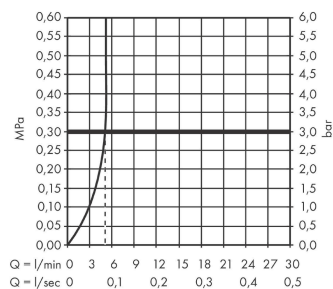

Metris

Single lever basin mixer 260 for washbowls with pop-up waste set

Surfaces: **Chrome** Article Number: **31082000**

Description

product features

- consists of: single lever basin mixer, waste set
- ComfortZone 260
- projection 197 mm
- spray type: normal spray
- maximum flow rate at 3 bar: 5 l/min
- ceramic cartridge
- temperature limitation adjustable
- suitable for continuous flow water heaters
- pop-up waste set G 1¼
- material waste set: metal
- connection type: G ¾ connections
- connection dimension: DN15

Technology

Product image

Scale drawing

Flowchart

Metris
Single lever basin mixer 260 for washbowls with pop-up waste set
 Surfaces: **Chrome** Article Number: **31082000**

Exploded Drawing

Year of production: >01/11