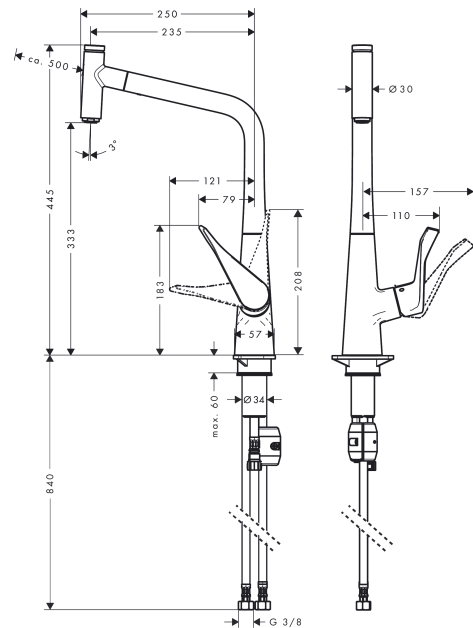

Scale drawing