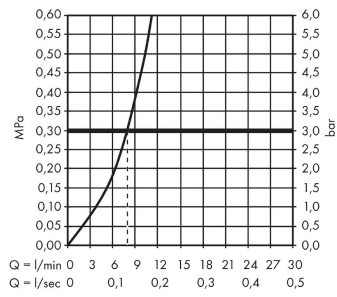

### Scale drawing

**Metris Select M71**

**Single lever kitchen mixer 320, pull-out spout, 1jet**

Surfaces: **Chrome** Article Number: **14884000**

**Flowchart**

**Metris Select M71**

**Single lever kitchen mixer 320, pull-out spout, 1jet**