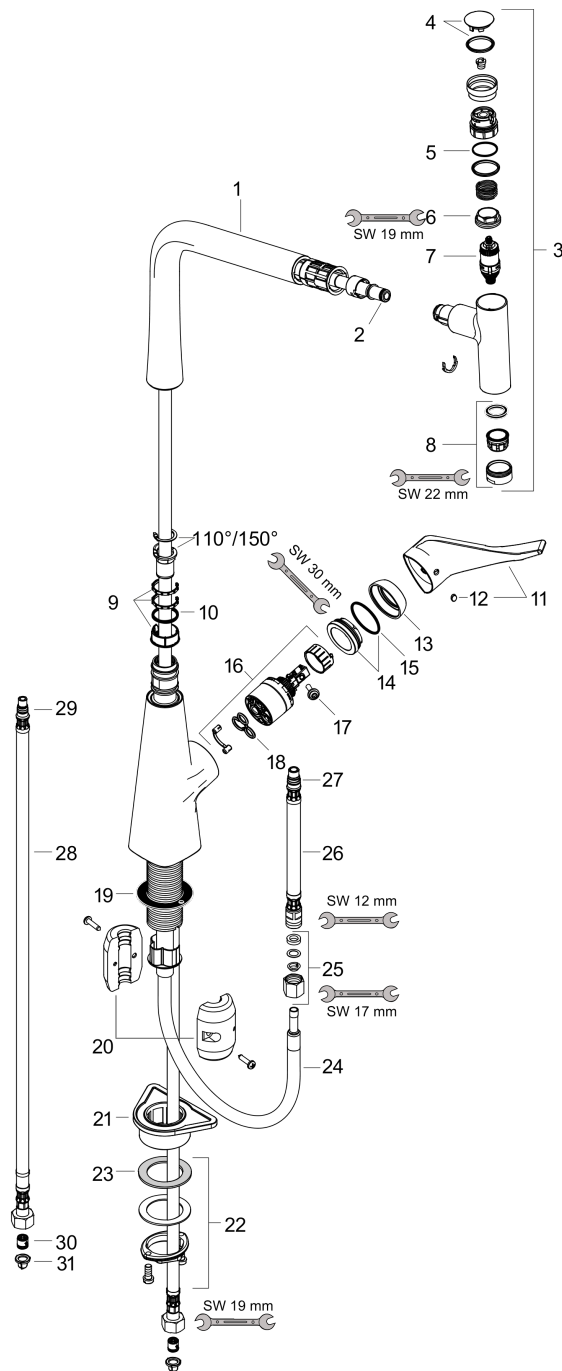

### Scale drawing

**Metris Select M71**

**Single lever kitchen mixer 320, pull-out spout, 1jet**

Surfaces: **Chrome** Article Number: **14884000**

**Flowchart**

**Metris Select M71**

**Single lever kitchen mixer 320, pull-out spout, 1jet**

Surfaces: **Chrome** Article Number: **14884000**

**Exploded Drawing**

Year of production: >05/19

**Metris Select M71****Single lever kitchen mixer 320, pull-out spout, 1jet**Surfaces: **Chrome** Article Number: **14884000****Spare part list**

Year of production: &gt;05/19

Pos.	Description	Article Number	Price	PU
1	spout cpl.	92736000	€ 124,95	1
2	O-ring 8x2	98112000	€ 3,21	1
3	handspray	92737000	€ 329,87	1
4	cover	92566000	€ 13,92	1
5	O-Ring 14x1,5	98201000	€ 3,21	1
6	nut	92567000	€ 18,33	1
7	shut off unit	98463000	€ 44,63	1
8	aerator laminar M24x1 (15 l/min)	92517000	€ 18,33	1
9	set of lever collars	98365000	€ 8,45	1
10	O-ring 21x2,5	98211000	€ 3,21	1
11	handle	98455000	€ 57,12	1
12	screw cover	96338000	€ 3,21	1
13	flange	95498000	€ 8,45	1
14	nut	97209000	€ 13,92	1
15	O-Ring 32x2	98193000	€ 3,21	1
16	cartridge, assy	92730000	€ 57,12	1
17	locking screw for handle	95140000	€ 5,24	1
18	seal	95008000	€ 8,45	1
19	seal	92582000	€ 3,21	1
20	weight	92500000	€ 35,94	1
21	support	97523000	€ 5,24	1
22	fixing set (Ø 34)	95049000	€ 13,92	1
23	lever collar	97548000	€ 3,21	1
24	hose 1,50 m	92569000	€ 70,57	1
25	squeezing connection	96099000	€ 8,45	1
26	connection hose 600 mm M10x1	92568000	€ 57,12	1
27	O-ring 8x1,75	97827000	€ 3,21	1
28	connection hose 900 mm M8x0,75 G3/8	95372000	€ 28,20	1
29	O-ring 7x1,5	98422000	€ 3,21	1
30	non return valve DW 10	96456000	€ 8,45	1
31	filter packing	95291000	€ 11,31	1