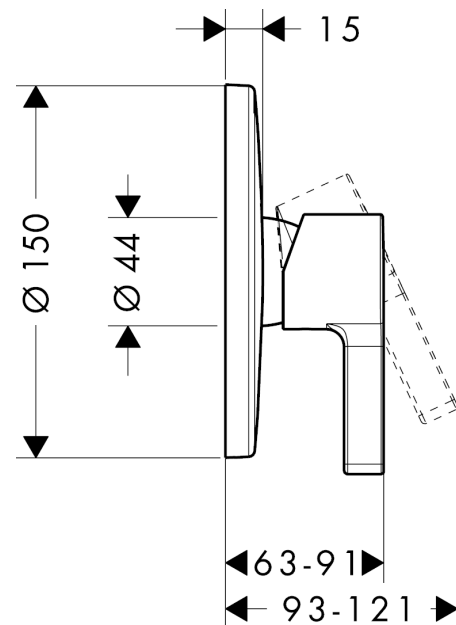

Metris S

Single lever shower mixer for concealed installation

Surfaces: **chrome** Article Number: **31665000**

Description

product features

- 1 outlet
- connection type: basic set
- ceramic cartridge
- min. operating pressure: 1 bar
- max. operating pressure: 10 bar
- temperature limitation adjustable
- scope of supply: escutcheon, handle, sleeve, mixing unit
- not included: basic set

Product image

Scale drawing

Flowchart