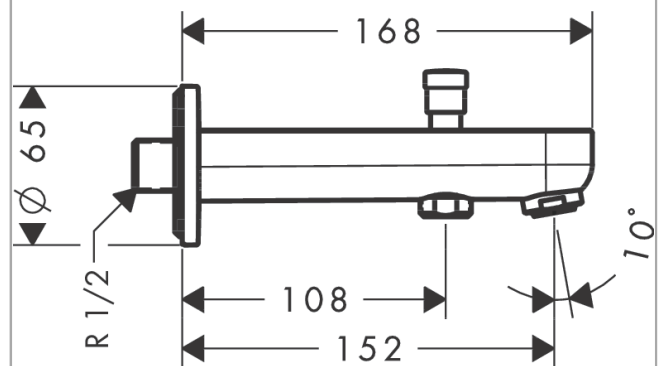

Scale drawing