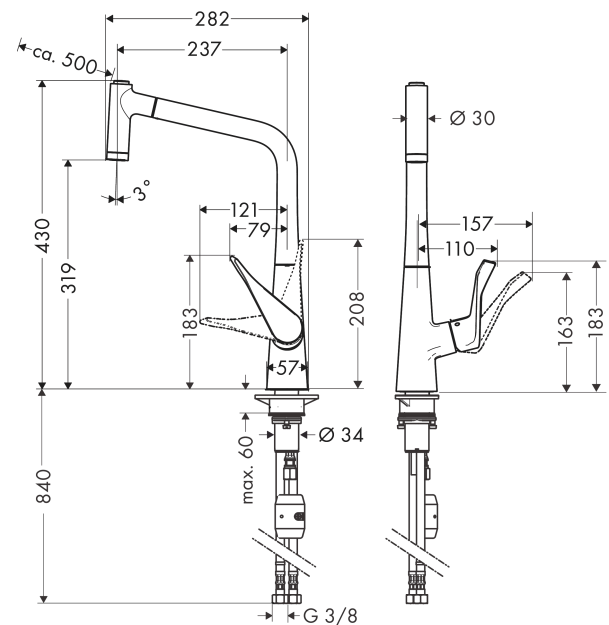

Scale drawing