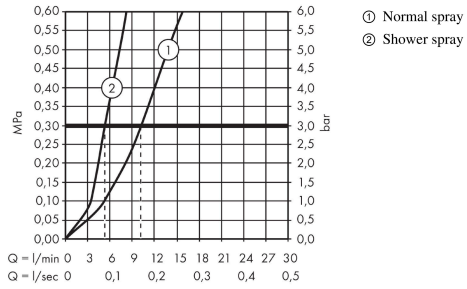

### Scale drawing

**Metris M71**

**Single lever kitchen mixer 320, pull-out spray, 2jet**

Surfaces: **Chrome** Article Number: **14820000**

**Flowchart**

**Metris M71**

**Single lever kitchen mixer 320, pull-out spray, 2jet**