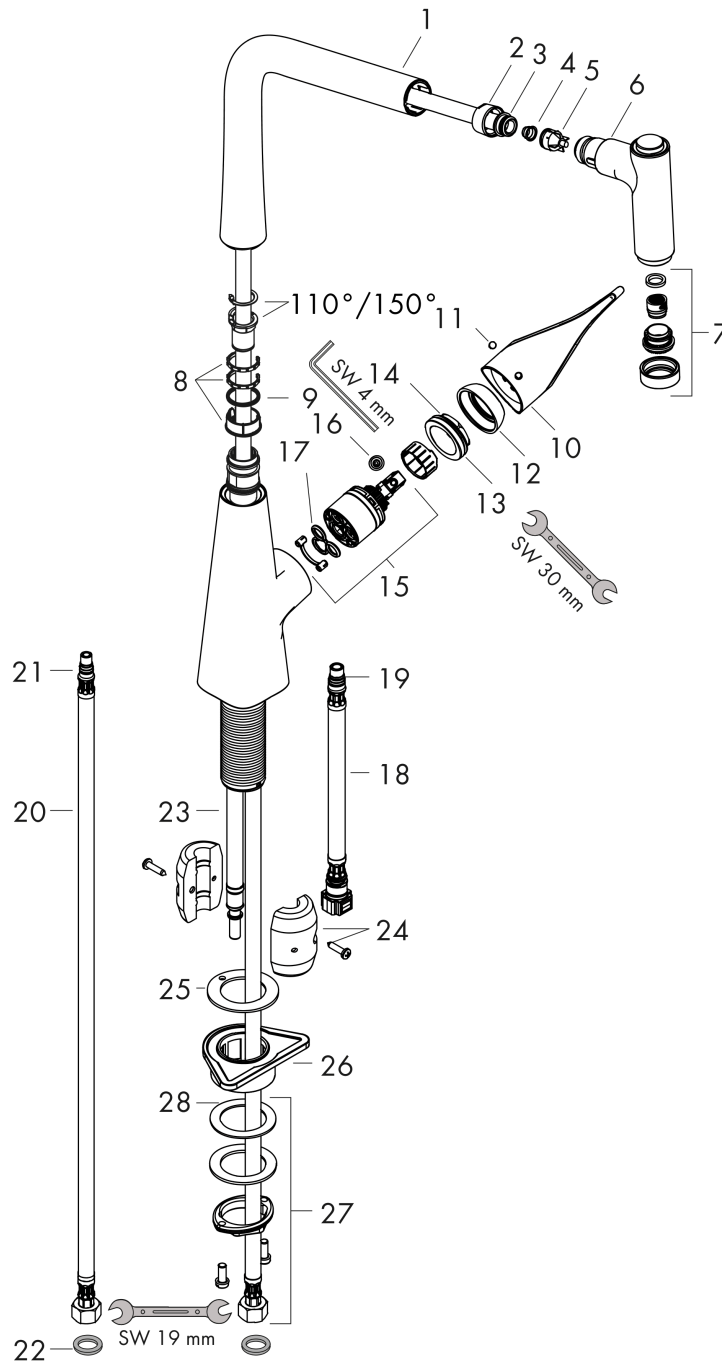

Metris M71

Single lever kitchen mixer 320, pull-out spray, 2jet

Surfaces: **Chrome** Article Number: **14820000**

Exploded Drawing

Year of production: >09/17

Metris M71

Single lever kitchen mixer 320, pull-out spray, 2jet

Surfaces: **Chrome** Article Number: **14820000**

Spare part list

Year of production: >09/17

Pos.	Description	Article Number	Price	PU
1	spout cpl.	98491000	€ 124,95	1
2	nut	92755000	€ 18,33	1
3	O-ring 11x2	98127000	€ 3,21	1
4	filter	97735000	€ 3,21	1
5	non return valve	96737000	€ 28,20	1
6	handspray	98492000	€ 203,97	1
7	spray former	92183000	€ 35,94	1
8	set of lever collars	98365000	€ 8,45	1
9	O-ring 21x2,5	98211000	€ 3,21	1
10	handle	98455000	€ 57,12	1
11	screw cover	96338000	€ 3,21	1
12	flange	95498000	€ 8,45	1
13	nut	97209000	€ 13,92	1
14	O-Ring 32x2	98193000	€ 3,21	1
15	cartridge, assy	92730000	€ 57,12	1
16	locking screw for handle	95140000	€ 5,24	1
17	seal	95008000	€ 8,45	1
18	connection hose 600 mm M10x1	95561000	€ 22,37	1
19	O-ring 8x1,75	97827000	€ 3,21	1
20	connection hose 900 mm M8x0,75 G3/8	96316000	€ 35,94	1
21	O-ring 7x1,5	98422000	€ 3,21	1
22	sealing set	95581000	€ 5,24	1
23	hose 1,50 m	95507000	€ 70,57	1
24	weight	92500000	€ 35,94	1
25	seal	92582000	€ 3,21	1
26	support	97523000	€ 5,24	1
27	fixing set (Ø 34)	95049000	€ 13,92	1
28	lever collar	97548000	€ 3,21	1