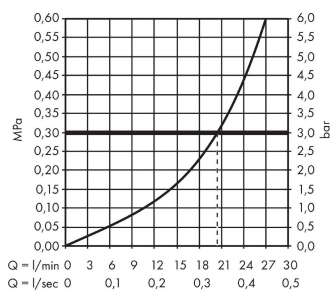

Metris

Bath spout

Surface: **Chrome** Article Number: **31494000**

Description

product features

- 1 function
- projection 165 mm
- wall-mounted
- maximum flow rate at 3 bar: 20 l/min
- connection dimension: DN20
- spray type: Normal spray

Technology

Product image

Scale drawing

Flowchart

The consumption was measured in combination with the appropriate fittings (thermostat/mixer/ in-wall valve) to reflect actual application in practice.

Metris

Pos.	Description	Article Number	Price	PU
1	aerator M24x1 (30 l/min)	96512000	€ 14,28	1
2	hollow set screw M6x6	97660000	€ 3,33	1
3	O-ring 20x1,5	98197000	€ 3,33	1
4	escutcheon	95872000	€ 36,89	1
5	seal	97530000	€ 5,36	1
6	O-ring 13x2	98128000	€ 3,33	1
7	connecting thread	97846000	€ 45,82	1