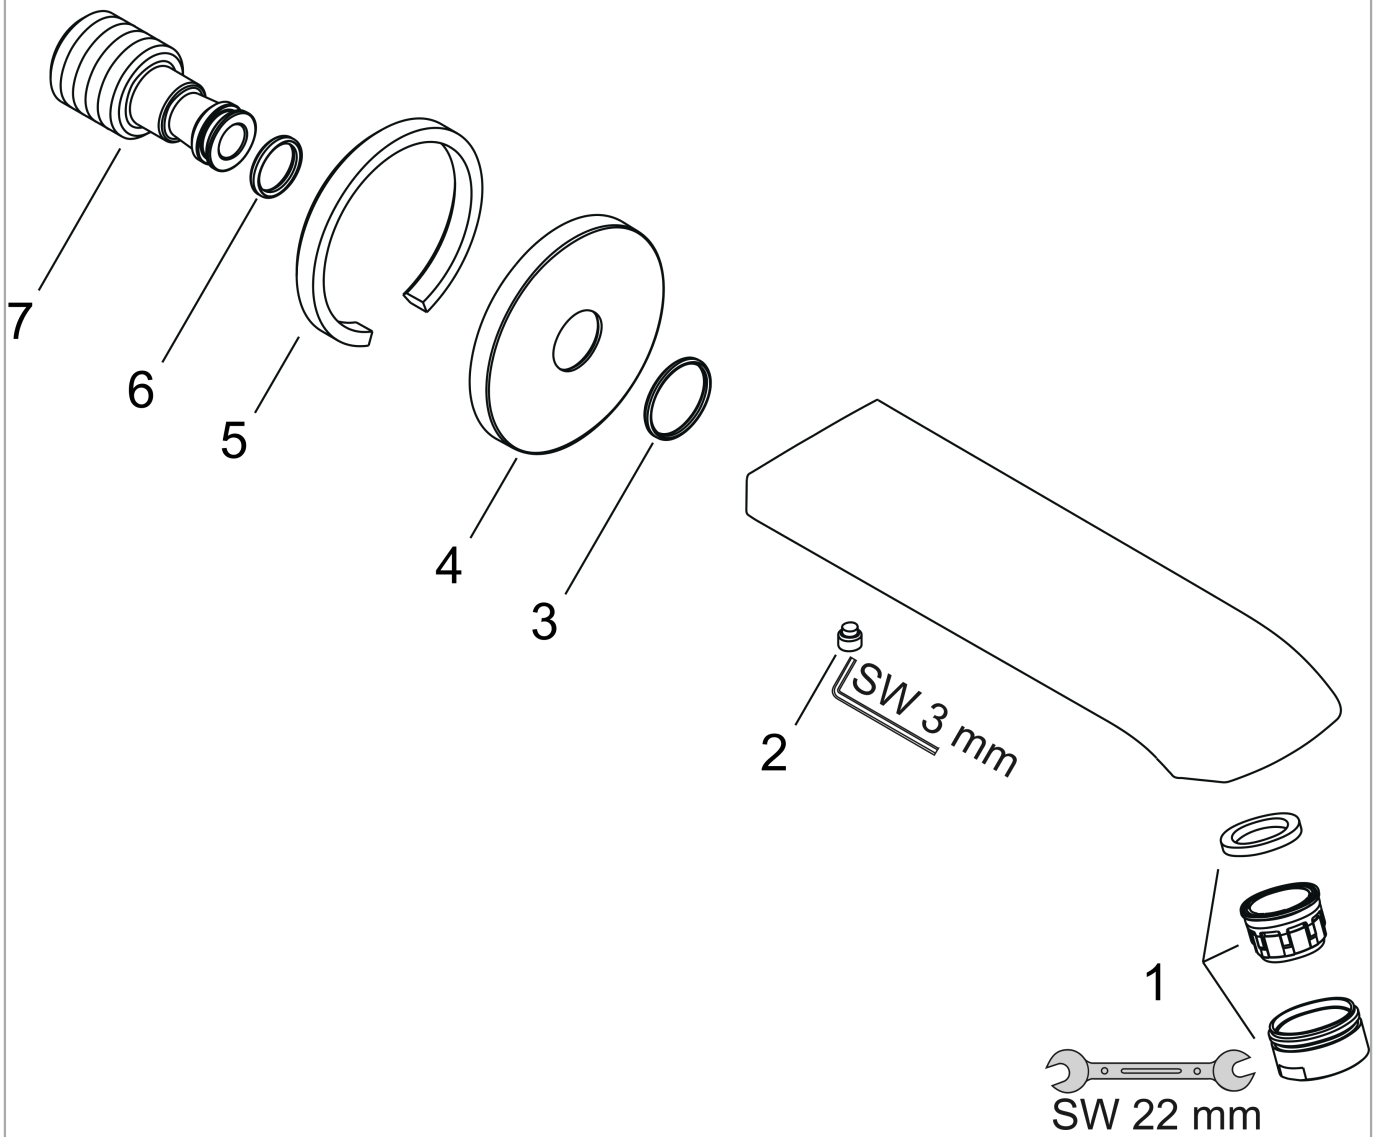

Metris

Bath spout

Surface: **Chrome** Article Number: **31494000**

Description

product features

- 1 function
- projection 165 mm
- wall-mounted
- maximum flow rate at 3 bar: 20 l/min
- connection dimension: DN20
- spray type: Normal spray

Technology

Product image

Scale drawing

Flowchart

The consumption was measured in combination with the appropriate fittings (thermostat/mixer/ in-wall valve) to reflect actual application in practice.

Metris

Bath spout

Surface: **Chrome**

Article Number: **31494000**

Exploded Drawing

Year of production: >01/11

Metris**Bath spout**Surface: **Chrome** Article Number: **31494000****Spare part list**

Year of production: >01/11

Pos.	Description	Article Number	Price	PU
1	aerator M24x1 (30 l/min)	96512000	€ 14,28	1
2	hollow set screw M6x6	97660000	€ 3,33	1
3	O-ring 20x1,5	98197000	€ 3,33	1
4	escutcheon	95872000	€ 36,89	1
5	seal	97530000	€ 5,36	1
6	O-ring 13x2	98128000	€ 3,33	1
7	connecting thread	97846000	€ 45,82	1