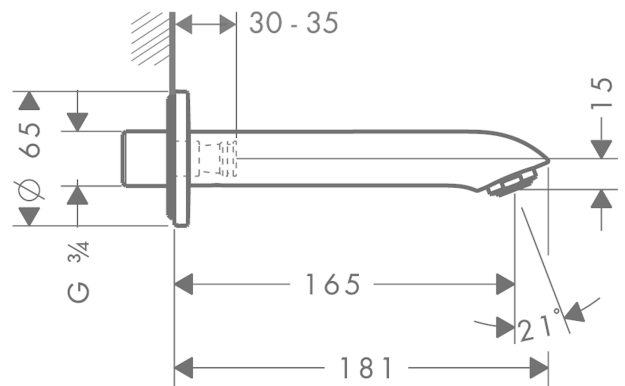

Metris

Bath spout

Surface: **Chrome** Article Number: **31494000**

Description

product features

- 1 function
- projection 165 mm
- wall-mounted
- maximum flow rate at 3 bar: 20 l/min
- connection dimension: DN20
- spray type: Normal spray

Technology

Product image

Scale drawing

Flowchart

The consumption was measured in combination with the appropriate fittings (thermostat/mixer/ in-wall valve) to reflect actual application in practice.

Metris

Bath spout

Surface: **Chrome**

Article Number: **31494000**

Exploded Drawing

Year of production: >01/11

Metris**Bath spout**Surface: **Chrome** Article Number: **31494000****Spare part list**

Year of production: >01/11

Pos.	Description	Article Number	Price	PU
1	aerator M24x1 (30 l/min)	96512000	€ 14,28	1
2	hollow set screw M6x6	97660000	€ 3,33	1
3	O-ring 20x1,5	98197000	€ 3,33	1
4	escutcheon	95872000	€ 36,89	1
5	seal	97530000	€ 5,36	1
6	O-ring 13x2	98128000	€ 3,33	1
7	connecting thread	97846000	€ 45,82	1