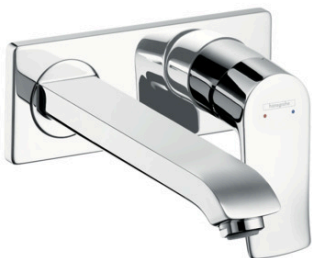

Metris

Single lever basin mixer for concealed installation wall-mounted with spout 22,5 cm

Surfaces: **Chrome** Article Number: **31086000**

Description

product features

- consists of: single lever basin mixer for concealed installation wall-mounted, waste set
- projection 225 mm
- spray type: normal spray
- maximum flow rate at 3 bar: 5 l/min
- ceramic cartridge
- temperature limitation adjustable
- suitable for continuous flow water heaters
- non-closing waste set
- material waste set: metal
- connection type: basic set
- connection dimension: DN15
- handle can be positioned on the right or left, depends on the basic set installation

Technology

Product image

Scale drawing

Metris

Single lever basin mixer for concealed installation wall-mounted with spout 22,5 cm

Surfaces: **Chrome** Article Number: **31086000**

Flowchart

Metris

Single lever basin mixer for concealed installation wall-mounted with spout 22,5 cm

Surfaces: **Chrome** Article Number: **31086000**

Installation examples

Metris

Single lever basin mixer for concealed installation wall-mounted with spout 22,5 cm

Surfaces: **Chrome** Article Number: **31086000**

Exploded Drawing

Year of production: >01/11

Metris

Single lever basin mixer for concealed installation wall-mounted with spout 22,5 cm

Surfaces: **Chrome** Article Number: **31086000**