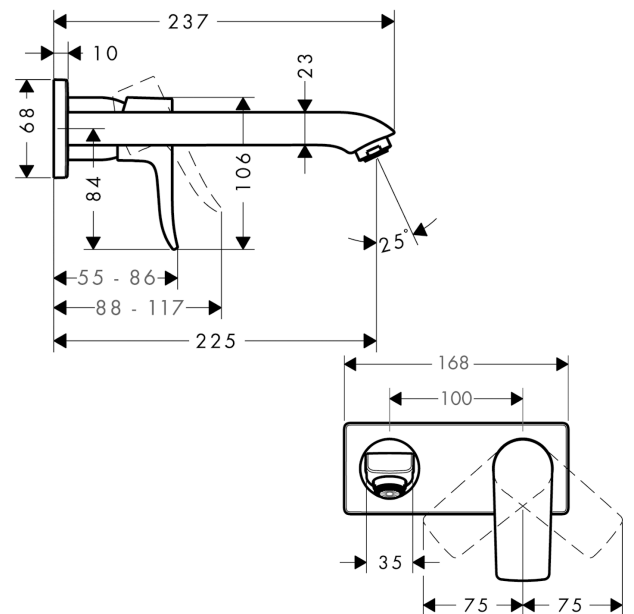

Metris

Single lever basin mixer for concealed installation wall-mounted with spout 22,5 cm

Surfaces: **Chrome** Article Number: **31086000**

Description

product features

- consists of: single lever basin mixer for concealed installation wall-mounted, waste set
- projection 225 mm
- spray type: normal spray
- maximum flow rate at 3 bar: 5 l/min
- ceramic cartridge
- temperature limitation adjustable
- suitable for continuous flow water heaters
- non-closing waste set
- material waste set: metal
- connection type: basic set
- connection dimension: DN15
- handle can be positioned on the right or left, depends on the basic set installation

Technology

Product image

Scale drawing

Metris

Single lever basin mixer for concealed installation wall-mounted with spout 22,5 cm

Surfaces: **Chrome** Article Number: **31086000**

Flowchart

Metris

Single lever basin mixer for concealed installation wall-mounted with spout 22,5 cm

Surfaces: **Chrome** Article Number: **31086000**

Installation examples

Metris

Single lever basin mixer for concealed installation wall-mounted with spout 22,5 cm

Spare part list

Year of production: >01/11

Pos.	Description	Article Number	Price	PU
1	handle	95519000	-	1
2	screw cover	96338000	-	1
3	sleeve	98790000	-	1
4	nut	95622000	-	1
5	O-ring 39x1,5	98400000	-	1
6	cartridge, assy	92730000	-	1
7	locking screw for handle	95140000	-	1
8	seal	95008000	-	1
9	adapter for cartridge	95779000	-	1
10	O-ring 26x2	98147000	-	1
11	O-ring 43x3	98418000	-	1
12	escutcheon	95641000	-	1
13	spout 220 mm	95703000	-	1
14	aerator M24x1 (5 l/min)	13185000	-	1
15	hollow set screw M5x8	92851000	-	1
16	escutcheon	95642000	-	1
17	O-Ring 30x2	98186000	-	1
18	connecting thread G½	95626000	-	1
19	O-ring 13x2	98128000	-	1
20	extension set 25 mm for 13622180	31971000	-	1
a	base body	13622180	-	1
b	waste	50001000	-	1