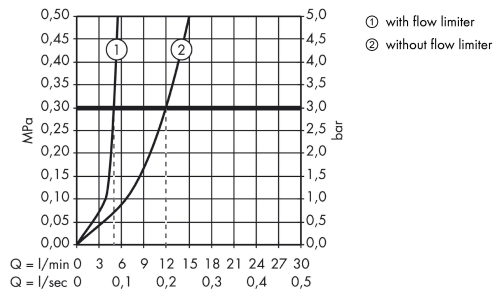

Metris

Single lever basin mixer for concealed installation wall-mounted with spout 22,5 cm

Surfaces: **Chrome** Article Number: **31086000**

Description

product features

- consists of: single lever basin mixer for concealed installation wall-mounted, waste set
- projection 225 mm
- spray type: normal spray
- maximum flow rate at 3 bar: 5 l/min
- ceramic cartridge
- temperature limitation adjustable
- suitable for continuous flow water heaters
- non-closing waste set
- material waste set: metal
- connection type: basic set
- connection dimension: DN15
- handle can be positioned on the right or left, depends on the basic set installation

Technology

Product image

Scale drawing

Metris

Single lever basin mixer for concealed installation wall-mounted with spout 22,5 cm

Surfaces: **Chrome** Article Number: **31086000**

Flowchart

Metris