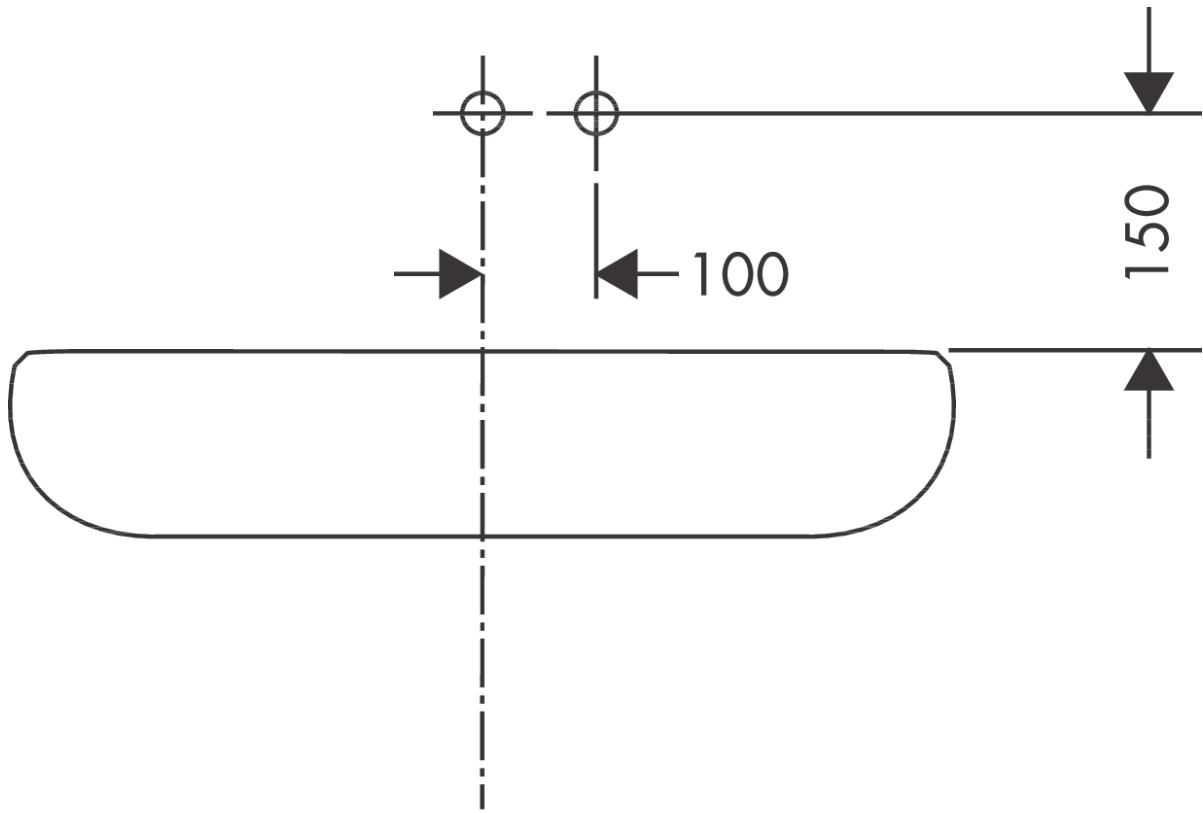

Metris

Single lever basin mixer for concealed installation wall-mounted with spout 22,5 cm

Surfaces: **Chrome** Article Number: **31086000**

Description

product features

- consists of: single lever basin mixer for concealed installation wall-mounted, waste set
- projection 225 mm
- spray type: normal spray
- maximum flow rate at 3 bar: 5 l/min
- ceramic cartridge
- temperature limitation adjustable
- suitable for continuous flow water heaters
- non-closing waste set
- material waste set: metal
- connection type: basic set
- connection dimension: DN15
- handle can be positioned on the right or left, depends on the basic set installation

Technology

Product image

Scale drawing

Metris

Single lever basin mixer for concealed installation wall-mounted with spout 22,5 cm

Surfaces: **Chrome** Article Number: **31086000**

Flowchart

Metris

Single lever basin mixer for concealed installation wall-mounted with spout 22,5 cm

Surfaces: **Chrome** Article Number: **31086000**

Installation examples

Metris

Single lever basin mixer for concealed installation wall-mounted with spout 22,5 cm

Surfaces: **Chrome** Article Number: **31086000**

Exploded Drawing

Year of production: >01/11

Metris

Single lever basin mixer for concealed installation wall-mounted with spout 22,5 cm

Surfaces: **Chrome** Article Number: **31086000**