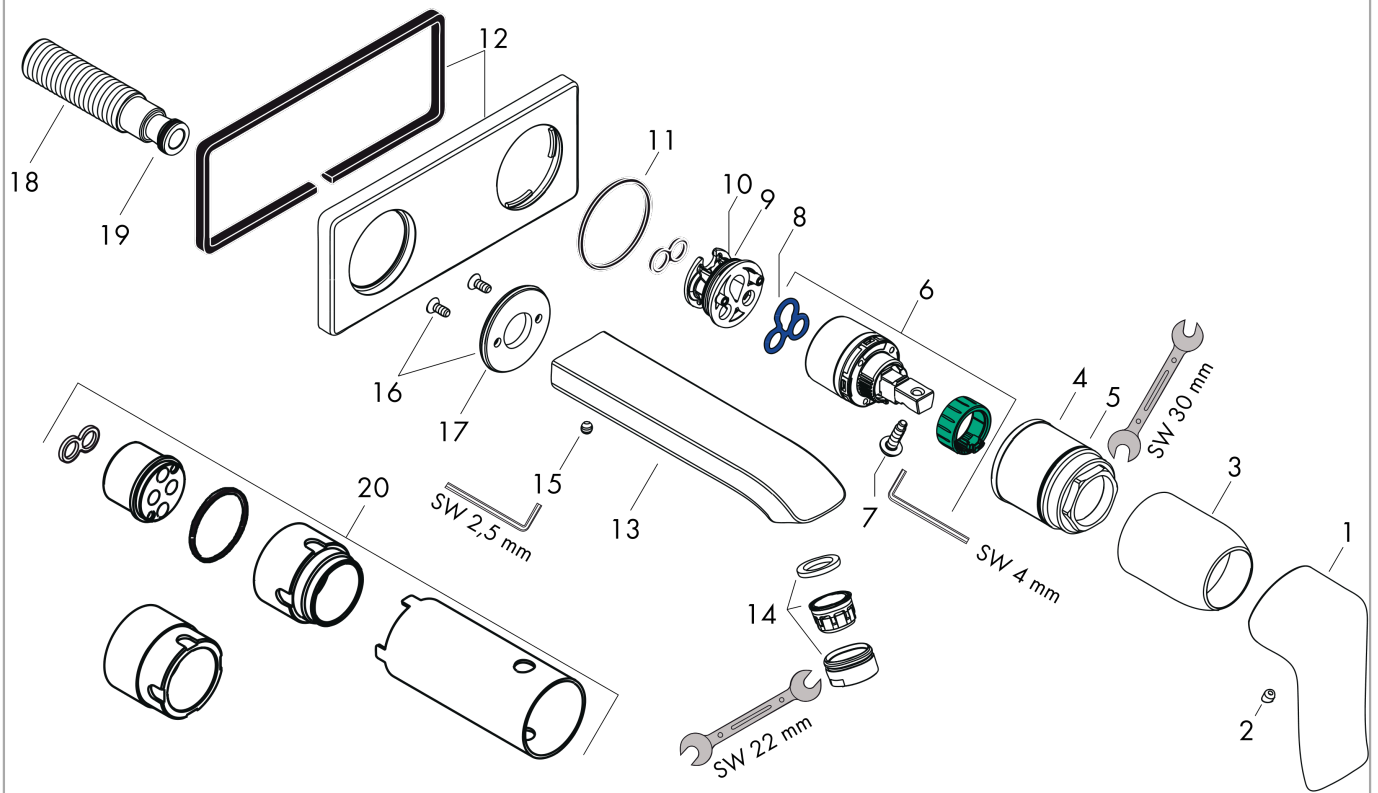

Metris

Single lever basin mixer for concealed installation wall-mounted with spout 22,5 cm

Surfaces: **Chrome** Article Number: **31086000**

Description

product features

- consists of: single lever basin mixer for concealed installation wall-mounted, waste set
- projection 225 mm
- spray type: normal spray
- maximum flow rate at 3 bar: 5 l/min
- ceramic cartridge
- temperature limitation adjustable
- suitable for continuous flow water heaters
- non-closing waste set
- material waste set: metal
- connection type: basic set
- connection dimension: DN15
- handle can be positioned on the right or left, depends on the basic set installation

Single lever basin mixer for concealed installation wall-mounted with spout 22,5 cm

Surfaces: **Chrome** Article Number: **31086000**

Installation examples

Metris

Single lever basin mixer for concealed installation wall-mounted with spout 22,5 cm

Surfaces: **Chrome** Article Number: **31086000**

Exploded Drawing

Year of production: >01/11

Metris

Single lever basin mixer for concealed installation wall-mounted with spout 22,5 cm

Surfaces: **Chrome** Article Number: **31086000**

Spare part list

Year of production: >01/11

Pos.	Description	Article Number	Price	PU
1	handle	95519000	-	1
2	screw cover	96338000	-	1
3	sleeve	98790000	-	1
4	nut	95622000	-	1
5	O-ring 39x1,5	98400000	-	1
6	cartridge, assy	92730000	-	1
7	locking screw for handle	95140000	-	1
8	seal	95008000	-	1
9	adapter for cartridge	95779000	-	1
10	O-ring 26x2	98147000	-	1
11	O-ring 43x3	98418000	-	1
12	escutcheon	95641000	-	1
13	spout 220 mm	95703000	-	1
14	aerator M24x1 (5 l/min)	13185000	-	1
15	hollow set screw M5x8	92851000	-	1
16	escutcheon	95642000	-	1
17	O-Ring 30x2	98186000	-	1
18	connecting thread G½	95626000	-	1
19	O-ring 13x2	98128000	-	1
20	extension set 25 mm for 13622180	31971000	-	1
a	base body	13622180	-	1
b	waste	50001000	-	1