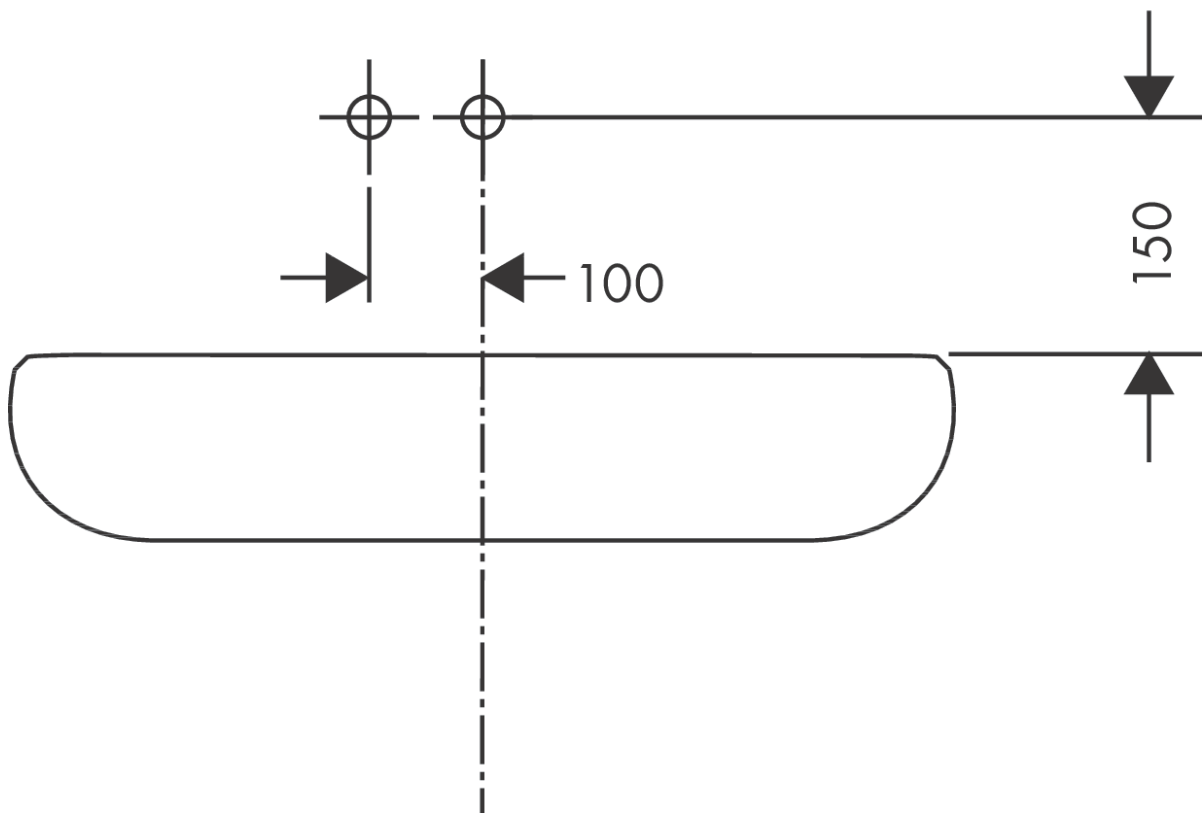

Metris

Single lever basin mixer for concealed installation wall-mounted with spout 22,5 cm

Surfaces: **Chrome** Article Number: **31086000**

Description

product features

- consists of: single lever basin mixer for concealed installation wall-mounted, waste set
- projection 225 mm
- spray type: normal spray
- maximum flow rate at 3 bar: 5 l/min
- ceramic cartridge
- temperature limitation adjustable
- suitable for continuous flow water heaters
- non-closing waste set
- material waste set: metal
- connection type: basic set
- connection dimension: DN15
- handle can be positioned on the right or left, depends on the basic set installation

Technology

Product image

Scale drawing

Metris

Single lever basin mixer for concealed installation wall-mounted with spout 22,5 cm

Surfaces: **Chrome** Article Number: **31086000**

Flowchart

Metris

Single lever basin mixer for concealed installation wall-mounted with spout 22,5 cm

Surfaces: **Chrome** Article Number: **31086000**

Installation examples

Metris

Single lever basin mixer for concealed installation wall-mounted with spout 22,5 cm

Surfaces: **Chrome** Article Number: **31086000**

Exploded Drawing

Year of production: >01/11

Metris

Single lever basin mixer for concealed installation wall-mounted with spout 22,5 cm

Surfaces: **Chrome** Article Number: **31086000**