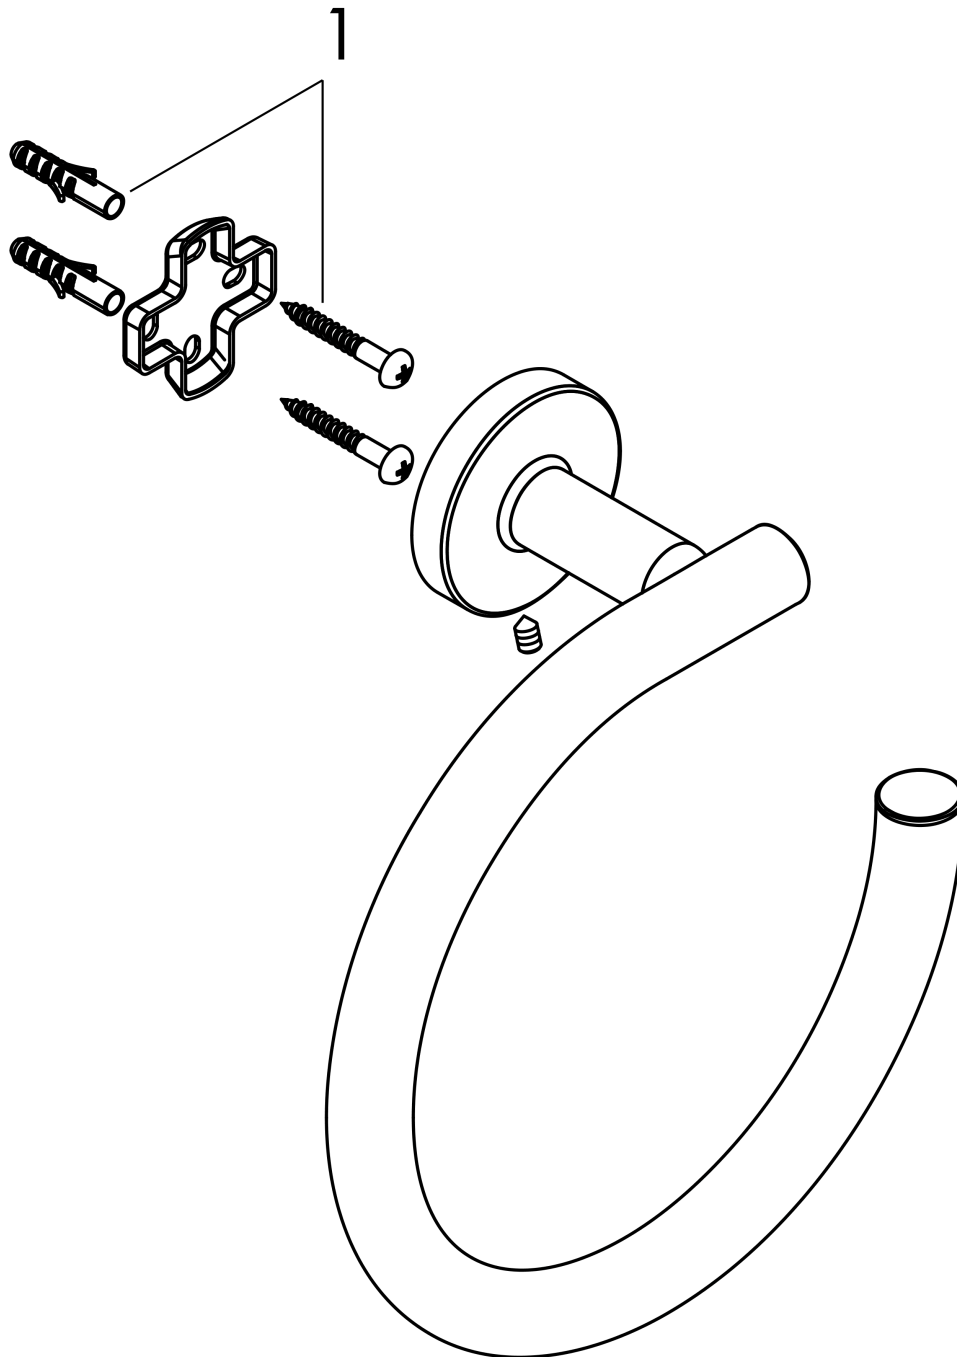

**Logis Universal
Towel ring**

Surfaces: **Chrome** Article Number: **41724000**

Description

product features

- wall-mounted
- material: brass
- material holder: metal
- fixed
- with mounting material
- concealed fastening
- drilling distance: 26 mm
- diameter drill hole: 6 mm

Product image

Scale drawing

Logis Universal
Towel ring
Surfaces: **Chrome**

Article Number: **41724000**

Exploded Drawing

Year of production: >04/18

Logis Universal

Towel ring

Surfaces: **Chrome** Article Number: **41724000**

Spare part list

Year of production: >04/18

Pos.	Description	Article Number	Price	PU
1	mounting set	40915000	€ 11,31	1