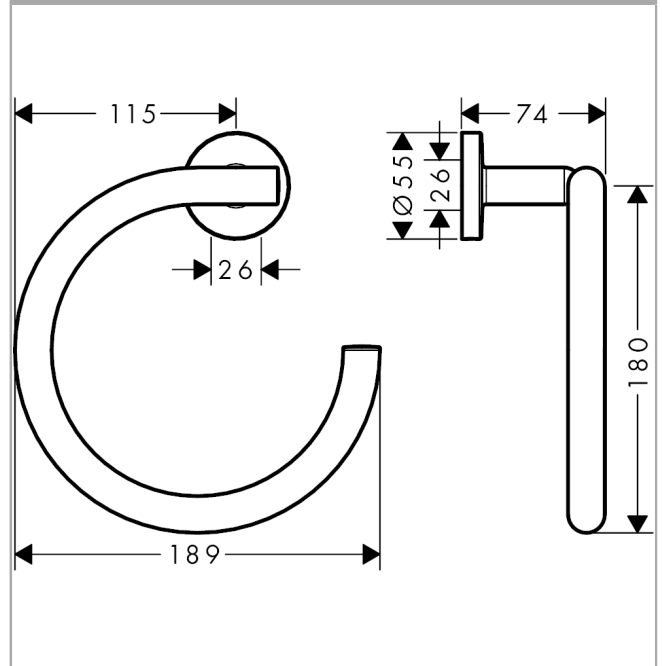

**Logis Universal
Towel ring**

Surfaces: **Chrome** Article Number: **41724000**

Description

product features

- wall-mounted
- material: brass
- material holder: metal
- fixed
- with mounting material
- concealed fastening
- drilling distance: 26 mm
- diameter drill hole: 6 mm

Product image

Scale drawing

Logis Universal
Towel ring
Surfaces: **Chrome**

Article Number: **41724000**

Exploded Drawing

Year of production: >04/18

Logis Universal

Towel ring

Surfaces: **Chrome** Article Number: **41724000**

Spare part list

Year of production: >04/18

Pos.	Description	Article Number	Price	PU
1	mounting set	40915000	€ 11,31	1