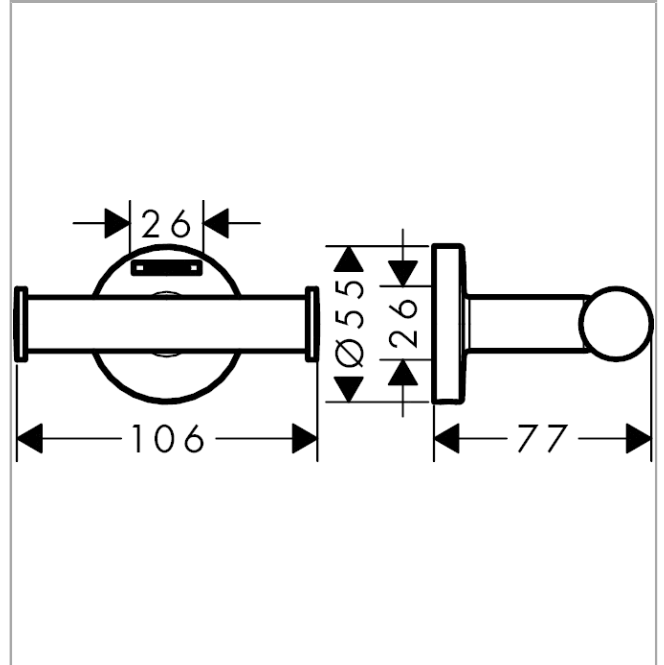

**Logis Universal
Towel hook double**

Surfaces: **Chrome** Article Number: **41725000**

Description

product features

- wall-mounted
- material: metal
- with mounting material
- concealed fastening
- drilling distance: 26 mm
- diameter drill hole: 6 mm

Product image

Scale drawing

Logis Universal
Towel hook double

Surfaces: **Chrome** Article Number: **41725000**

Exploded Drawing

Year of production: >04/18

**Logis Universal
Towel hook double**

Surfaces: **Chrome** Article Number: **41725000**

Spare part list

Year of production: >04/18

Pos.	Description	Article Number	Price	PU
1	mounting set	40915000	€ 11,31	1