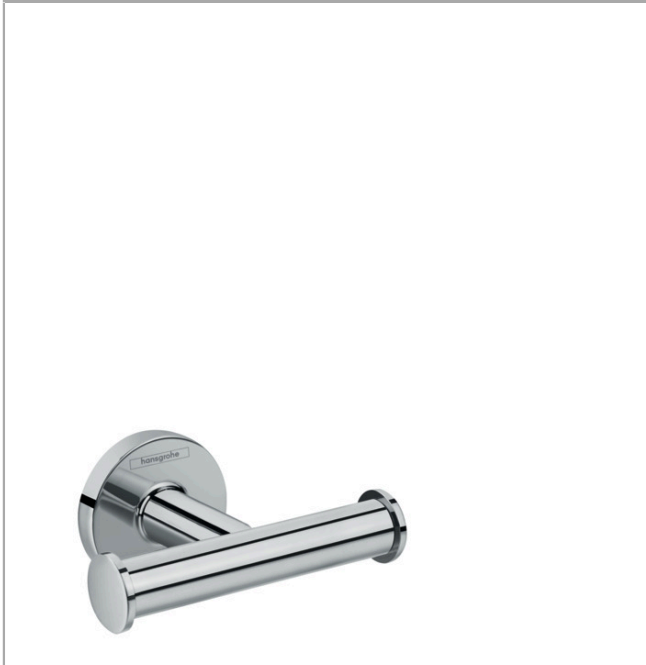

**Logis Universal
Towel hook double**

Surfaces: **Chrome** Article Number: **41725000**

Description

product features

- wall-mounted
- material: metal
- with mounting material
- concealed fastening
- drilling distance: 26 mm
- diameter drill hole: 6 mm

Product image

Scale drawing

Logis Universal
Towel hook double

Surfaces: **Chrome** Article Number: **41725000**

Exploded Drawing

Year of production: >04/18

**Logis Universal
Towel hook double**

Surfaces: **Chrome** Article Number: **41725000**