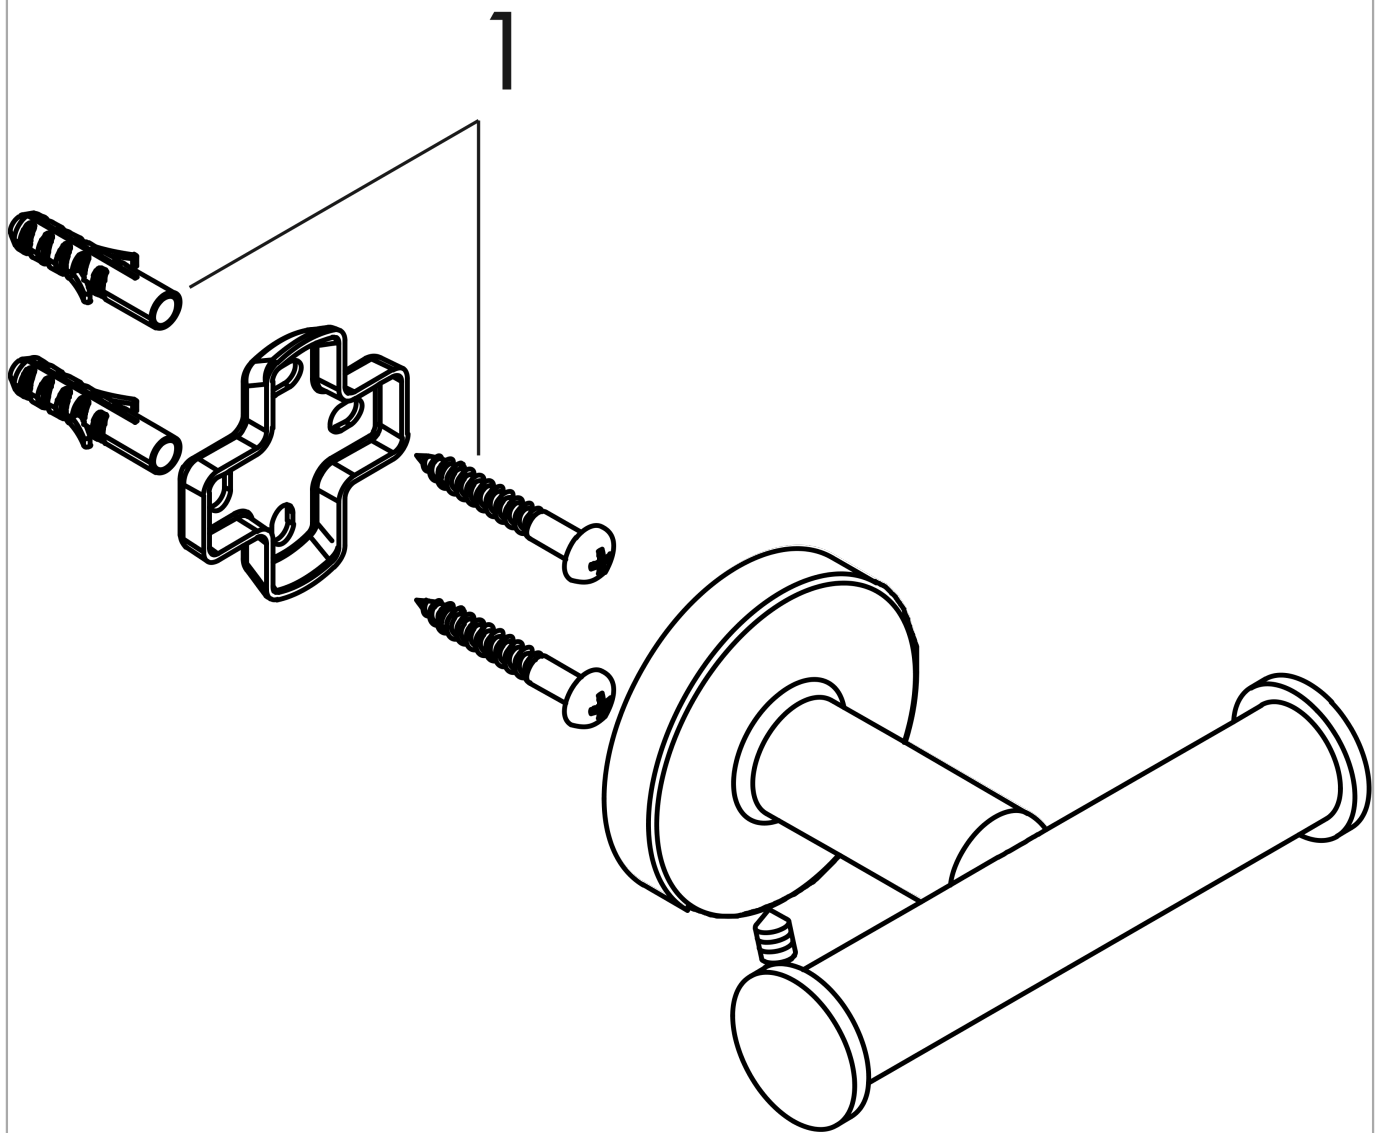

**Logis Universal
Towel hook double**

Surfaces: **Chrome** Article Number: **41725000**

Description

product features

- wall-mounted
- material: metal
- with mounting material
- concealed fastening
- drilling distance: 26 mm
- diameter drill hole: 6 mm

Product image

Scale drawing

Logis Universal
Towel hook double

Surfaces: **Chrome** Article Number: **41725000**

Exploded Drawing

Year of production: >04/18

**Logis Universal
Towel hook double**

Surfaces: **Chrome** Article Number: **41725000**