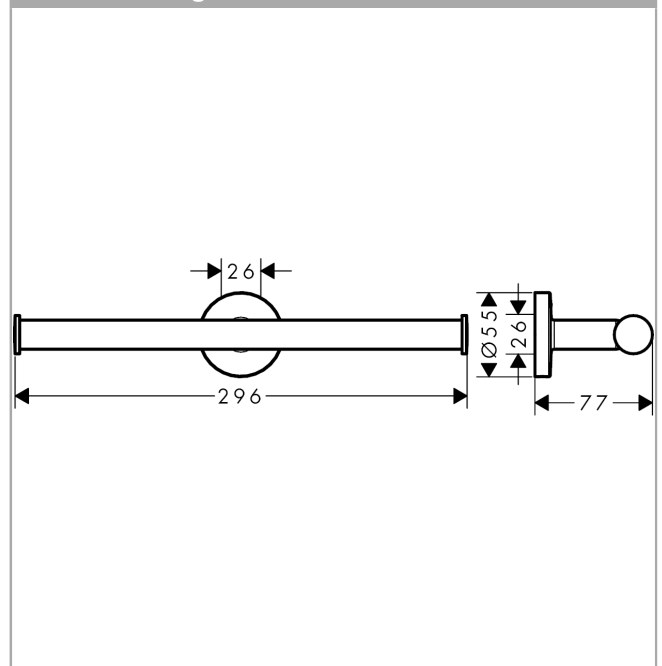

**Logis Universal
Toilet paper holder double**Surfaces: **Chrome** Article Number: **41717000****Description****product features**

- wall-mounted
- material: brass
- with mounting material
- concealed fastening
- drilling distance: 26 mm
- diameter drill hole: 6 mm
- for 2 paper rolls

Product image**Scale drawing**

Logis Universal
Toilet paper holder double

Surfaces: **Chrome** Article Number: **41717000**

Exploded Drawing

Year of production: >04/18

**Logis Universal
Toilet paper holder double**

Surfaces: **Chrome** Article Number: **41717000**

Spare part list

Year of production: >04/18

Pos.	Description	Article Number	Price	PU
1	mounting set	40915000	€ 11,31	1