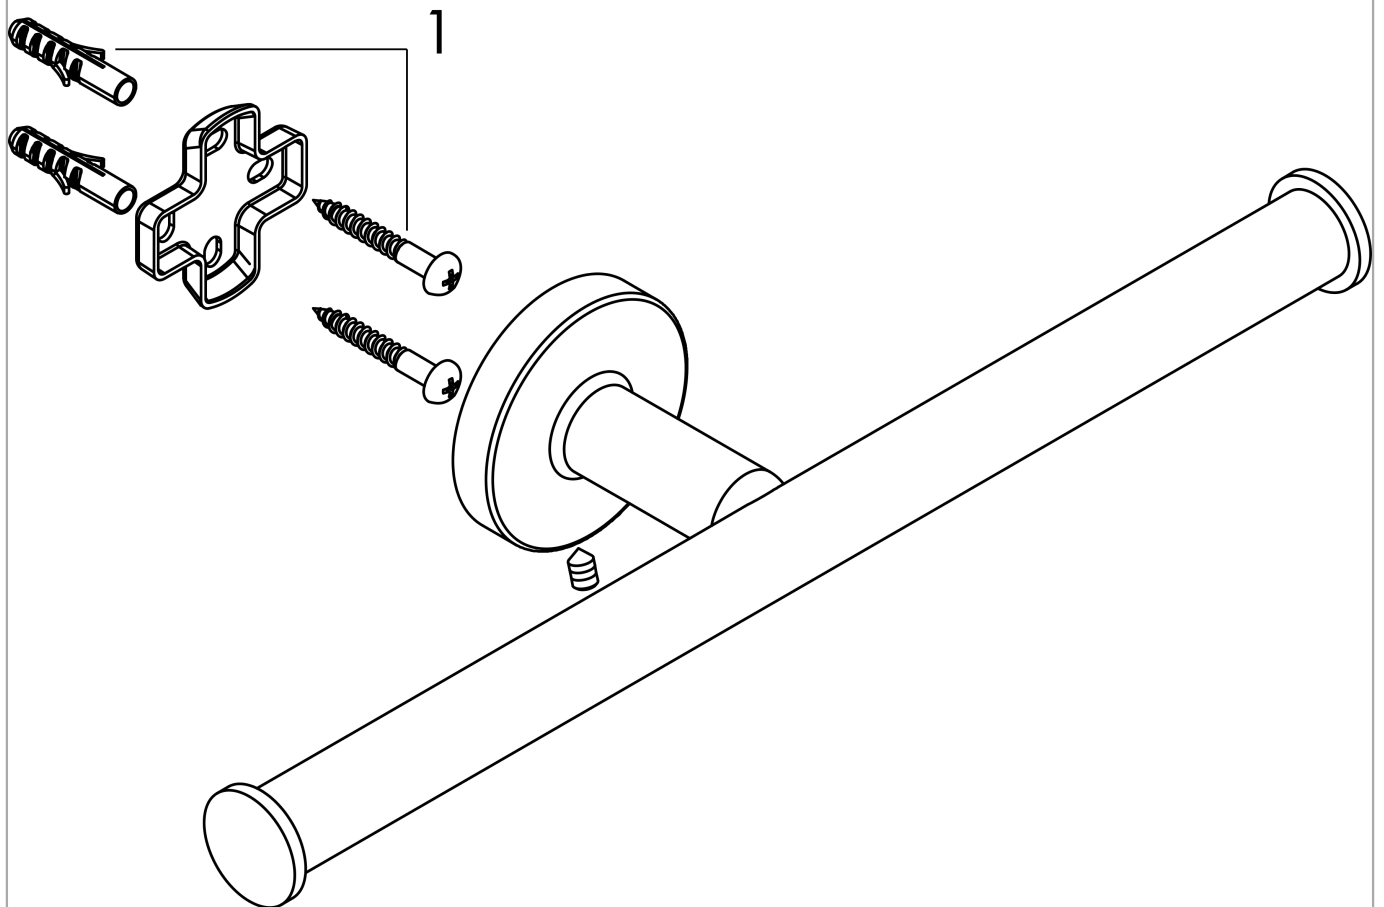

**Logis Universal
Toilet paper holder double**Surfaces: **Chrome** Article Number: **41717000****Description****product features**

- wall-mounted
- material: brass
- with mounting material
- concealed fastening
- drilling distance: 26 mm
- diameter drill hole: 6 mm
- for 2 paper rolls

Product image**Scale drawing**

Logis Universal
Toilet paper holder double

Surfaces: **Chrome** Article Number: **41717000**

Exploded Drawing

Year of production: >04/18

**Logis Universal
Toilet paper holder double**

Surfaces: **Chrome** Article Number: **41717000**

Spare part list

Year of production: >04/18

Pos.	Description	Article Number	Price	PU
1	mounting set	40915000	€ 11,31	1