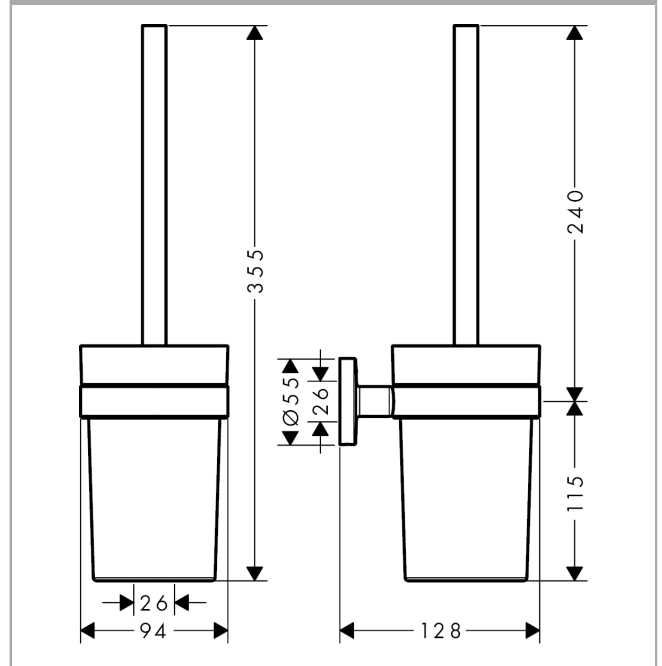

Logis Universal
Toilet brush holder wall-mounted
 Surfaces: **Chrome** Article Number: **41722000**

Description

product features

- wall-mounted
- material: brass
- material recess: matt glass
- with removable insert
- with mounting material
- concealed fastening
- drilling distance 26 mm
- diameter drill hole: 6 mm

Product image

Scale drawing

Logis Universal
Toilet brush holder wall-mounted
 Surfaces: **Chrome** Article Number: **41722000**

Exploded Drawing

Year of production: >04/18

Logis Universal
Toilet brush holder wall-mounted
 Surfaces: **Chrome** Article Number: **41722000**

Spare part list

Year of production: >04/18

Pos.	Description	Article Number	Price	PU
1	mounting set	40915000	€ 11,31	1
2	stick with brush	93286000	€ 35,94	1