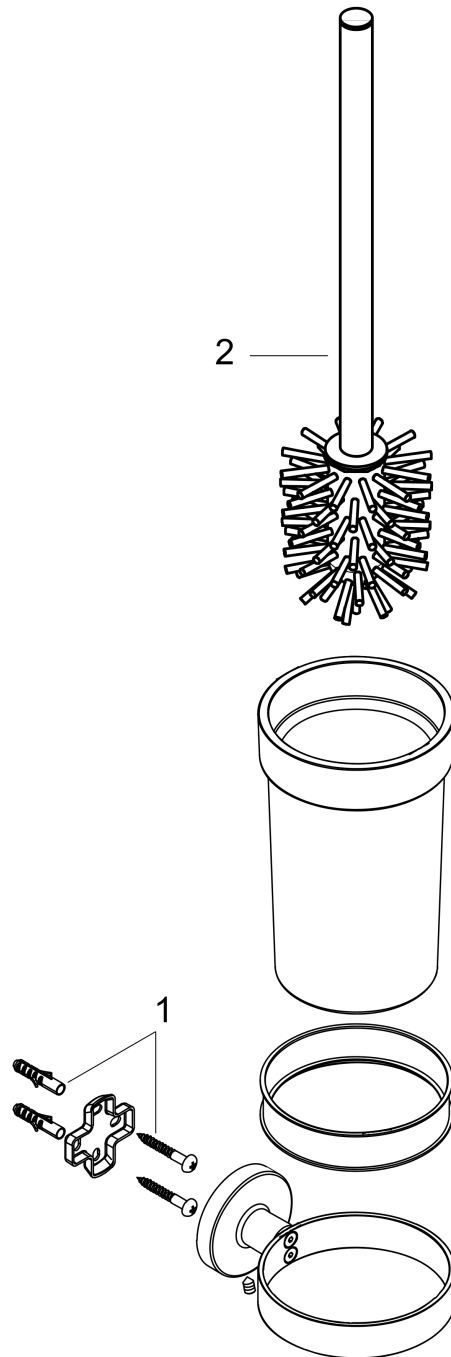

Logis Universal
Toilet brush holder wall-mounted
 Surfaces: **Chrome** Article Number: **41722000**

Description

product features

- wall-mounted
- material: brass
- material recess: matt glass
- with removable insert
- with mounting material
- concealed fastening
- drilling distance 26 mm
- diameter drill hole: 6 mm

Product image

Scale drawing

Logis Universal
Toilet brush holder wall-mounted
 Surfaces: **Chrome** Article Number: **41722000**

Exploded Drawing

Year of production: >04/18

Logis Universal
Toilet brush holder wall-mounted
 Surfaces: **Chrome** Article Number: **41722000**

Spare part list

Year of production: >04/18

Pos.	Description	Article Number	Price	PU
1	mounting set	40915000	€ 11,31	1
2	stick with brush	93286000	€ 35,94	1