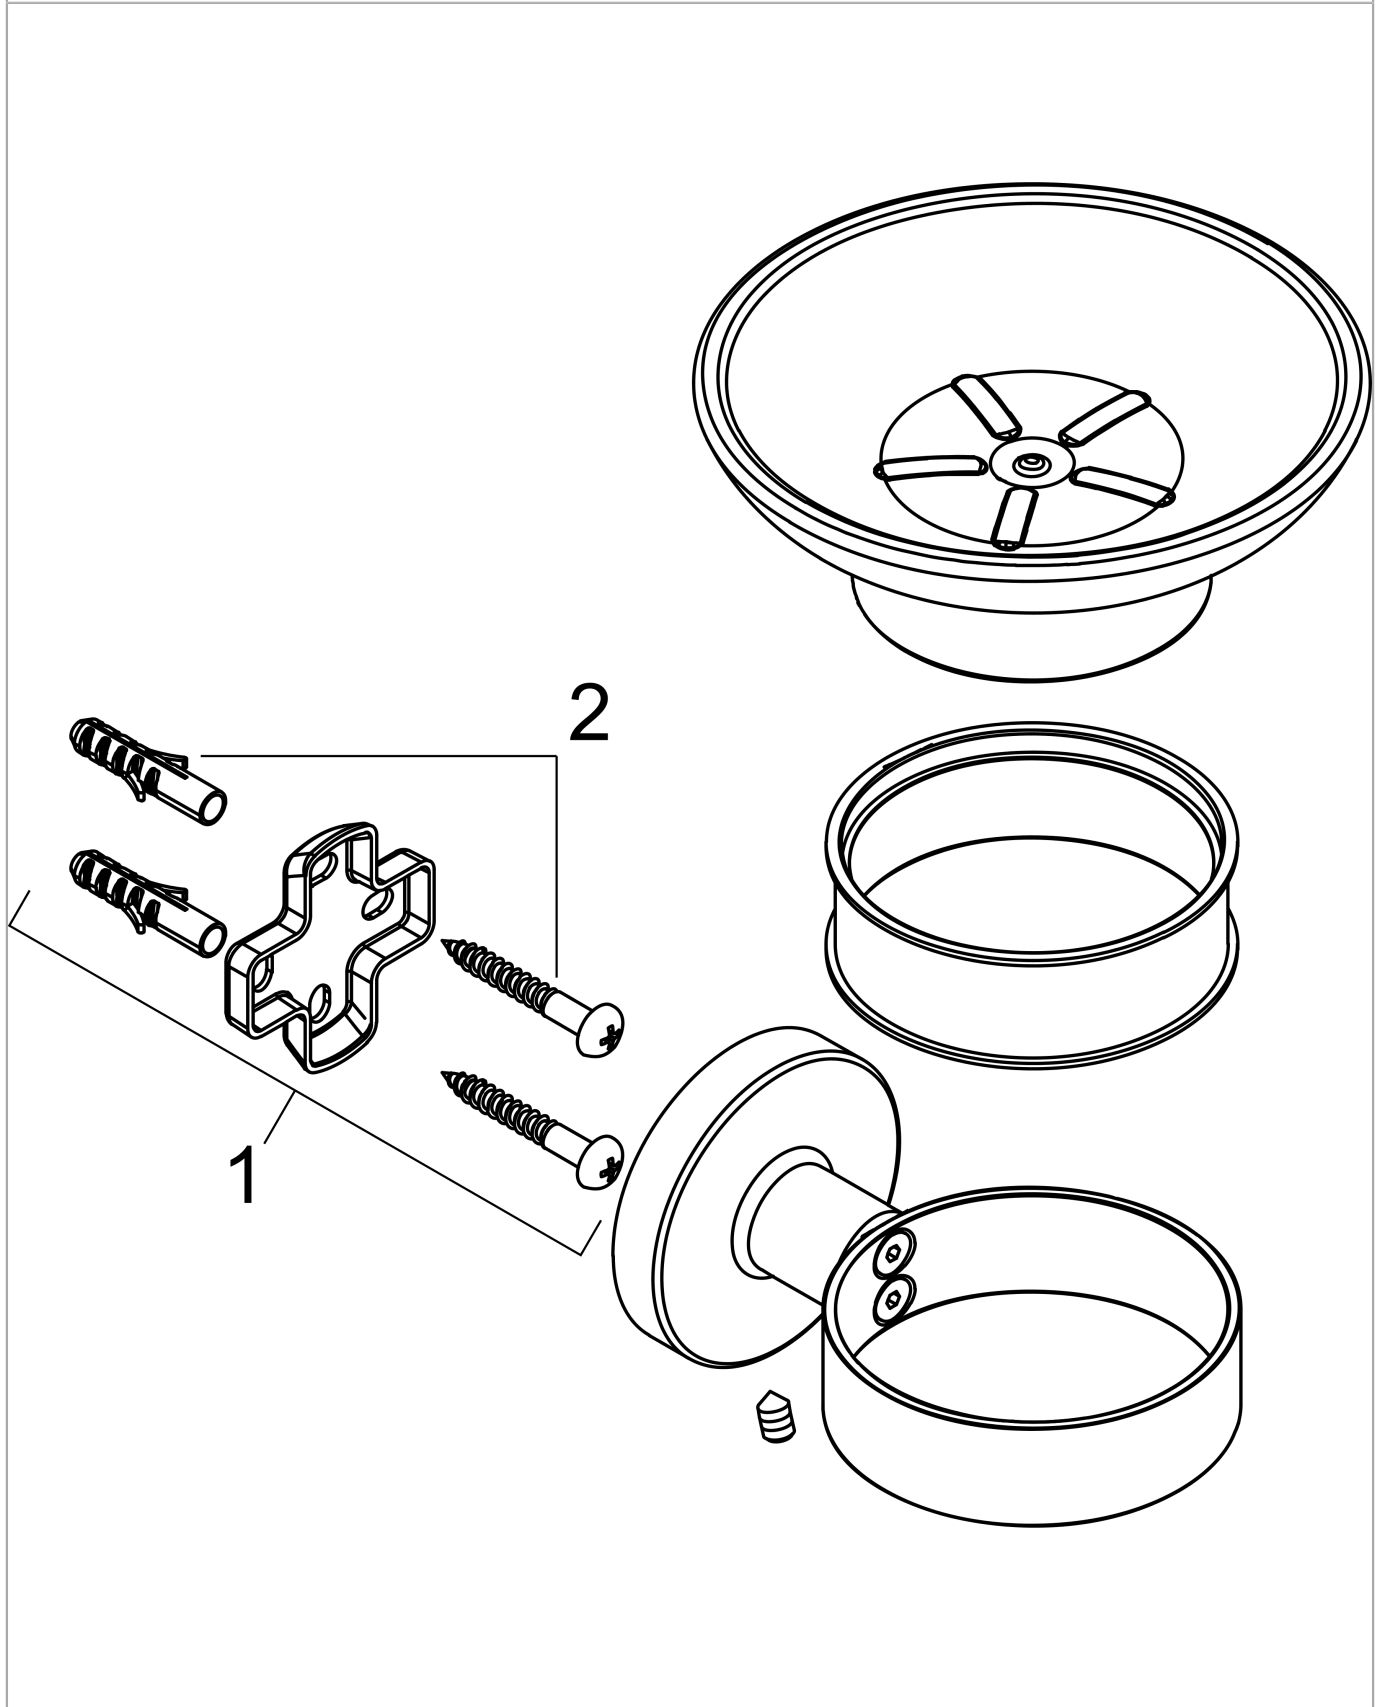

**Logis Universal  
Soap dish**

Surfaces: **Chrome** Article Number: **41715000**

**Description**

**product features**

- wall-mounted
- material recess: matt glass
- material holder: metal
- with mounting material
- concealed fastening
- drilling distance: 26 mm
- diameter drill hole: 6 mm

**Product image**

**Scale drawing**

Logis Universal  
 Soap dish  
 Surfaces: **Chrome**

Article Number: **41715000**

Exploded Drawing

Year of production: >04/18

**Logis Universal**

**Soap dish**

Surfaces: **Chrome** Article Number: **41715000**

**Spare part list**

Year of production: >04/18

<b>Pos.</b>	<b>Description</b>	<b>Article Number</b>	<b>Price</b>	<b>PU</b>
1	support element	94318000	€ 13,92	1
2	mounting set	40915000	€ 11,31	1