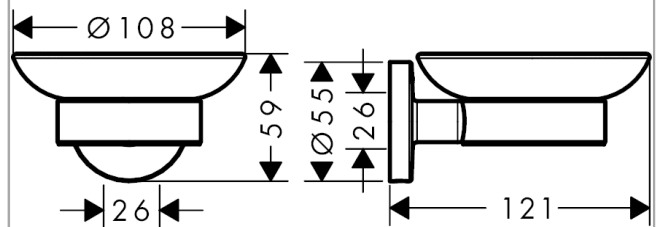

**Logis Universal  
Soap dish**

Surfaces: **Chrome** Article Number: **41715000**

**Description**

**product features**

- wall-mounted
- material recess: matt glass
- material holder: metal
- with mounting material
- concealed fastening
- drilling distance: 26 mm
- diameter drill hole: 6 mm

**Product image**

**Scale drawing**

Logis Universal  
 Soap dish  
 Surfaces: **Chrome**

Article Number: **41715000**

Exploded Drawing

Year of production: >04/18

**Logis Universal**

**Soap dish**