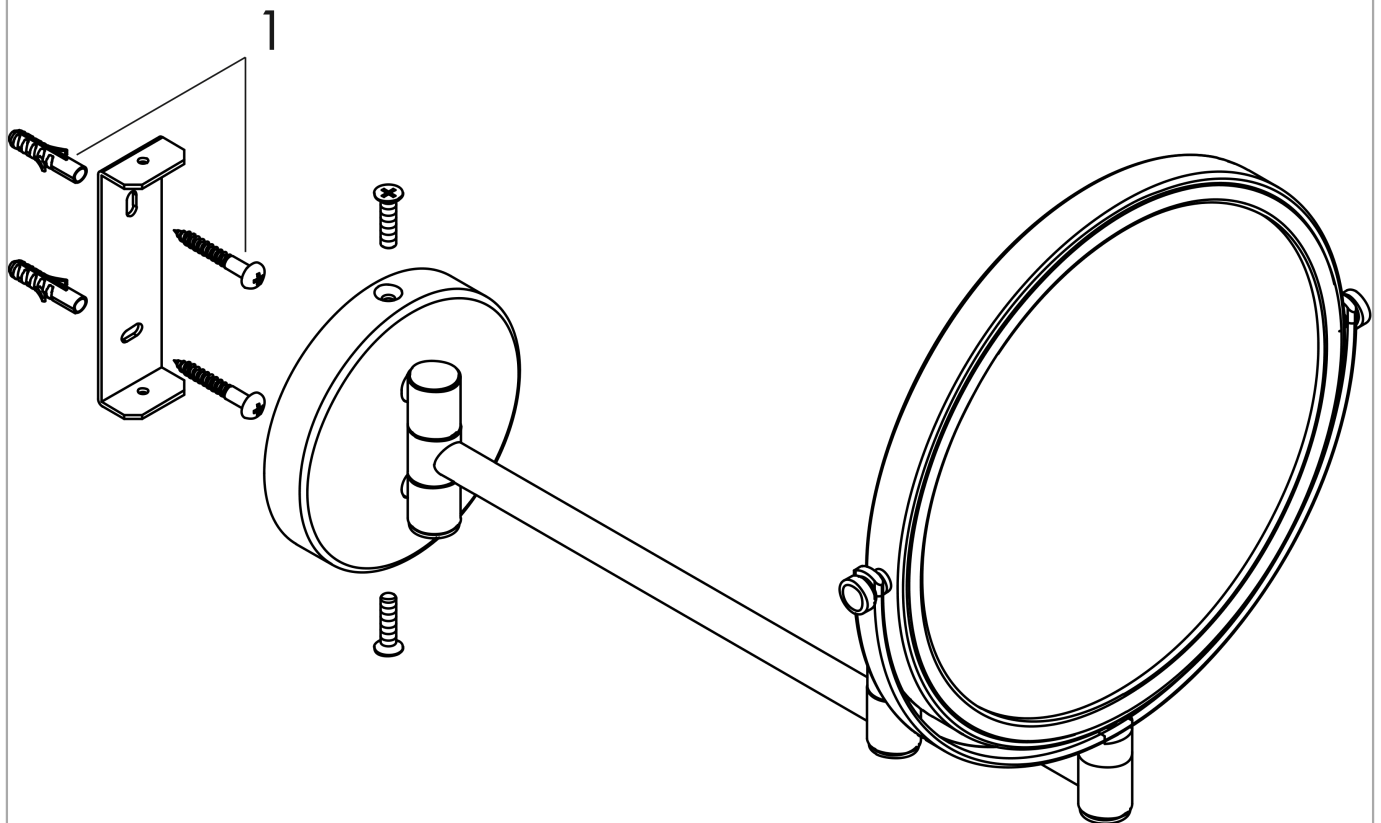

#### product features

- wall-mounted
- material: mirror glass
- material frame: metal
- mirror is inclinable
- swivelling
- enlargement: 1 x magnification, 3 x magnification
- with mounting material
- concealed fastening
- drilling distance: 50 mm
- diameter drill hole: 6 mm

### Scale drawing

**Logis Universal**  
**Shaving mirror**  
 Surfaces: **Chrome**

Article Number: **73561000**

**Exploded Drawing**

Year of production: >05/18

**Logis Universal  
Shaving mirror**

Surfaces: **Chrome** Article Number: **73561000**