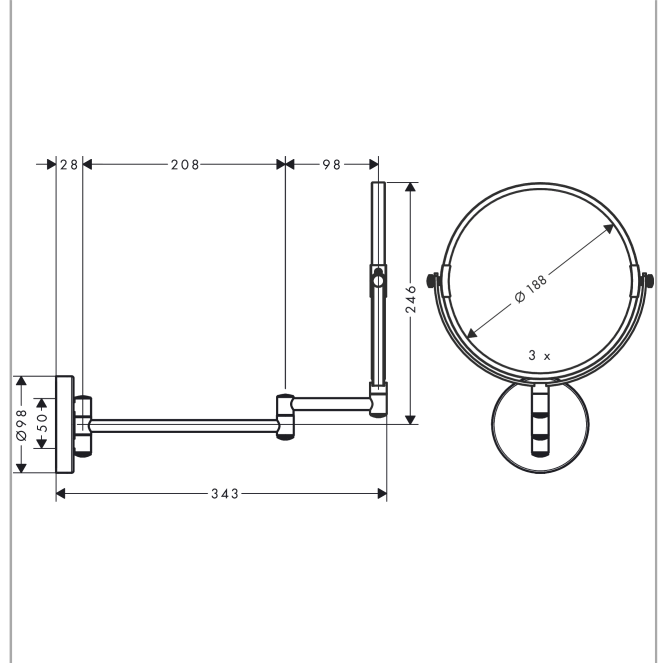

## Logis Universal Shaving mirror

Surfaces: **Chrome** Article Number: **73561000**

### Description

#### product features

- wall-mounted
- material: mirror glass
- material frame: metal
- mirror is inclinable
- swivelling
- enlargement: 1 x magnification, 3 x magnification
- with mounting material
- concealed fastening
- drilling distance: 50 mm
- diameter drill hole: 6 mm

### Scale drawing

**Logis Universal**  
**Shaving mirror**  
 Surfaces: **Chrome**

Article Number: **73561000**

**Exploded Drawing**

Year of production: >05/18

**Logis Universal  
Shaving mirror**

Surfaces: **Chrome** Article Number: **73561000**