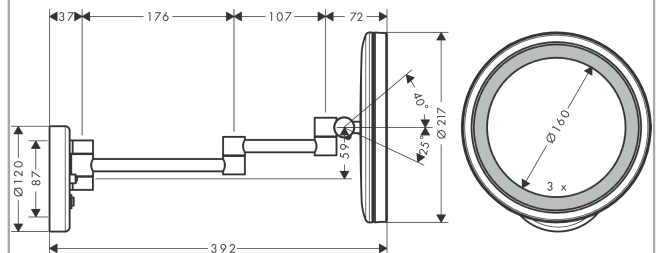

Logis Universal Shaving mirror with LED light

Surfaces: **Chrome** Article Number: **73570000**

Description

product features

- wall-mounted
- cavity socket required for installation
- material: mirror glass
- material frame: metal
- mirror is inclinable
- swivelling
- enlargement: 3 x magnification
- with lighting
- illuminant: max. 2 W (21 x 0.08 W / LED)
- input voltage: 100 - 240 V AC / 50 / 60 Hz
- output voltage: 21 V - DC
- degree of protection: IP20
- with mounting material
- concealed fastening
- drilling distance: 82 mm
- diameter drill hole: 6 mm
- TÜV certified

Certificates

Product image

Scale drawing

Logis Universal
Shaving mirror with LED light
 Surfaces: **Chrome** Article Number: **73570000**

Exploded Drawing

Year of production: >07/21

Logis Universal
Shaving mirror with LED light
 Surfaces: **Chrome** Article Number: **73570000**