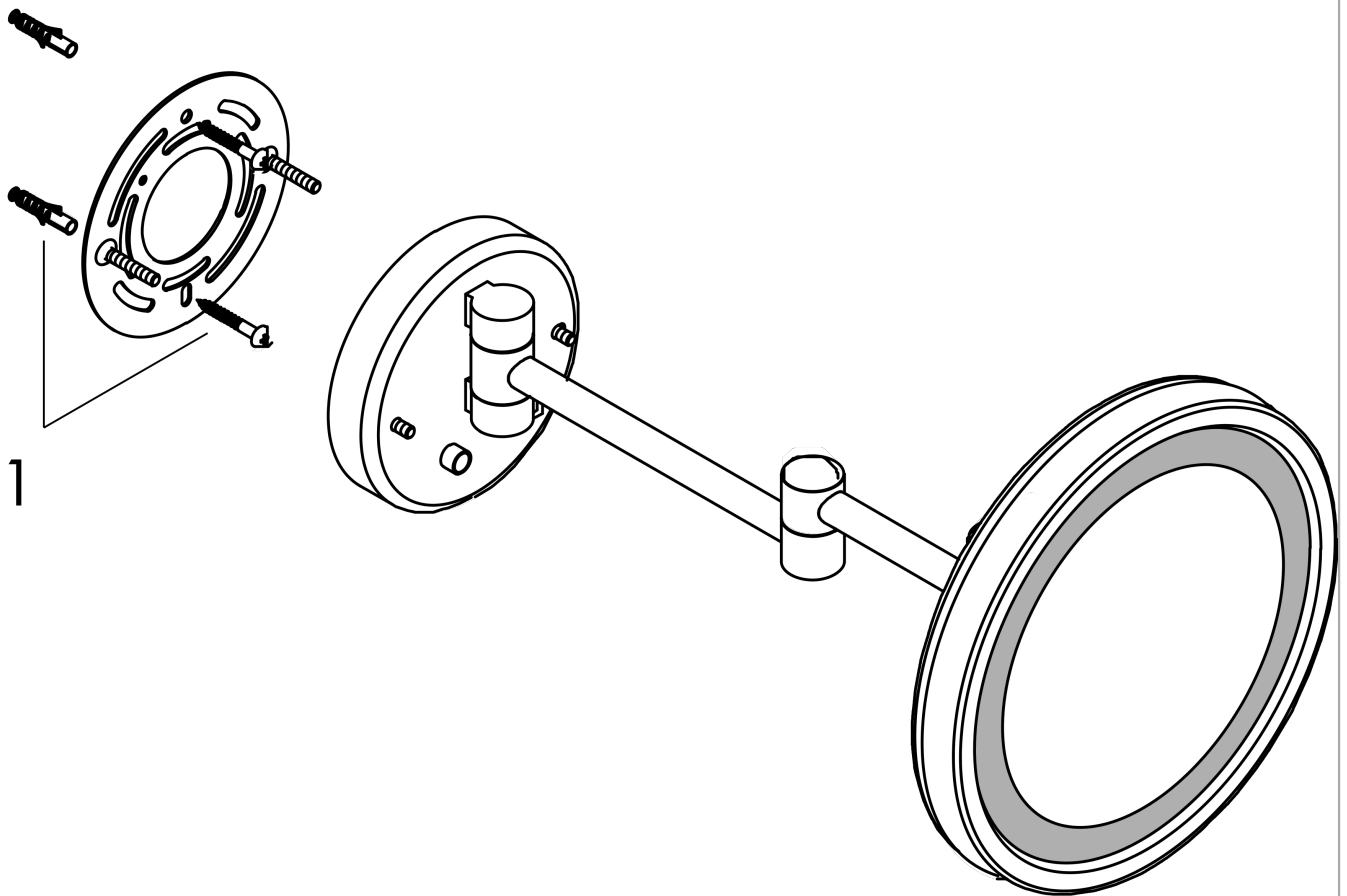

Logis Universal Shaving mirror with LED light

Surfaces: **Chrome** Article Number: **73570000**

Description

product features

- wall-mounted
- cavity socket required for installation
- material: mirror glass
- material frame: metal
- mirror is inclinable
- swivelling
- enlargement: 3 x magnification
- with lighting
- illuminant: max. 2 W (21 x 0.08 W / LED)
- input voltage: 100 - 240 V AC / 50 / 60 Hz
- output voltage: 21 V - DC
- degree of protection: IP20
- with mounting material
- concealed fastening
- drilling distance: 82 mm
- diameter drill hole: 6 mm
- TÜV certified

Certificates

Product image

Scale drawing

Logis Universal
Shaving mirror with LED light
 Surfaces: **Chrome** Article Number: **73570000**

Exploded Drawing

Year of production: >07/21

Logis Universal
Shaving mirror with LED light
 Surfaces: **Chrome** Article Number: **73570000**