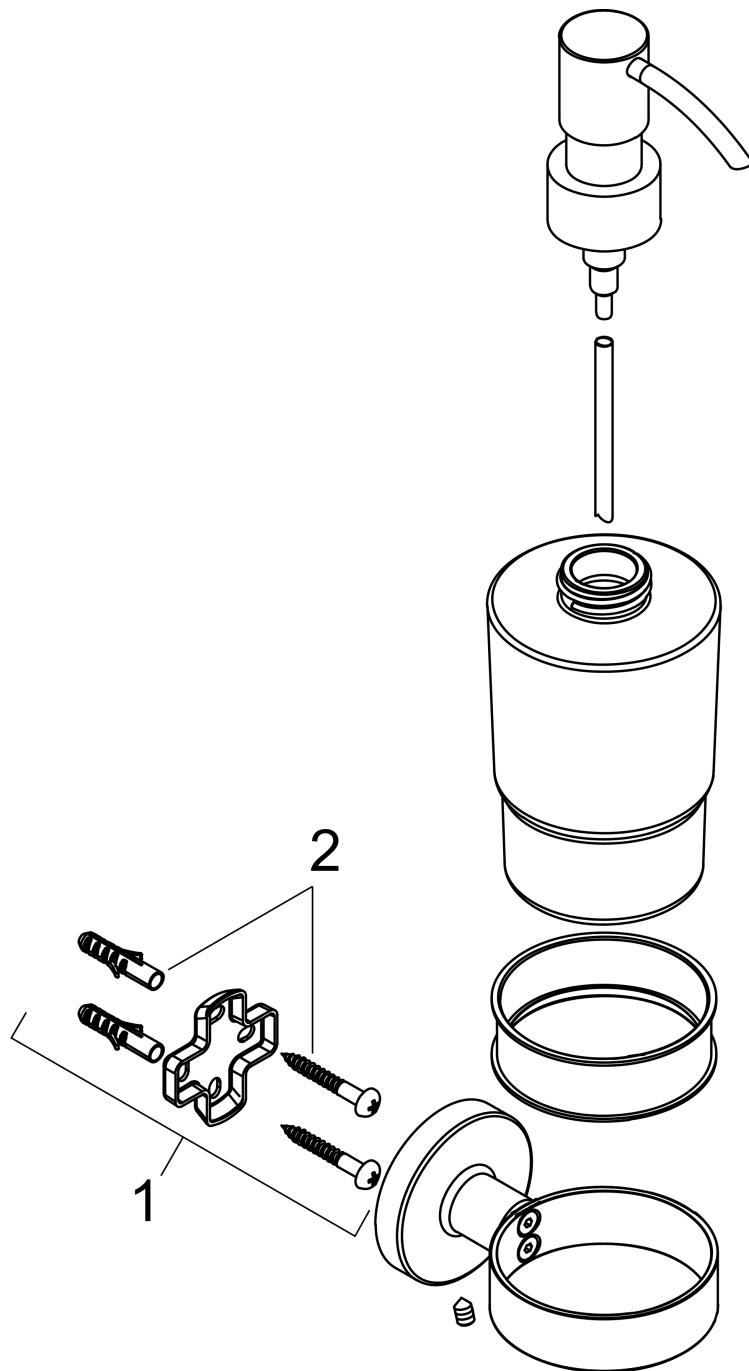

Logis Universal Liquid soap dispenser

Surfaces: **Chrome** Article Number: **41714000**

Description

product features

- wall-mounted
- material holder: metal
- material container: matt glass
- type of soap: liquid soap
- filling capacity 200 ml
- dosage 2 ml
- with mounting material
- concealed fastening
- drilling distance: 26 mm
- diameter drill hole: 6 mm

Product image

Scale drawing

Logis Universal
Liquid soap dispenser

Surfaces: **Chrome** Article Number: **41714000**

Exploded Drawing

Year of production: >04/18

**Logis Universal
Liquid soap dispenser**

Surfaces: **Chrome** Article Number: **41714000**

Spare part list

Year of production: >04/18

Pos.	Description	Article Number	Price	PU
1	support element	94318000	€ 13,92	1