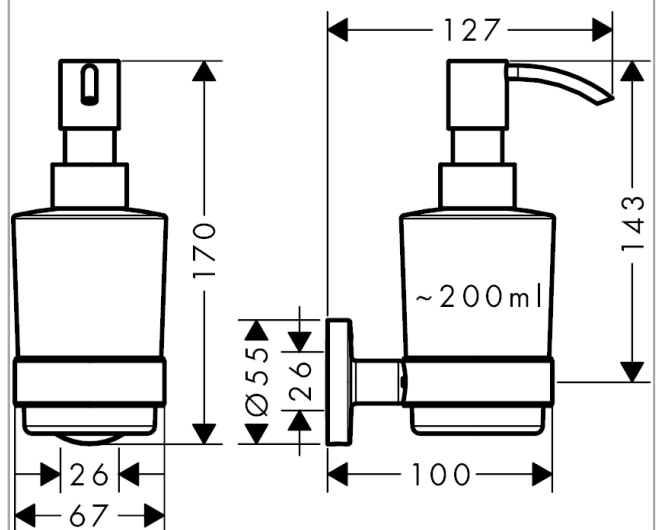

Logis Universal Liquid soap dispenser

Surfaces: **Chrome** Article Number: **41714000**

Description

product features

- wall-mounted
- material holder: metal
- material container: matt glass
- type of soap: liquid soap
- filling capacity 200 ml
- dosage 2 ml
- with mounting material
- concealed fastening
- drilling distance: 26 mm
- diameter drill hole: 6 mm

Product image

Scale drawing

Logis Universal
Liquid soap dispenser

Surfaces: **Chrome** Article Number: **41714000**

Exploded Drawing

Year of production: >04/18

**Logis Universal
Liquid soap dispenser**

Surfaces: **Chrome** Article Number: **41714000**

Spare part list

Year of production: >04/18

Pos.	Description	Article Number	Price	PU
1	support element	94318000	€ 13,92	1