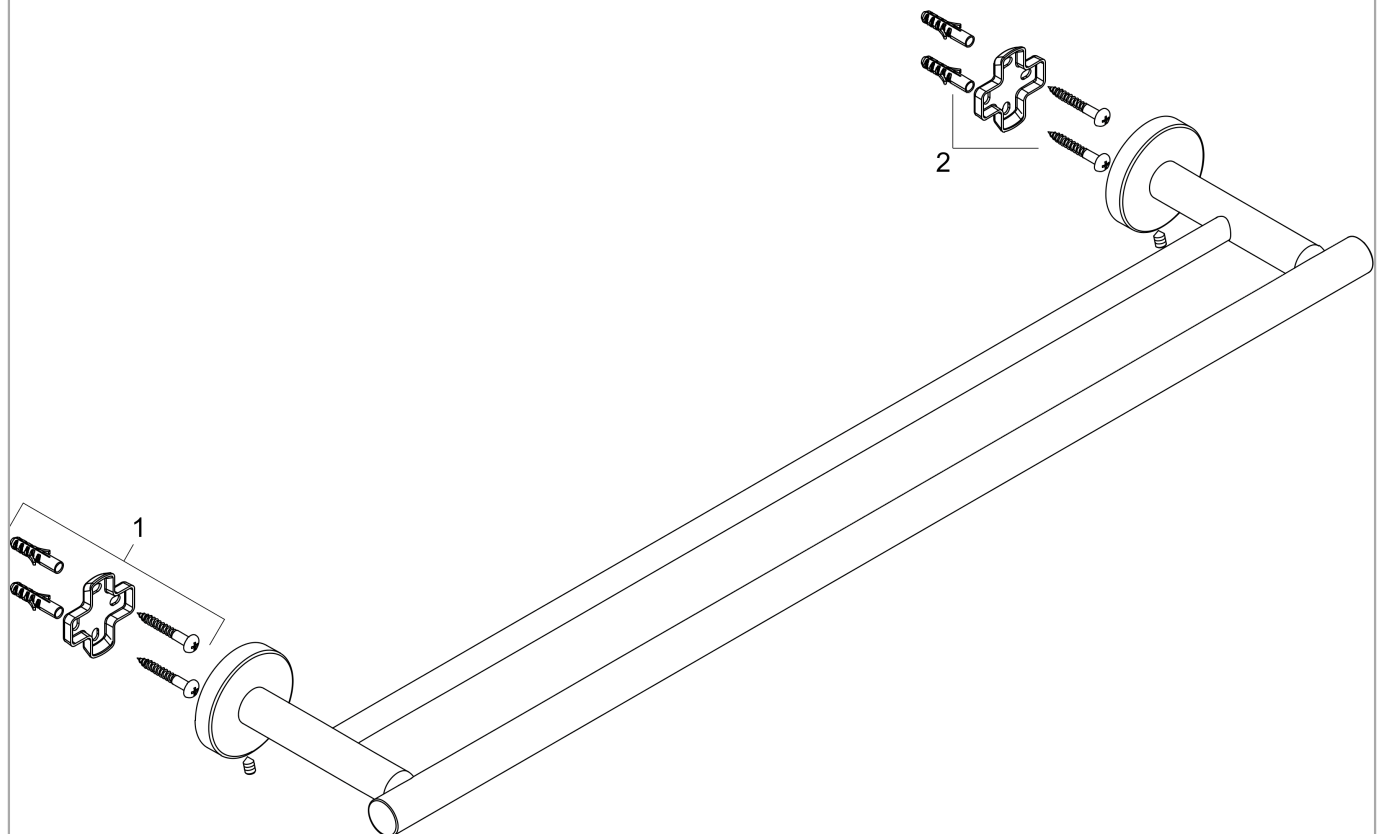

Logis Universal
Double bath towel rail

Surfaces: **Chrome** Article Number: **41712000**

Description

product features

- wall-mounted
- material: brass
- material holder: metal
- fixed
- length: 644 mm
- with mounting material
- concealed fastening
- drilling distance: 600 mm
- diameter drill hole: 6 mm

Product image

Scale drawing

Logis Universal
Double bath towel rail

Surfaces: **Chrome** Article Number: **41712000**

Exploded Drawing

Year of production: >04/18

Logis Universal
Double bath towel rail

Surfaces: **Chrome** Article Number: **41712000**