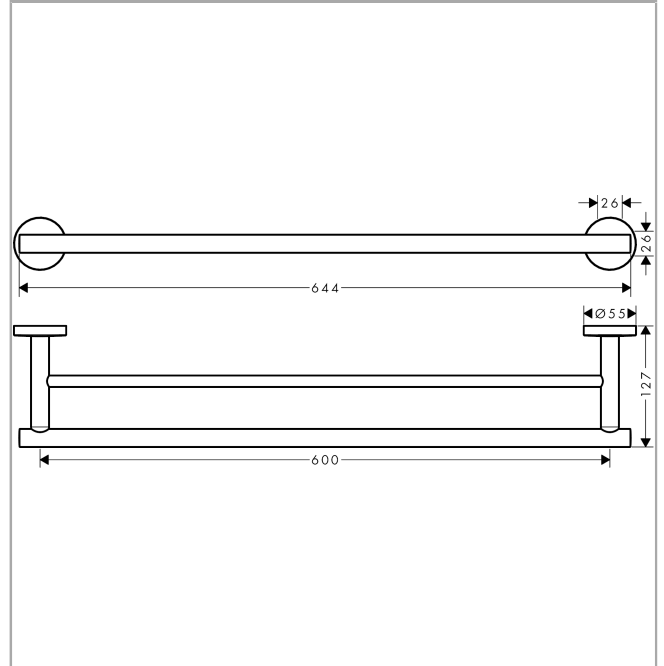

Logis Universal
Double bath towel rail

Surfaces: **Chrome** Article Number: **41712000**

Description

product features

- wall-mounted
- material: brass
- material holder: metal
- fixed
- length: 644 mm
- with mounting material
- concealed fastening
- drilling distance: 600 mm
- diameter drill hole: 6 mm

Product image

Scale drawing

Logis Universal
Double bath towel rail

Surfaces: **Chrome** Article Number: **41712000**

Exploded Drawing

Year of production: >04/18

Logis Universal
Double bath towel rail

Surfaces: **Chrome** Article Number: **41712000**