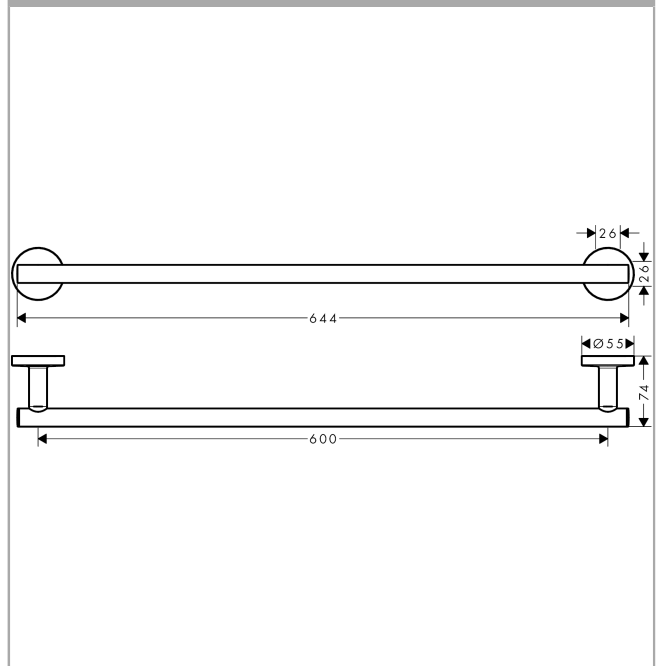

## Logis Universal Bath towel rail

Surfaces: **Chrome** Article Number: **41716000**

### Description

#### product features

- wall-mounted
- material: brass
- material holder: metal
- length: 644 mm
- with mounting material
- concealed fastening
- drilling distance: 600 mm
- diameter drill hole: 6 mm

### Scale drawing

**Logis Universal**  
**Bath towel rail**

Surfaces: **Chrome**    Article Number: **41716000**

**Exploded Drawing**

Year of production: >04/18

**Logis Universal**

**Bath towel rail**

Surfaces: **Chrome** Article Number: **41716000**