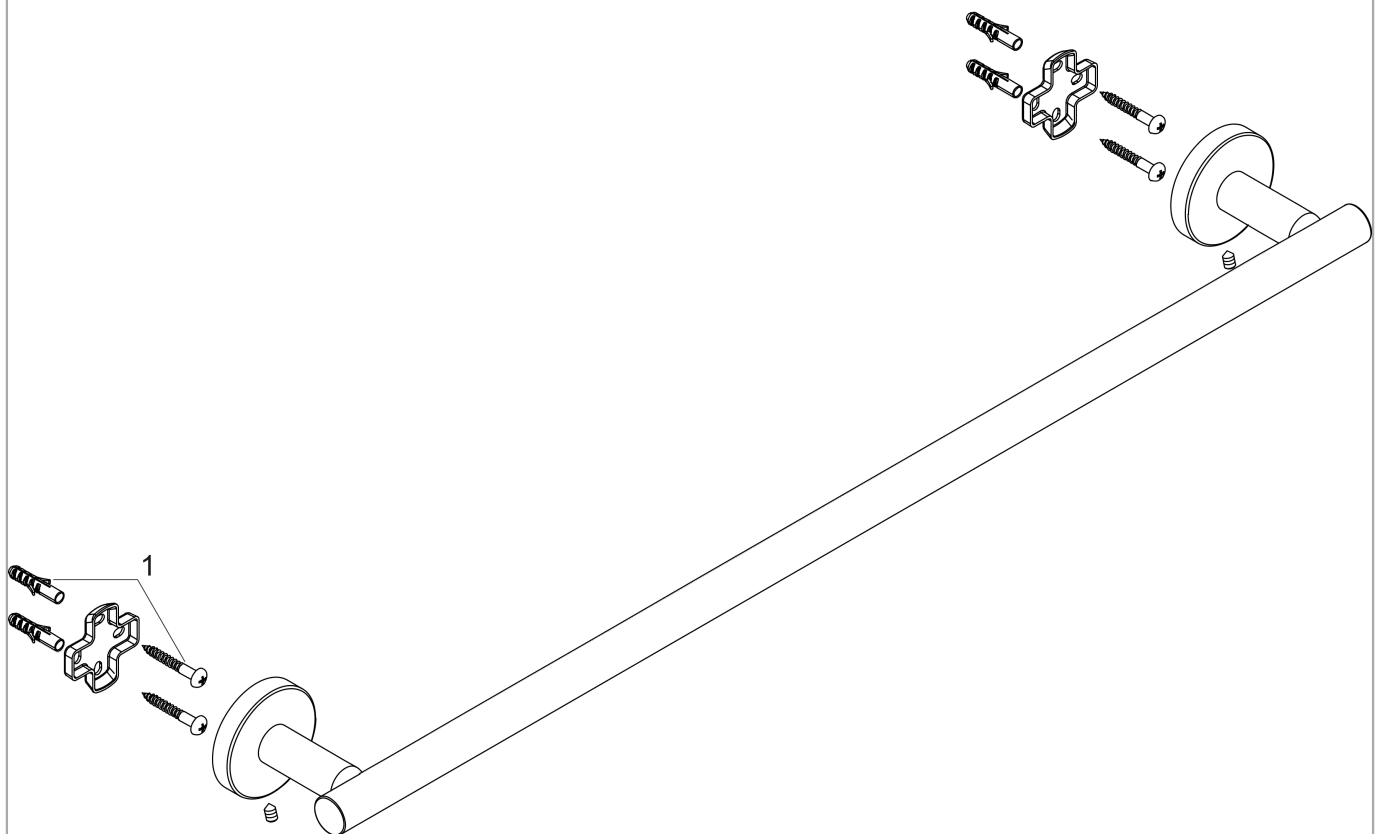

#### product features

- wall-mounted
- material: brass
- material holder: metal
- length: 644 mm
- with mounting material
- concealed fastening
- drilling distance: 600 mm
- diameter drill hole: 6 mm

### Scale drawing

**Logis Universal**  
**Bath towel rail**

Surfaces: **Chrome**    Article Number: **41716000**

**Exploded Drawing**

Year of production: >04/18

**Logis Universal**

**Bath towel rail**

Surfaces: **Chrome** Article Number: **41716000**