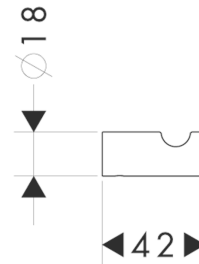

Logis**Towel hook**Surfaces: **Chrome** Article Number: **40511000****Description****product features**

- wall-mounted
- material: metal
- with mounting material
- concealed fastening
- diameter drill hole: 6 mm

Product image**Scale drawing**

Logis

Towel hook

Surfaces: **Chrome** Article Number: **40511000**

Exploded Drawing

Year of production: >09/08

Logis

Towel hook

Surfaces: **Chrome** Article Number: **40511000**

Spare part list

Year of production: >09/08

| Pos. | Description | Article Number | Price | PU |
|-------------|-----------------------|-----------------------|--------------|-----------|
| 1 | hollow set screw M4x4 | 98540000 | € 3,21 | 1 |
| 2 | mounting set | 96179000 | € 11,31 | 1 |