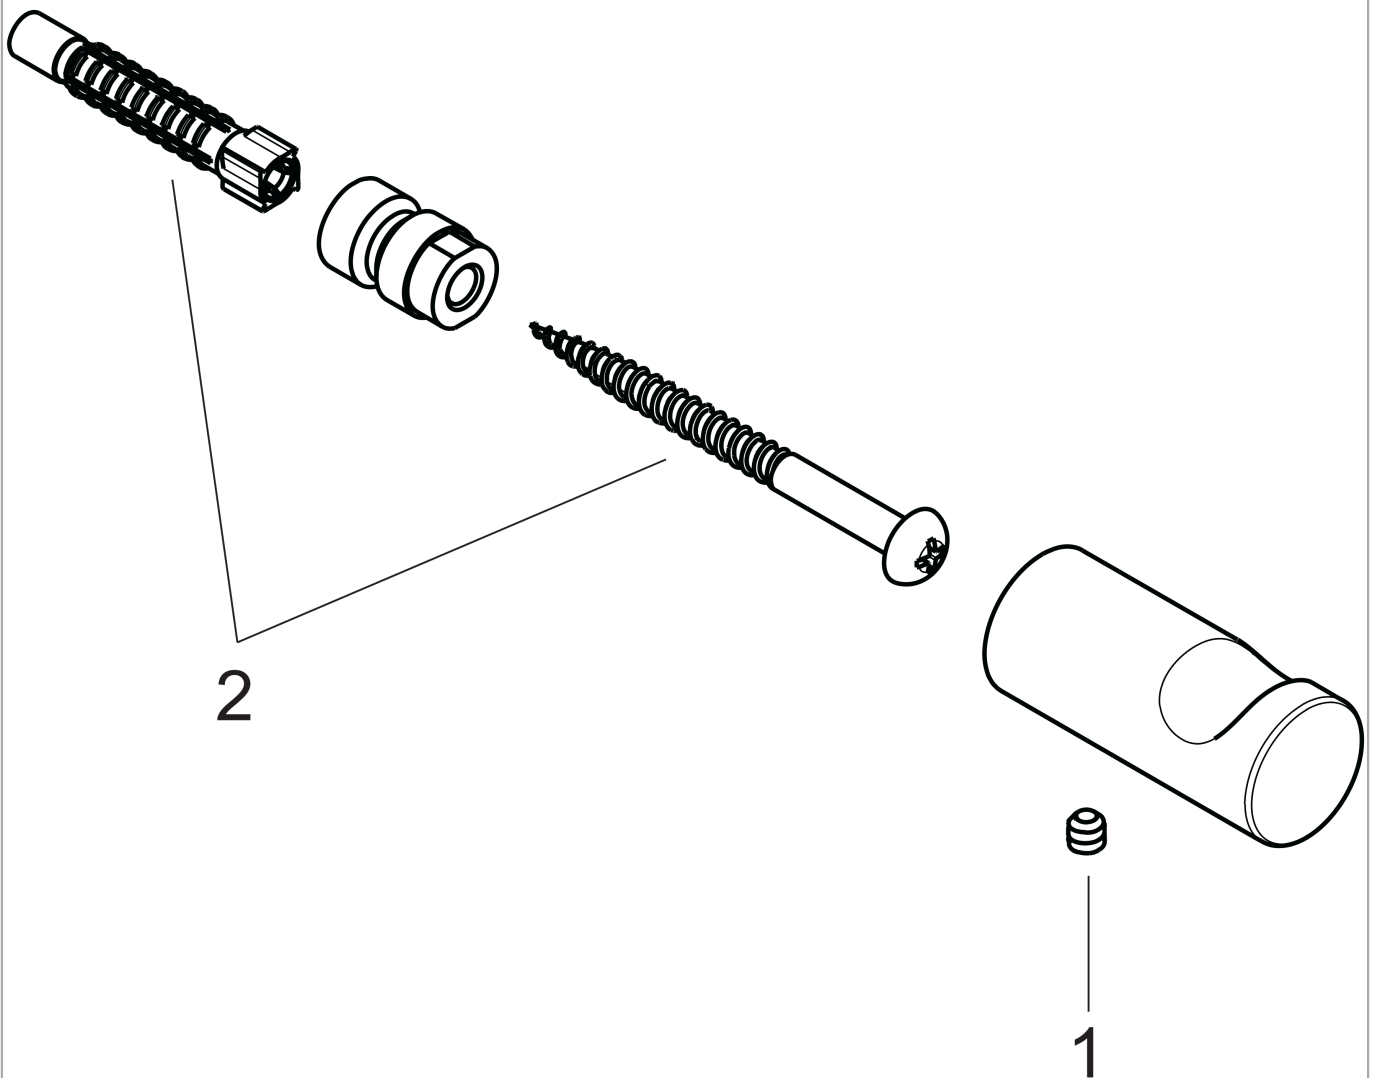

Logis**Towel hook**Surfaces: **Chrome** Article Number: **40511000****Description****product features**

- wall-mounted
- material: metal
- with mounting material
- concealed fastening
- diameter drill hole: 6 mm

Product image**Scale drawing**

Logis

Towel hook

Surfaces: **Chrome** Article Number: **40511000**

Exploded Drawing

Year of production: >09/08

Logis

Towel hook

Surfaces: **Chrome** Article Number: **40511000**

Spare part list

Year of production: >09/08

| Pos. | Description | Article Number | Price | PU |
|-------------|-----------------------|-----------------------|--------------|-----------|
| 1 | hollow set screw M4x4 | 98540000 | € 3,21 | 1 |
| 2 | mounting set | 96179000 | € 11,31 | 1 |