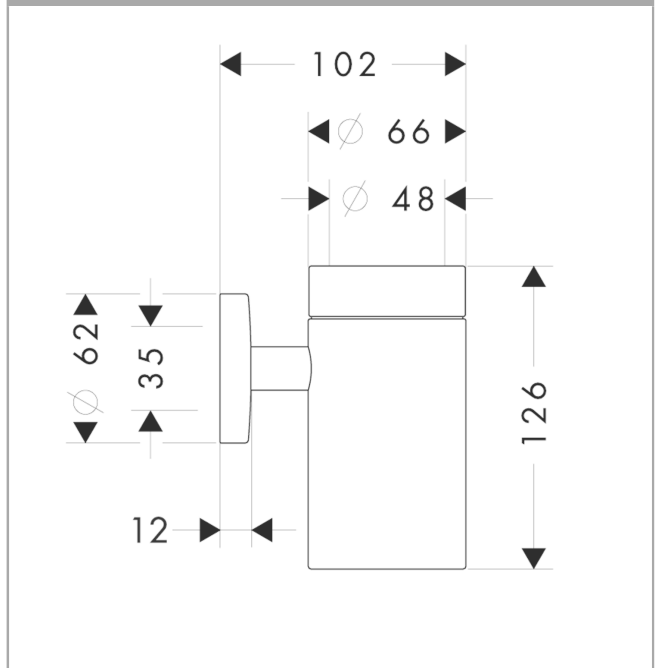

**Logis**

**Toothbrush tumbler**

Surfaces: **Chrome** Article Number: **40518000**

**Description**

**product features**

- wall-mounted
- material: matt glass
- material holder: metal
- with mounting material
- concealed fastening
- drilling distance: 35 mm
- diameter drill hole: 6 mm

**Product image**

**Scale drawing**

**Logis**  
**Toothbrush tumbler**

Surfaces: **Chrome** Article Number: **40518000**

**Exploded Drawing**

Year of production: >09/08

**Logis****Toothbrush tumbler**Surfaces: **Chrome** Article Number: **40518000****Spare part list**

Year of production: &gt;09/08

<b>Pos.</b>	<b>Description</b>	<b>Article Number</b>	<b>Price</b>	<b>PU</b>
1	escutcheon	98538000	€ 18,33	1
2	support element	98539000	€ 28,20	1
3	hollow set screw M4x4	98540000	€ 3,21	1
4	mounting set	96179000	€ 11,31	1
5	tumbler on its own	98546000	€ 44,63	1