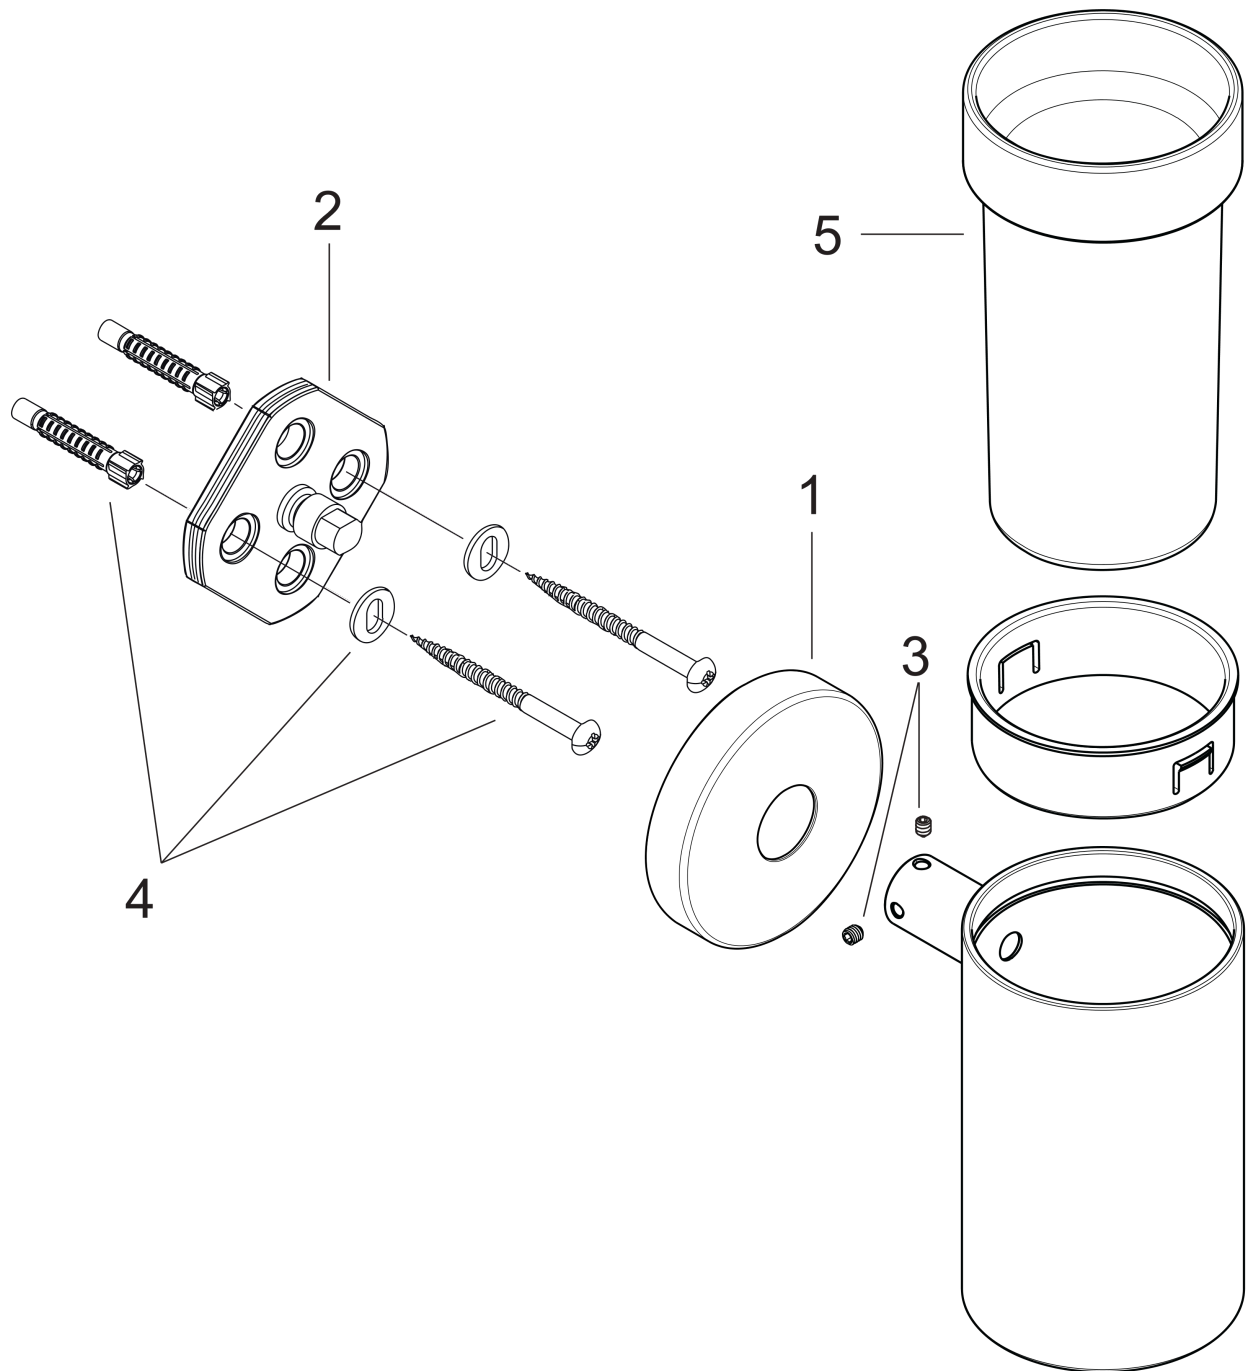

**Logis**

**Toothbrush tumbler**

Surfaces: **Chrome** Article Number: **40518000**

**Description**

**product features**

- wall-mounted
- material: matt glass
- material holder: metal
- with mounting material
- concealed fastening
- drilling distance: 35 mm
- diameter drill hole: 6 mm

**Product image**

**Scale drawing**

**Logis**  
**Toothbrush tumbler**

Surfaces: **Chrome** Article Number: **40518000**

**Exploded Drawing**

Year of production: >09/08

**Logis****Toothbrush tumbler**Surfaces: **Chrome** Article Number: **40518000****Spare part list**

Year of production: &gt;09/08

<b>Pos.</b>	<b>Description</b>	<b>Article Number</b>	<b>Price</b>	<b>PU</b>
1	escutcheon	98538000	€ 18,33	1
2	support element	98539000	€ 28,20	1
3	hollow set screw M4x4	98540000	€ 3,21	1
4	mounting set	96179000	€ 11,31	1
5	tumbler on its own	98546000	€ 44,63	1