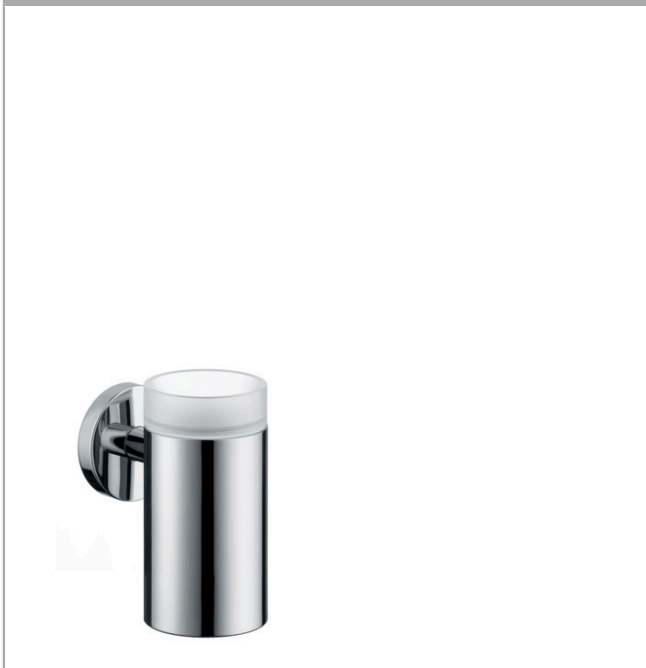

**Logis**

**Toothbrush tumbler**

Surfaces: **Chrome** Article Number: **40518000**

**Description**

**product features**

- wall-mounted
- material: matt glass
- material holder: metal
- with mounting material
- concealed fastening
- drilling distance: 35 mm
- diameter drill hole: 6 mm

**Product image**

**Scale drawing**

**Logis**  
**Toothbrush tumbler**

Surfaces: **Chrome** Article Number: **40518000**

**Exploded Drawing**

Year of production: >09/08

**Logis****Toothbrush tumbler**Surfaces: **Chrome** Article Number: **40518000****Spare part list**

Year of production: &gt;09/08

<b>Pos.</b>	<b>Description</b>	<b>Article Number</b>	<b>Price</b>	<b>PU</b>
1	escutcheon	98538000	€ 18,33	1
2	support element	98539000	€ 28,20	1
3	hollow set screw M4x4	98540000	€ 3,21	1
4	mounting set	96179000	€ 11,31	1
5	tumbler on its own	98546000	€ 44,63	1