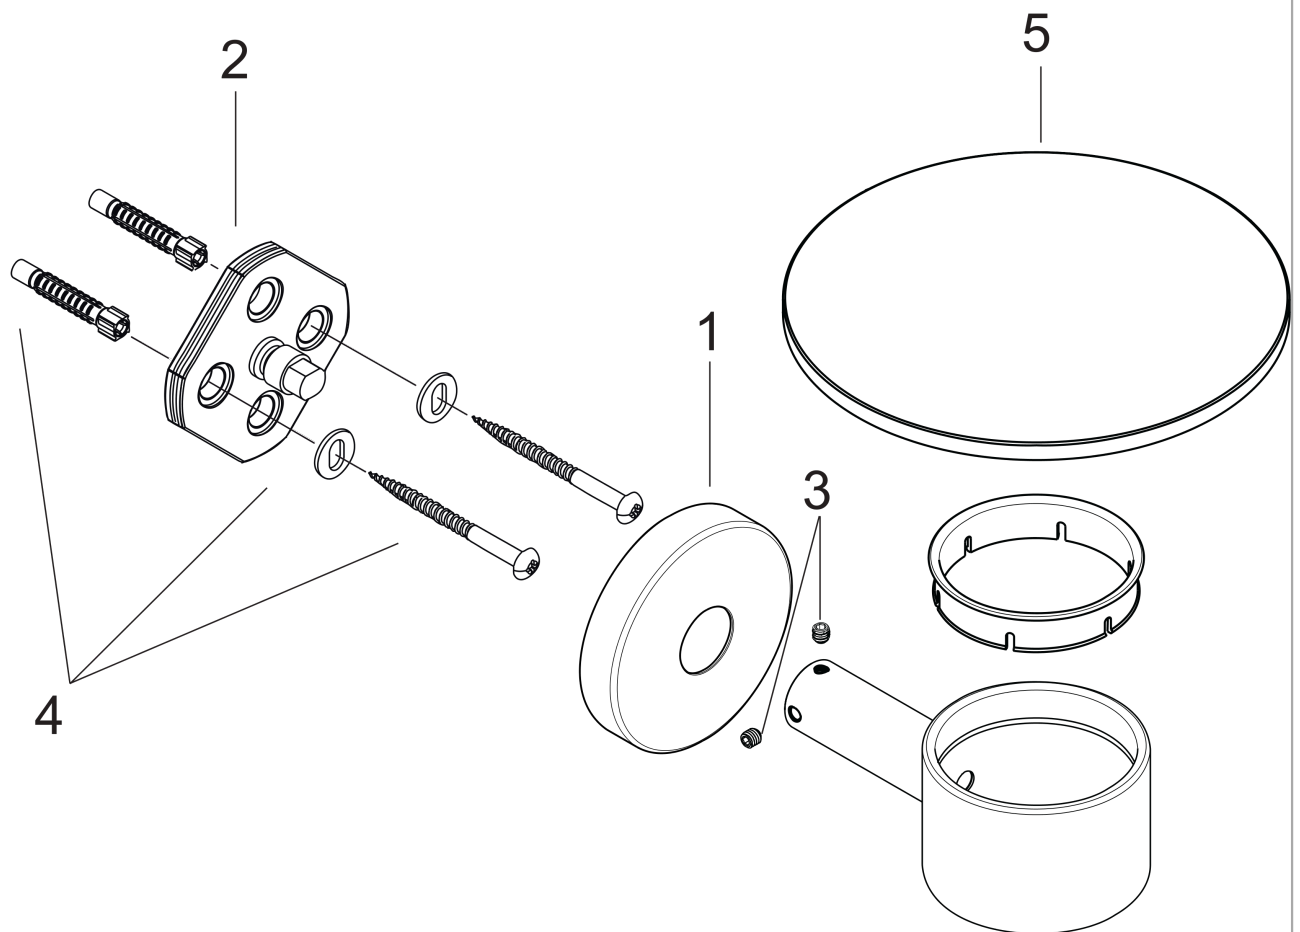

Logis

Soap dish

Surfaces: **Chrome** Article Number: **40515000**

Description

product features

- wall-mounted
- material recess: matt glass
- material holder: metal
- with mounting material
- concealed fastening
- drilling distance: 35 mm
- diameter drill hole: 6 mm

Product image

Scale drawing

Logis

Soap dish

Surfaces: **Chrome**

Article Number: **40515000**

Exploded Drawing

Year of production: >09/08

Logis**Soap dish**Surfaces: **Chrome** Article Number: **40515000****Spare part list**

Year of production: >09/08

Pos.	Description	Article Number	Price	PU
1	escutcheon	98538000	€ 18,33	1
2	support element	98539000	€ 28,20	1
3	hollow set screw M4x4	98540000	€ 3,21	1
4	mounting set	96179000	€ 11,31	1
5	soap recess	98542000	€ 35,94	1