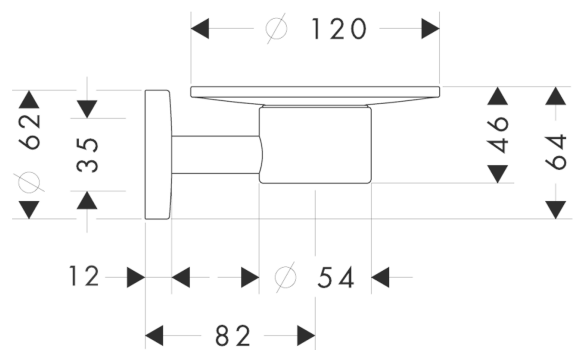

Logis

Soap dish

Surfaces: **Chrome** Article Number: **40515000**

Description

product features

- wall-mounted
- material recess: matt glass
- material holder: metal
- with mounting material
- concealed fastening
- drilling distance: 35 mm
- diameter drill hole: 6 mm

Product image

Scale drawing

Logis

Soap dish

Surfaces: **Chrome**

Article Number: **40515000**

Exploded Drawing

Year of production: >09/08

Logis**Soap dish**Surfaces: **Chrome** Article Number: **40515000****Spare part list**

Year of production: >09/08

Pos.	Description	Article Number	Price	PU
1	escutcheon	98538000	€ 18,33	1
2	support element	98539000	€ 28,20	1
3	hollow set screw M4x4	98540000	€ 3,21	1
4	mounting set	96179000	€ 11,31	1
5	soap recess	98542000	€ 35,94	1