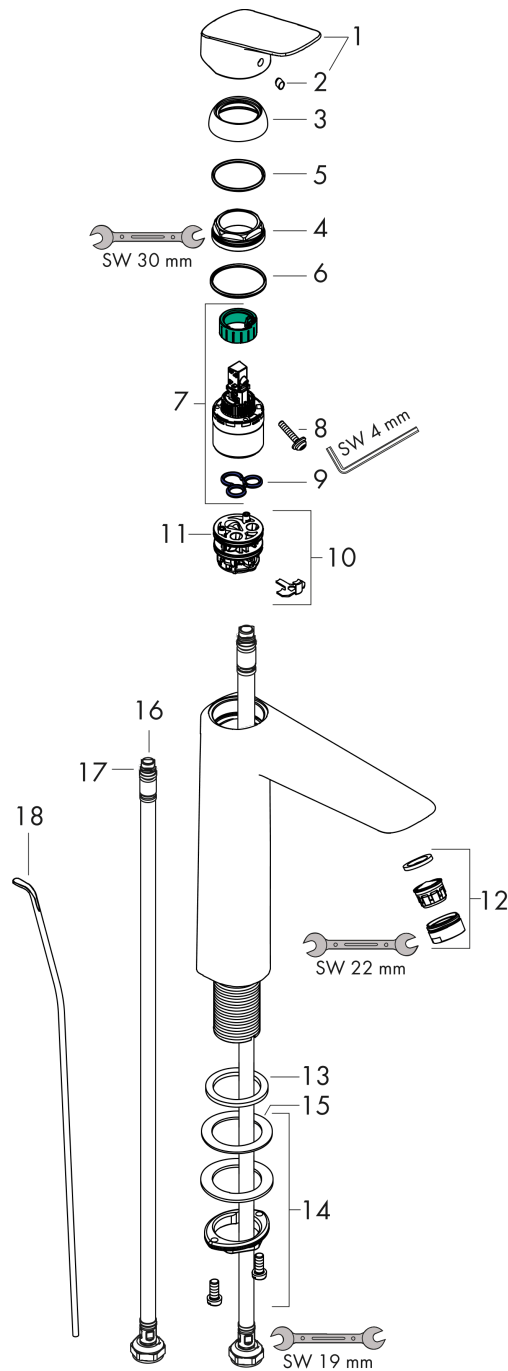

Logis

Single lever basin mixer 190 with pop-up waste set

Surfaces: **Chrome** Article Number: **71090000**

Description

product features

- consists of: single lever basin mixer, waste set
- ComfortZone 190
- projection: 166 mm
- spout height: 195 mm
- spray type: Normal spray
- maximum flow rate at 3 bar: 5 l/min
- ceramic cartridge
- temperature limitation adjustable
- suitable for continuous flow water heaters
- pop-up waste set G 1¼
- material waste set: synthetic
- connection type: G ¾ connections
- connection dimension: DN15

Technology

Certificates

Product image

Scale drawing

Logis

Single lever basin mixer 190 with pop-up waste set

Surfaces: **Chrome** Article Number: **71090000**

Flowchart

Logis
Single lever basin mixer 190 with pop-up waste set
 Surfaces: **Chrome** Article Number: **71090000**

Exploded Drawing

Year of production: >05/17

Logis**Single lever basin mixer 190 with pop-up waste set**Surfaces: **Chrome** Article Number: **71090000****Spare part list**

Year of production: >05/17

Pos.	Description	Article Number	Price	PU
1	handle	92224000	€ 44,63	1
2	screw cover	96338000	€ 3,21	1
3	flange	97406000	€ 18,33	1
4	nut	97209000	€ 13,92	1
5	O-Ring 32x2	98193000	€ 3,21	1
6	O-ring 35x2	92604000	€ 5,24	1
7	cartridge, assy	92730000	€ 57,12	1
8	locking screw for handle	95140000	€ 5,24	1
9	seal	95008000	€ 8,45	1
10	adapter for cartridge	98750000	€ 11,31	1
11	O-Ring 30x2	98186000	€ 3,21	1
12	aerator M24x1 (5 l/min)	92372000	€ 18,33	1
13	flat seal	98749000	€ 5,24	1
14	fixing set (Ø 32)	13961000	€ 22,37	1
15	lever collar	97548000	€ 3,21	1
16	connection hose 600 mm M8x0,75 G3/8	96556000	€ 22,37	1
17	O-ring 6,6x1,6	93019000	€ 3,21	1
18	pull rod	96657000	€ 11,31	1
a	pop up waste	92168000	€ 35,94	1
b	fixation extension 35 mm	13898000	€ 70,57	1