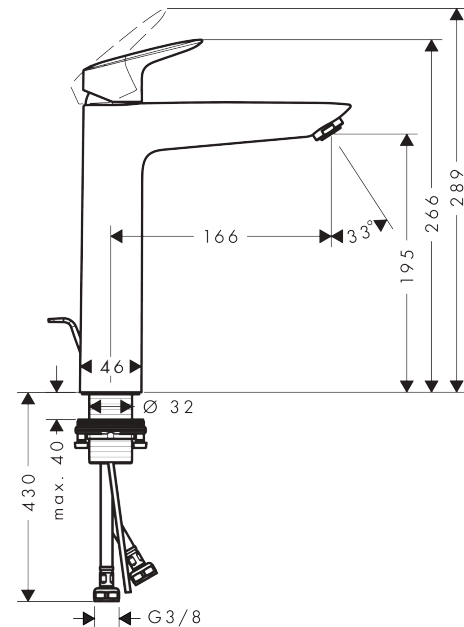

Logis

Single lever basin mixer 190 with pop-up waste set

Surfaces: **Chrome** Article Number: **71090000**

Description

product features

- consists of: single lever basin mixer, waste set
- ComfortZone 190
- projection: 166 mm
- spout height: 195 mm
- spray type: Normal spray
- maximum flow rate at 3 bar: 5 l/min
- ceramic cartridge
- temperature limitation adjustable
- suitable for continuous flow water heaters
- pop-up waste set G 1¼
- material waste set: synthetic
- connection type: G ¾ connections
- connection dimension: DN15

Technology

Certificates

Product image

Scale drawing

Logis

Single lever basin mixer 190 with pop-up waste set

Surfaces: **Chrome** Article Number: **71090000**

Flowchart

Logis
Single lever basin mixer 190 with pop-up waste set
 Surfaces: **Chrome** Article Number: **71090000**

Exploded Drawing

Year of production: >05/17

Logis**Single lever basin mixer 190 with pop-up waste set**Surfaces: **Chrome** Article Number: **71090000****Spare part list**

Year of production: >05/17

Pos.	Description	Article Number	Price	PU
1	handle	92224000	€ 44,63	1
2	screw cover	96338000	€ 3,21	1
3	flange	97406000	€ 18,33	1
4	nut	97209000	€ 13,92	1
5	O-Ring 32x2	98193000	€ 3,21	1
6	O-ring 35x2	92604000	€ 5,24	1
7	cartridge, assy	92730000	€ 57,12	1
8	locking screw for handle	95140000	€ 5,24	1
9	seal	95008000	€ 8,45	1
10	adapter for cartridge	98750000	€ 11,31	1
11	O-Ring 30x2	98186000	€ 3,21	1
12	aerator M24x1 (5 l/min)	92372000	€ 18,33	1
13	flat seal	98749000	€ 5,24	1
14	fixing set (Ø 32)	13961000	€ 22,37	1
15	lever collar	97548000	€ 3,21	1
16	connection hose 600 mm M8x0,75 G3/8	96556000	€ 22,37	1
17	O-ring 6,6x1,6	93019000	€ 3,21	1
18	pull rod	96657000	€ 11,31	1
a	pop up waste	92168000	€ 35,94	1
b	fixation extension 35 mm	13898000	€ 70,57	1