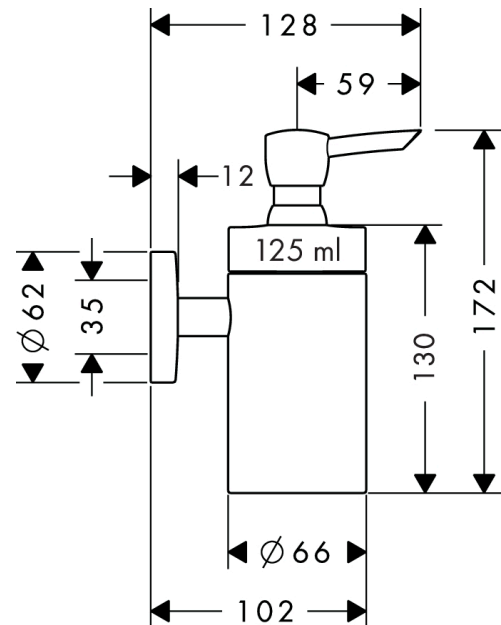

Logis

Liquid soap dispenser

Surfaces: **Chrome** Article Number: **40514000**

Description

product features

- wall-mounted
- material holder: metal
- material container: matt glass
- type of soap: liquid soap
- filling capacity 125 ml
- dosage 1.5 ml
- with mounting material
- concealed fastening
- drilling distance: 35 mm
- diameter drill hole: 6 mm

Product image

Scale drawing

Logis
Liquid soap dispenser

Surfaces: **Chrome** Article Number: **40514000**

Exploded Drawing

Year of production: >09/08

Logis

Liquid soap dispenser

Surfaces: **Chrome** Article Number: **40514000**

Spare part list

Year of production: >09/08

Pos.	Description	Article Number	Price	PU
1	escutcheon	98538000	€ 18,33	1
2	support element	98539000	€ 28,20	1
3	hollow set screw M4x4	98540000	€ 3,21	1
4	mounting set	96179000	€ 11,31	1
5	pump	96306000	€ 18,33	1
6	glass for lotion dispenser	98544000	€ 44,63	1