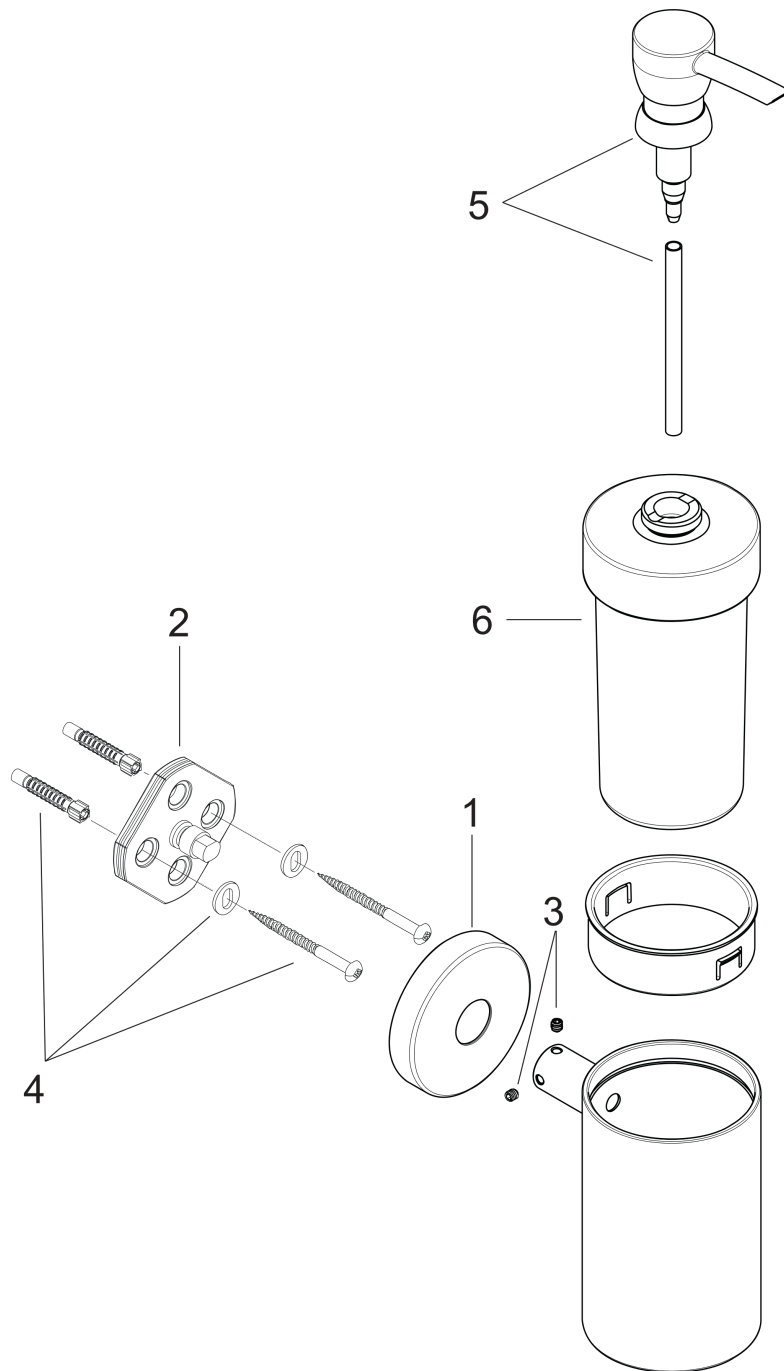

Logis

Liquid soap dispenser

Surfaces: **Chrome** Article Number: **40514000**

Description

product features

- wall-mounted
- material holder: metal
- material container: matt glass
- type of soap: liquid soap
- filling capacity 125 ml
- dosage 1.5 ml
- with mounting material
- concealed fastening
- drilling distance: 35 mm
- diameter drill hole: 6 mm

Product image

Scale drawing

Logis
Liquid soap dispenser

Surfaces: **Chrome** Article Number: **40514000**

Exploded Drawing

Year of production: >09/08

Logis

Liquid soap dispenser

Surfaces: **Chrome** Article Number: **40514000**

Spare part list

Year of production: >09/08

Pos.	Description	Article Number	Price	PU
1	escutcheon	98538000	€ 18,33	1
2	support element	98539000	€ 28,20	1
3	hollow set screw M4x4	98540000	€ 3,21	1
4	mounting set	96179000	€ 11,31	1
5	pump	96306000	€ 18,33	1
6	glass for lotion dispenser	98544000	€ 44,63	1