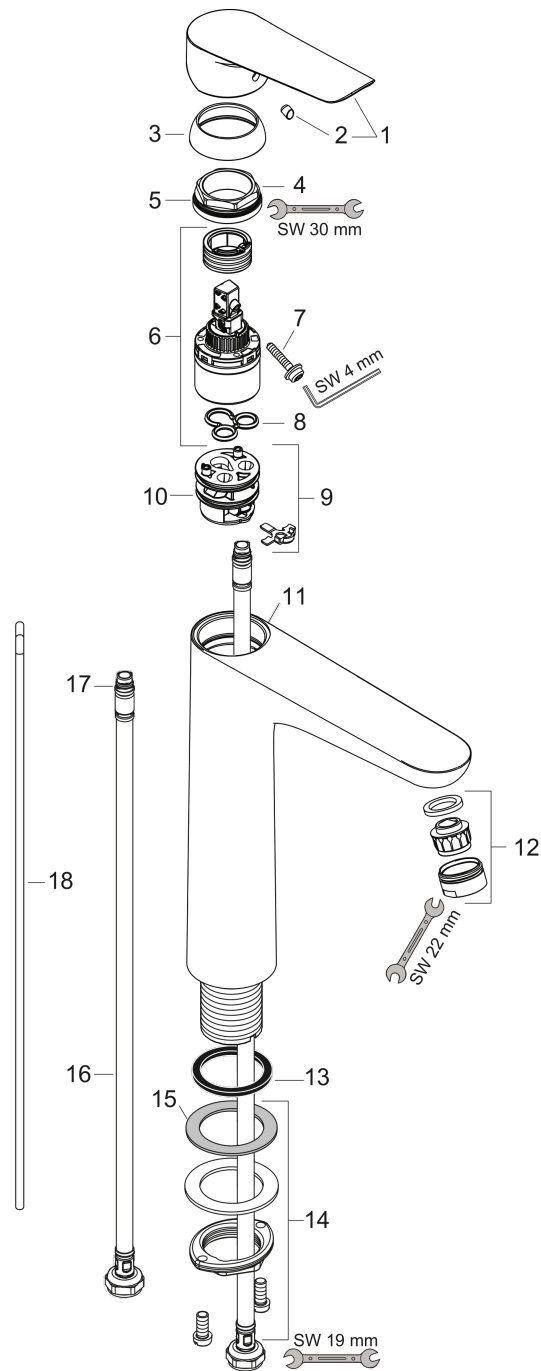

Logis E

Single lever basin mixer 230 with pop-up waste set

Surfaces: **Chrome** Article Number: **71162000**

Description

product features

- consists of: single lever basin mixer, waste set
- ComfortZone 230
- projection 185 mm
- spray type: normal spray
- maximum flow rate at 3 bar: 5 l/min
- ceramic cartridge
- temperature limitation adjustable
- suitable for continuous flow water heaters
- pop-up waste set G 1¼
- material waste set: synthetic
- connection type: G ¾ connections
- connection dimension: DN15

Technology

Product image

Scale drawing

Flowchart

Logis E
Single lever basin mixer 230 with pop-up waste set
 Surfaces: **Chrome** Article Number: **71162000**

Exploded Drawing

Year of production: >04/17

Logis E

Single lever basin mixer 230 with pop-up waste set

Surfaces: **Chrome** Article Number: **71162000**

Spare part list

Year of production: >04/17

Pos.	Description	Article Number	Price	PU
1	handle	93024000	-	1
2	screw cover	96338000	-	1
3	flange	97406000	-	1
4	nut	97209000	-	1
5	O-Ring 32x2	98193000	-	1
6	cartridge, assy	92730000	-	1
7	locking screw for handle	95140000	-	1
8	seal	95008000	-	1
9	adapter for cartridge	98750000	-	1
10	O-Ring 30x2	98186000	-	1
11	O-ring 35x2	92604000	-	1
12	aerator M24x1 (5 l/min)	92372000	-	1
13	flat seal	98749000	-	1
14	fixing set (Ø 32)	13961000	-	1
15	lever collar	97548000	-	1
16	connection hose 600 mm M8x0,75 G3/8	96556000	-	1
17	O-ring 6,6x1,6	93019000	-	1
18	pull rod	96657000	-	1
a	pop up waste	92168000	-	1
b	fixation extension 35 mm	13898000	-	1