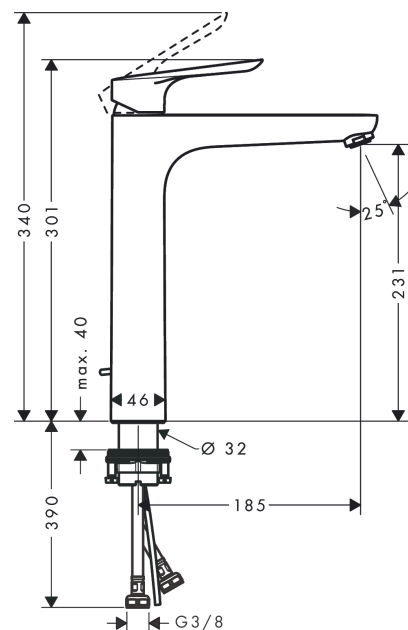

Logis E

Single lever basin mixer 230 with pop-up waste set

Surfaces: **Chrome** Article Number: **71162000**

Description

product features

- consists of: single lever basin mixer, waste set
- ComfortZone 230
- projection 185 mm
- spray type: normal spray
- maximum flow rate at 3 bar: 5 l/min
- ceramic cartridge
- temperature limitation adjustable
- suitable for continuous flow water heaters
- pop-up waste set G 1¼
- material waste set: synthetic
- connection type: G ¾ connections
- connection dimension: DN15

Technology

Product image

Scale drawing

Flowchart

Logis E
Single lever basin mixer 230 with pop-up waste set
 Surfaces: **Chrome** Article Number: **71162000**

Exploded Drawing

Year of production: >04/17

Logis E

Single lever basin mixer 230 with pop-up waste set

Surfaces: **Chrome** Article Number: **71162000**

Spare part list

Year of production: >04/17

Pos.	Description	Article Number	Price	PU
1	handle	93024000	-	1
2	screw cover	96338000	-	1
3	flange	97406000	-	1
4	nut	97209000	-	1
5	O-Ring 32x2	98193000	-	1
6	cartridge, assy	92730000	-	1
7	locking screw for handle	95140000	-	1
8	seal	95008000	-	1
9	adapter for cartridge	98750000	-	1
10	O-Ring 30x2	98186000	-	1
11	O-ring 35x2	92604000	-	1
12	aerator M24x1 (5 l/min)	92372000	-	1
13	flat seal	98749000	-	1
14	fixing set (Ø 32)	13961000	-	1
15	lever collar	97548000	-	1
16	connection hose 600 mm M8x0,75 G3/8	96556000	-	1
17	O-ring 6,6x1,6	93019000	-	1
18	pull rod	96657000	-	1
a	pop up waste	92168000	-	1
b	fixation extension 35 mm	13898000	-	1