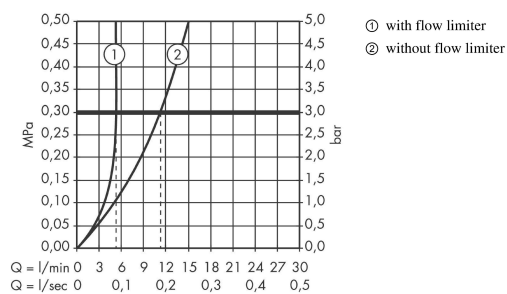

Logis E

Single lever basin mixer 230 with pop-up waste set

Surfaces: **Chrome** Article Number: **71162000**

Description

product features

- consists of: single lever basin mixer, waste set
- ComfortZone 230
- projection 185 mm
- spray type: normal spray
- maximum flow rate at 3 bar: 5 l/min
- ceramic cartridge
- temperature limitation adjustable
- suitable for continuous flow water heaters
- pop-up waste set G 1¼
- material waste set: synthetic
- connection type: G ¾ connections
- connection dimension: DN15

Technology

Product image

Scale drawing

Flowchart

Logis E
Single lever basin mixer 230 with pop-up waste set
 Surfaces: **Chrome** Article Number: **71162000**

Exploded Drawing

Year of production: >04/17

Logis E