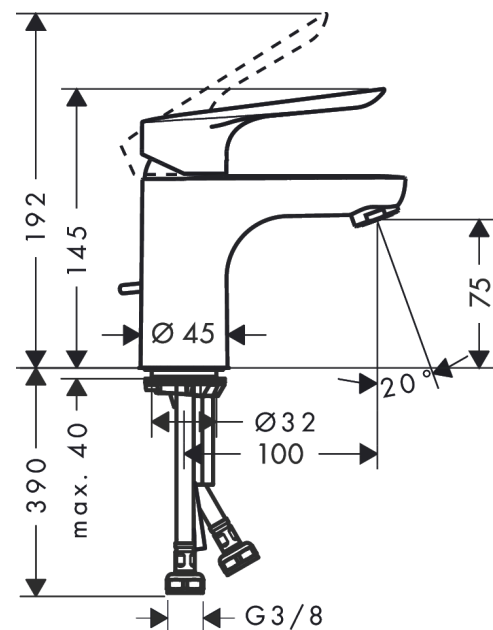

Logis E

Single lever basin mixer 70 with pop-up waste set

Surfaces: **Chrome** Article Number: **71160000**

Description

product features

- consists of: single lever basin mixer, waste set
- ComfortZone 70
- projection 107 mm
- normal spray
- flow rate at 3 bar: 5 l/min
- ceramic cartridge
- temperature limitation adjustable
- suitable for continuous flow water heaters
- pop-up waste set G 1¼
- material waste set: synthetic
- connection type: G ¾ connections
- connection dimension: DN15

Technology

Product image

Scale drawing

Flowchart