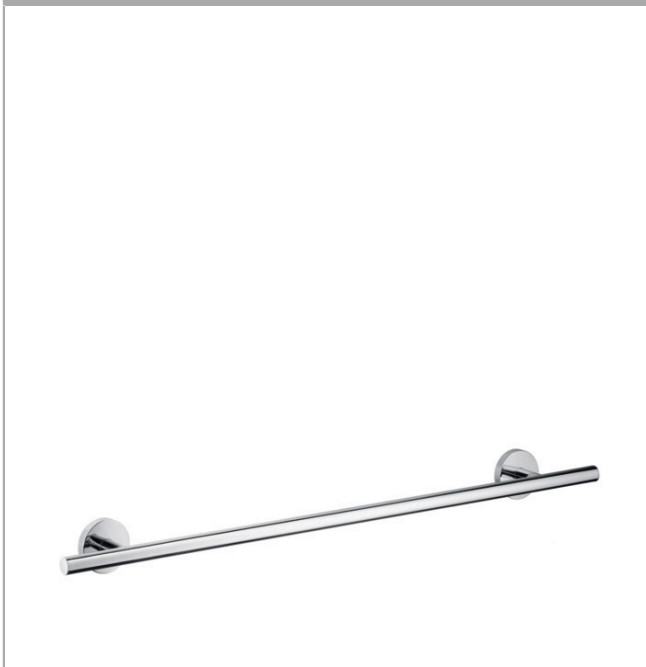

Logis

Bath towel rail

Surfaces: **Chrome** Article Number: **40516000**

Description

product features

- wall-mounted
- material: brass
- material holder: metal
- fixed
- length: 763 mm
- with mounting material
- concealed fastening
- drilling distance: 600 mm
- diameter drill hole: 6 mm

Product image

Scale drawing

Logis

Bath towel rail

Surfaces: **Chrome**

Article Number: **40516000**

Exploded Drawing

Year of production: >09/08

Logis

Bath towel rail

Surfaces: **Chrome** Article Number: **40516000**

Spare part list

Year of production: >09/08

Pos.	Description	Article Number	Price	PU
1	escutcheon	95108000	€ 18,33	1
2	support element	98539000	€ 28,20	1
3	hollow set screw M4x4	98540000	€ 3,21	1
4	mounting set	96179000	€ 11,31	1