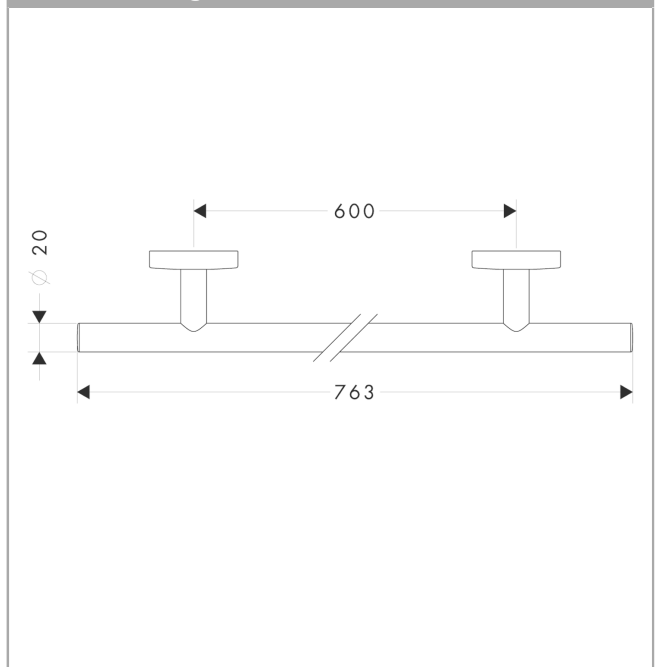

Logis

Bath towel rail

Surfaces: **Chrome** Article Number: **40516000**

Description

product features

- wall-mounted
- material: brass
- material holder: metal
- fixed
- length: 763 mm
- with mounting material
- concealed fastening
- drilling distance: 600 mm
- diameter drill hole: 6 mm

Product image

Scale drawing

Logis

Bath towel rail

Surfaces: **Chrome**

Article Number: **40516000**

Exploded Drawing

Year of production: >09/08

Logis

Bath towel rail

Surfaces: **Chrome** Article Number: **40516000**

Spare part list

Year of production: >09/08

Pos.	Description	Article Number	Price	PU
1	escutcheon	95108000	€ 18,33	1
2	support element	98539000	€ 28,20	1
3	hollow set screw M4x4	98540000	€ 3,21	1
4	mounting set	96179000	€ 11,31	1