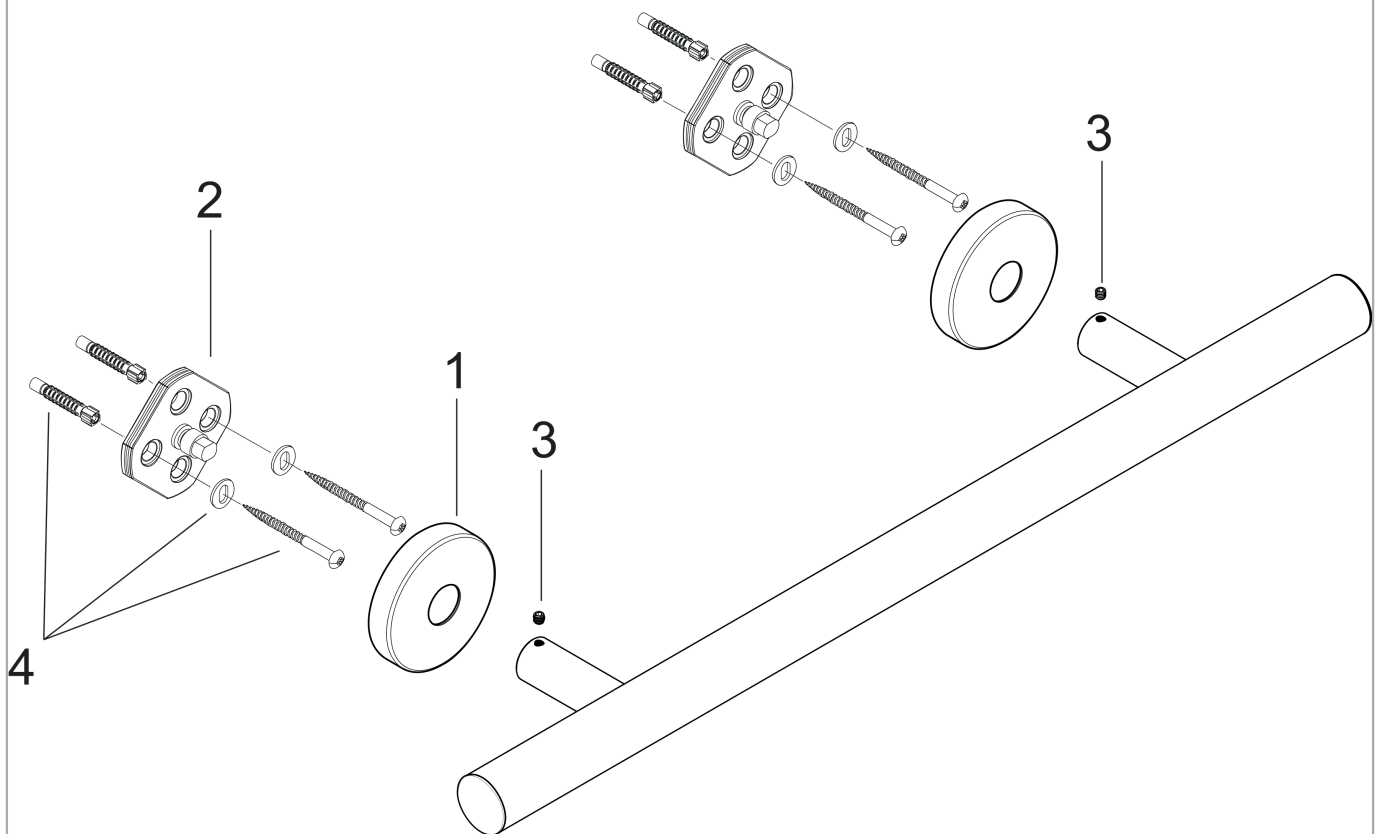

Logis

Bath towel rail

Surfaces: **Chrome** Article Number: **40516000**

Description

product features

- wall-mounted
- material: brass
- material holder: metal
- fixed
- length: 763 mm
- with mounting material
- concealed fastening
- drilling distance: 600 mm
- diameter drill hole: 6 mm

Product image

Scale drawing

Logis

Bath towel rail

Surfaces: **Chrome**

Article Number: **40516000**

Exploded Drawing

Year of production: >09/08

Logis

Bath towel rail

Surfaces: **Chrome** Article Number: **40516000**

Spare part list

Year of production: >09/08

Pos.	Description	Article Number	Price	PU
1	escutcheon	95108000	€ 18,33	1
2	support element	98539000	€ 28,20	1
3	hollow set screw M4x4	98540000	€ 3,21	1
4	mounting set	96179000	€ 11,31	1