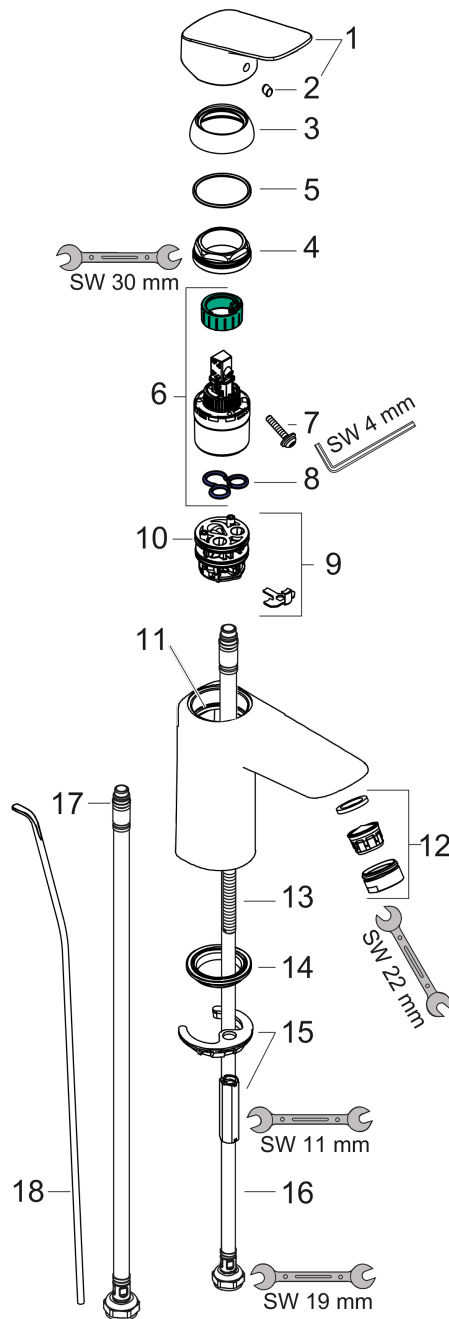

Logis

Single lever basin mixer 100 with pop-up waste set

Surfaces: **Chrome** Article Number: **71100000**

Description

product features

- consists of: single lever basin mixer, waste set
- ComfortZone 100
- projection: 108 mm
- spout height: 93 mm
- spray type: normal spray
- maximum flow rate at 3 bar: 5 l/min
- ceramic cartridge
- temperature limitation adjustable
- suitable for continuous flow water heaters
- pop-up waste set G 1¼
- material waste set: synthetic
- connection type: G ¾ connections
- connection dimension: DN15

Technology

Certificates

Product image

Scale drawing

Logis

Single lever basin mixer 100 with pop-up waste set

Surfaces: **Chrome** Article Number: **71100000**

Flowchart

Logis
Single lever basin mixer 100 with pop-up waste set
 Surfaces: **Chrome** Article Number: **71100000**

Exploded Drawing

Year of production: >05/17

Logis

Single lever basin mixer 100 with pop-up waste set

Surfaces: **Chrome** Article Number: **71100000**

Spare part list

Year of production: >05/17

Pos.	Description	Article Number	Price	PU
1	handle	92224000	€ 44,63	1
2	screw cover	96338000	€ 3,21	1
3	flange	97406000	€ 18,33	1
4	nut	97209000	€ 13,92	1
5	O-Ring 32x2	98193000	€ 3,21	1
6	cartridge, assy	92730000	€ 57,12	1
7	locking screw for handle	95140000	€ 5,24	1
8	seal	95008000	€ 8,45	1
9	adapter for cartridge	98750000	€ 11,31	1
10	O-Ring 30x2	98186000	€ 3,21	1
11	O-ring 35x2	92604000	€ 5,24	1
12	aerator M24x1 (5 l/min)	92372000	€ 18,33	1
13	screw M8 x 68	97736000	€ 5,24	1
14	seal Ø 42	98722000	€ 5,24	1
15	fixing set	96016000	€ 28,20	1
16	connection hose 450 mm M8x0,75 G3/8	97206000	€ 28,20	1
17	O-ring 6,6x1,6	93019000	€ 3,21	1
18	pull rod	96657000	€ 11,31	1
a	pop up waste	92168000	€ 35,94	1