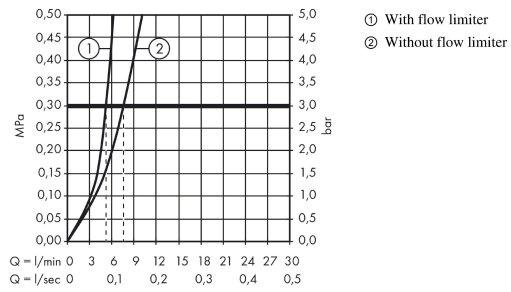

Logis

Single lever basin mixer 100 with pop-up waste set

Surfaces: **Chrome** Article Number: **71100000**

Description

product features

- consists of: single lever basin mixer, waste set
- ComfortZone 100
- projection: 108 mm
- spout height: 93 mm
- spray type: normal spray
- maximum flow rate at 3 bar: 5 l/min
- ceramic cartridge
- temperature limitation adjustable
- suitable for continuous flow water heaters
- pop-up waste set G 1¼
- material waste set: synthetic
- connection type: G ¾ connections
- connection dimension: DN15

Technology

Certificates

Product image

Scale drawing

Logis

Single lever basin mixer 100 with pop-up waste set

Surfaces: **Chrome** Article Number: **71100000**

Flowchart