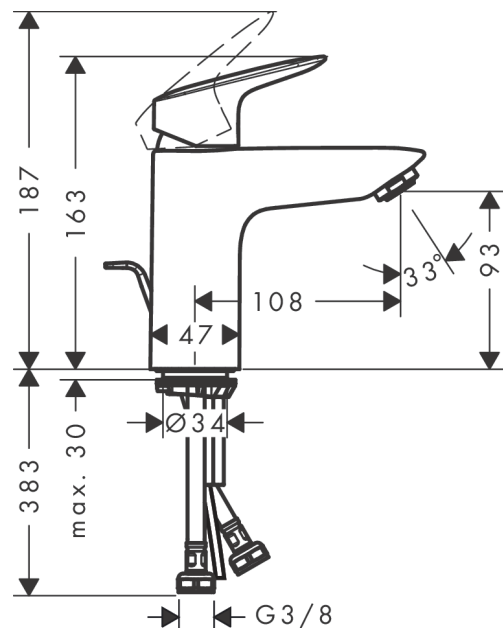

Logis

Single lever basin mixer 100 with pop-up waste set

Surfaces: **Chrome** Article Number: **71100000**

Description

product features

- consists of: single lever basin mixer, waste set
- ComfortZone 100
- projection: 108 mm
- spout height: 93 mm
- spray type: normal spray
- maximum flow rate at 3 bar: 5 l/min
- ceramic cartridge
- temperature limitation adjustable
- suitable for continuous flow water heaters
- pop-up waste set G 1¼
- material waste set: synthetic
- connection type: G ¾ connections
- connection dimension: DN15

Technology

Certificates

Product image

Scale drawing

Logis

Single lever basin mixer 100 with pop-up waste set

Surfaces: **Chrome** Article Number: **71100000**

Flowchart

Logis
Single lever basin mixer 100 with pop-up waste set
 Surfaces: **Chrome** Article Number: **71100000**

Exploded Drawing

Year of production: >05/17

Logis

Single lever basin mixer 100 with pop-up waste set

Surfaces: **Chrome** Article Number: **71100000**

Spare part list

Year of production: >05/17

Pos.	Description	Article Number	Price	PU
1	handle	92224000	€ 44,63	1
2	screw cover	96338000	€ 3,21	1
3	flange	97406000	€ 18,33	1
4	nut	97209000	€ 13,92	1
5	O-Ring 32x2	98193000	€ 3,21	1
6	cartridge, assy	92730000	€ 57,12	1
7	locking screw for handle	95140000	€ 5,24	1
8	seal	95008000	€ 8,45	1
9	adapter for cartridge	98750000	€ 11,31	1
10	O-Ring 30x2	98186000	€ 3,21	1
11	O-ring 35x2	92604000	€ 5,24	1
12	aerator M24x1 (5 l/min)	92372000	€ 18,33	1
13	screw M8 x 68	97736000	€ 5,24	1
14	seal Ø 42	98722000	€ 5,24	1
15	fixing set	96016000	€ 28,20	1
16	connection hose 450 mm M8x0,75 G3/8	97206000	€ 28,20	1
17	O-ring 6,6x1,6	93019000	€ 3,21	1
18	pull rod	96657000	€ 11,31	1
a	pop up waste	92168000	€ 35,94	1