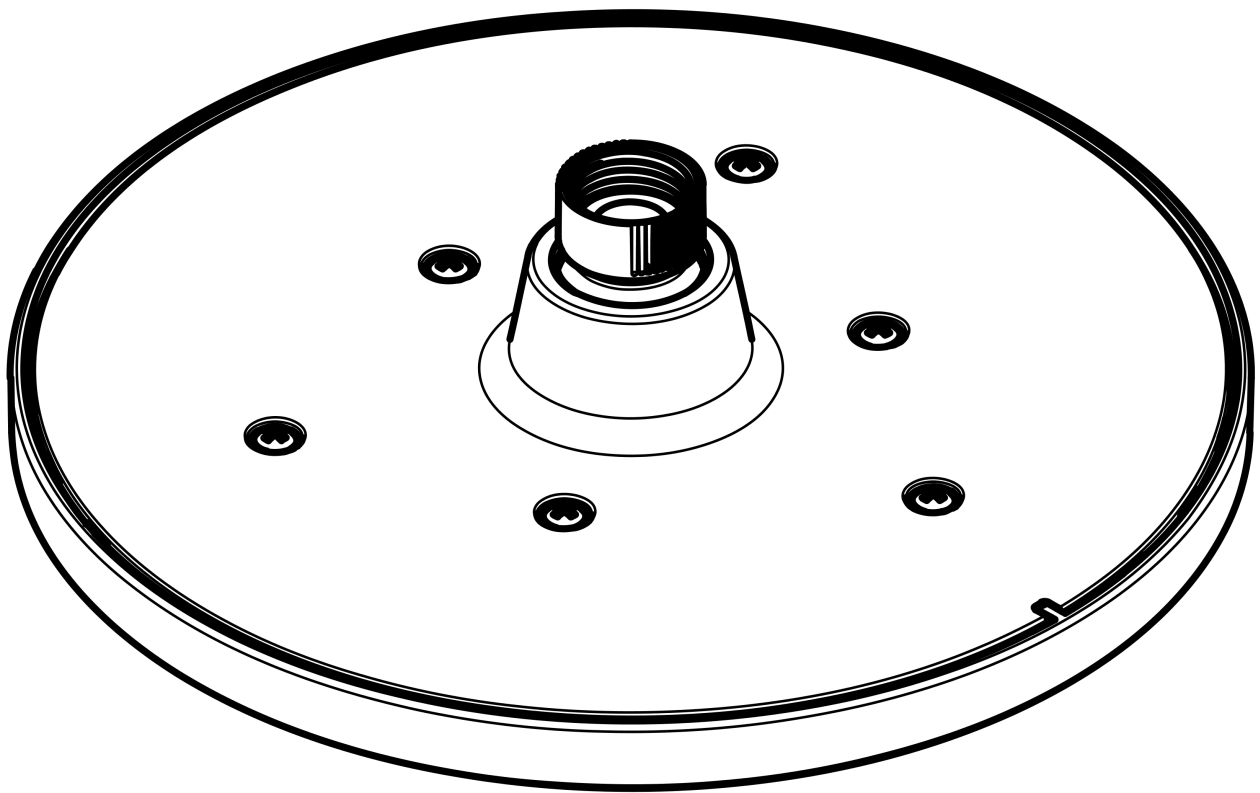

Vernis Blend
Overhead shower 200 1jet
Surfaces: **Chrome** Article Number: **26271000**

Exploded Drawing

Year of production: >04/21