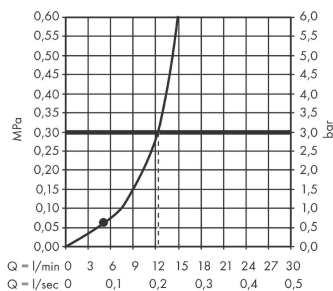

Flowchart

The consumption was measured in combination with the appropriate fittings (thermostat/mixer/ in-wall valve) to reflect actual application in practice.