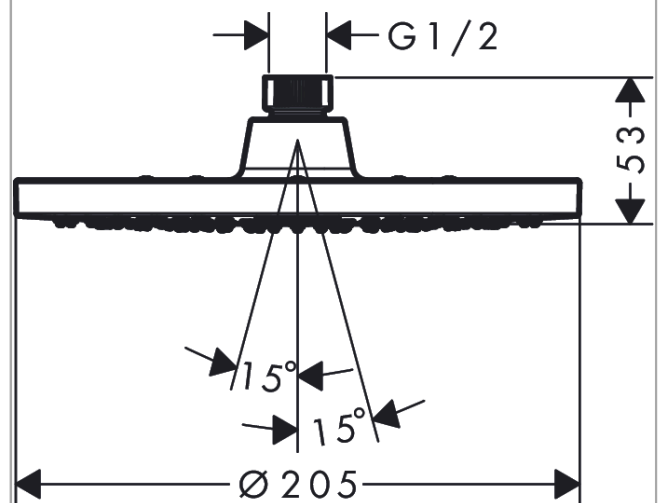

##### product features

- shower head size: 205 mm
- spray type: Rain
- ball-joint: overhead shower angle adjustable
- material spray disc: plastic
- maximum flow rate at 3 bar: 12,4 l/min
- minimum flow pressure: 1 bar
- overhead shower removable for cleaning
- installation: ceiling or wall
- connection thread G 1/2
- connection dimension: DN15

#### Scale drawing