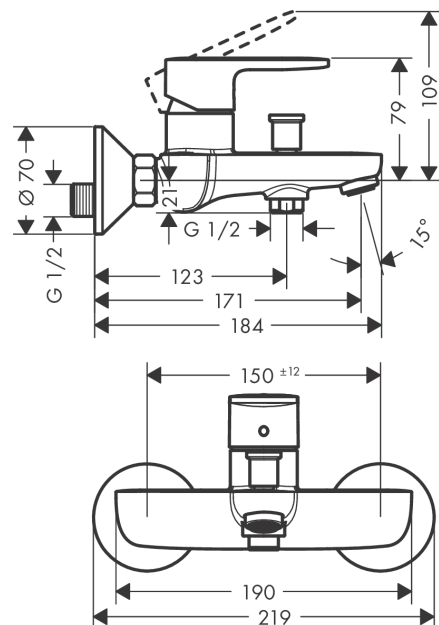

Vernis Blend

Single lever bath mixer for exposed installation

Surfaces: **Chrome** Article Number: **71440000**

Description

product features

- 2 functions
- projection: 171 mm
- centre distance: 150 ± 12 mm
- spray type mixer: Normal spray
- maximum flow rate at 3 bar: 22,5 l/min
- flow rate for bath spout at 3 bar: 22,5 l/min
- flow rate of hand shower at 3 bar: 15,7 l/min
- ceramic cartridge
- temperature limitation adjustable
- diverter with automatic resetting
- with silencer
- suitable for continuous flow water heaters
- connection dimension: DN15
- connection type: s-shaped connections
- min. operating pressure: 1 bar
- max. operating pressure: 10 bar

Technology

Certificates

Product image

Scale drawing