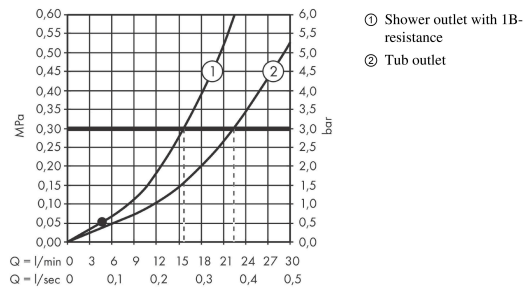

Vernis Blend
Single lever bath mixer for exposed installation
Surfaces: **Chrome** Article Number: **71440000**

Flowchart