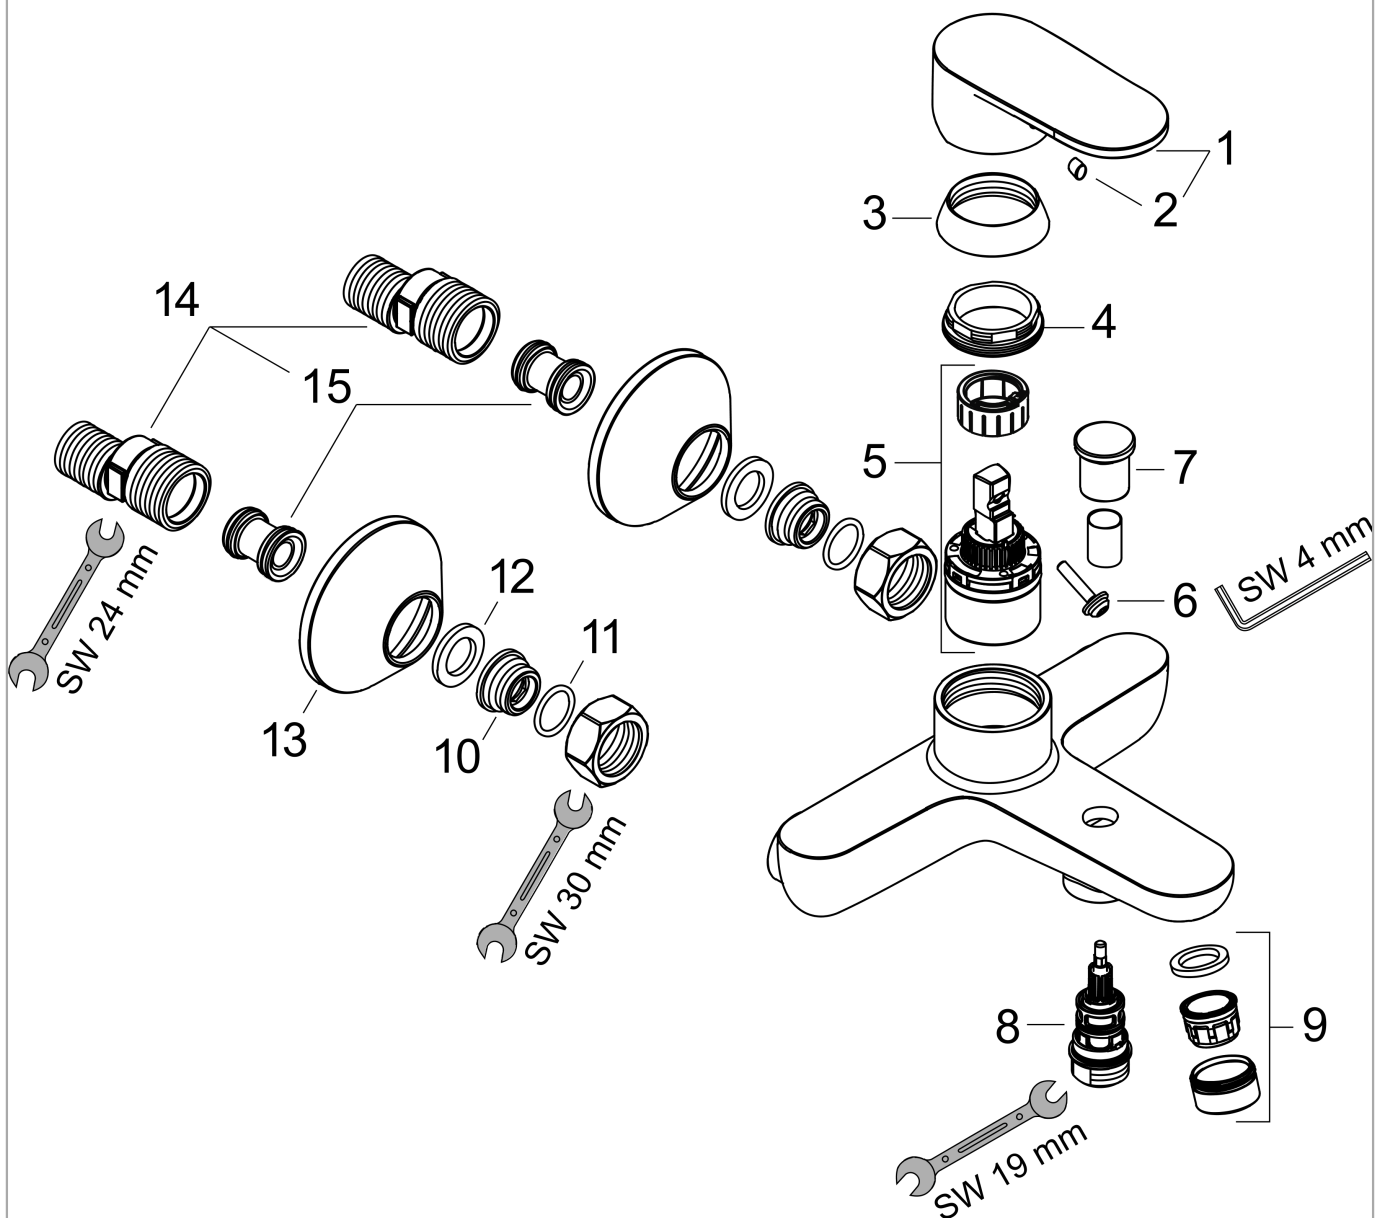

Vernis Blend
Single lever bath mixer for exposed installation
Surfaces: **Chrome** Article Number: **71440000**

Exploded Drawing

Year of production: >01/21

Vernis Blend

Single lever bath mixer for exposed installation

Surfaces: **Chrome** Article Number: **71440000**

Spare part list

Year of production: >01/21

Pos.	Description	Article Number	Price	PU
1	handle	93715000	€ 35,94	1
2	screw cover	96338000	€ 3,21	1
3	flange	93716000	€ 5,24	1
4	nut	93717000	€ 11,31	1
5	cartridge, assy	92730000	€ 57,12	1
6	locking screw for handle	95140000	€ 5,24	1
7	diverter knob	93766000	€ 13,92	1
8	selector	97978000	€ 57,12	1
9	aerator M24x1 (38 l/min)	92513000	€ 11,31	1
10	connecting thread G½	93767000	€ 8,45	1
11	O-ring 16x2	98133000	€ 3,21	1
12	filter packing	96922000	€ 8,45	1
13	escutcheon Ø 70 mm	93718000	€ 11,31	1
14	set of S-unions (±12 mm)	94140000	€ 44,63	1
15	noise reduction	96429000	€ 5,24	1