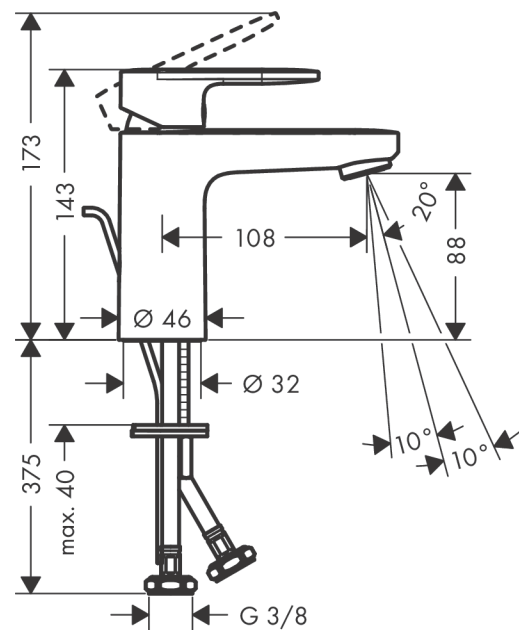

Vernis Blend

Single lever basin mixer 100 with pop-up waste set

Surfaces: **Chrome** Article Number: **71551000**

Description

product features

- consists of: single lever basin mixer, waste set
- ComfortZone 100
- projection 108 mm
- spray type: normal spray
- swiveling spray former
- maximum flow rate at 3 bar: 5 l/min
- ceramic cartridge
- temperature limitation adjustable
- suitable for continuous flow water heaters
- material waste set: synthetic
- connection type: G 3/8 connections
- connection dimension: DN15
- pop-up waste set G 1 1/4

Technology

Product image

Scale drawing

Vernis Blend
Single lever basin mixer 100 with pop-up waste set
 Surfaces: **Chrome** Article Number: **71551000**

Flowchart