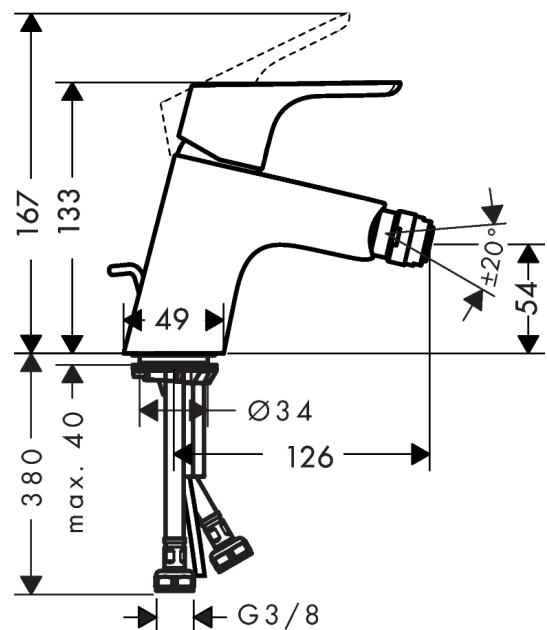

### Single lever bidet mixer with pop-up waste set

Surface: **Chrome** Article Number: **31920000**

### product features

- consists of: single lever bidet mixer, waste set
- projection 126 mm
- spout height: 54 mm
- aerator with ball pivot
- spray type: Normal spray
- maximum flow rate at 3 bar: 7,2 l/min
- ceramic cartridge
- temperature limitation adjustable
- suitable for continuous flow water heaters
- material waste set: metal
- connection type: G 3/8 connections
- connection dimension: DN15

## Scale drawing