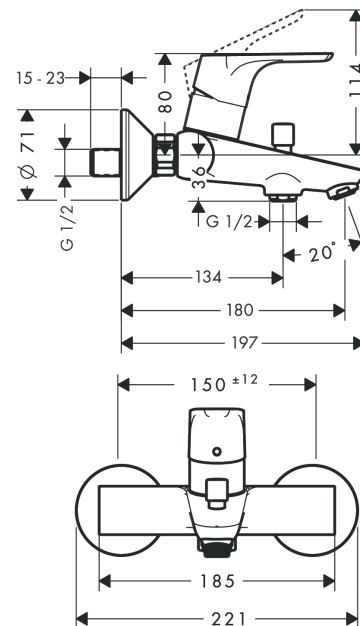

Focus

Single lever bath mixer for exposed installation

Surfaces: **Chrome** Article Number: **31940000**

Description

product features

- projection 172 - 179.5 mm
- connection type: s-shaped connections
- centre distance: 150 ± 12 mm
- spray type mixer: normal spray
- flow rate for bath spout at 3 bar: 22 l/min
- flow rate of hand shower at 3 bar: 26 l/min
- ceramic cartridge
- min. operating pressure: 1 bar
- max. operating pressure: 10 bar
- temperature limitation adjustable
- diverter with automatic resetting
- intrinsically safe against backflow
- with silencer
- suitable for continuous flow water heaters
- connection dimension: DN15

Technology

Product image

Scale drawing

Focus

Single lever bath mixer for exposed installation

Surfaces: **Chrome** Article Number: **31940000**

Flowchart