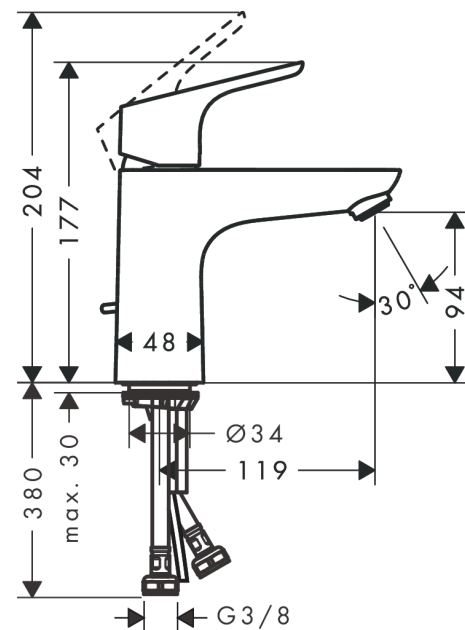

### product features

- consists of: single lever basin mixer, waste set
- ComfortZone 100
- projection: 119 mm
- spout height: 94 mm
- spray type: Normal spray
- maximum flow rate at 3 bar: 5 l/min
- ceramic cartridge
- temperature limitation adjustable
- suitable for continuous flow water heaters
- pop-up waste set G 1¼
- material waste set: metal
- connection type: G ¾ connections
- connection dimension: DN15

## Scale drawing

**Focus**

**Single lever basin mixer 100 with pop-up waste set**

Surface: **Chrome** Article Number: **31607000**

**Flowchart**