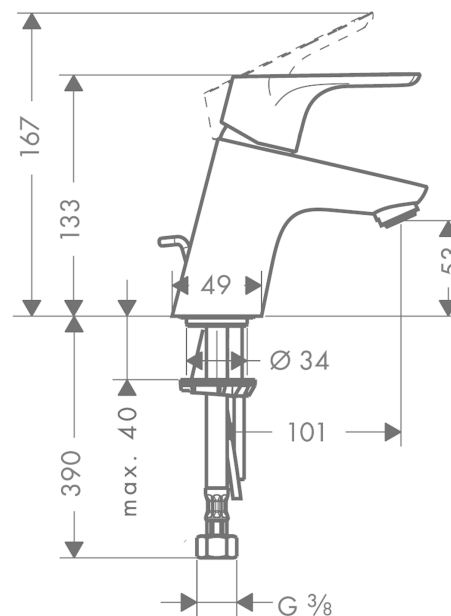

Focus

Single lever basin mixer with waste set

Surfaces: **chrome** Art. no. : **31730000**

Description

product features

- ComfortZone 70 provides space for greater freedom of movement
- normal spray
- flow rate 5 l/min at 3 bar
- operating pressure: min. 1 bar / max. 10 bar
- deck mounted
- ceramic cartridge
- temperature limitation adjustable
- pop-up waste set 1¼"
- QuickClean system for easy limescale removal
- Please specify when ordering if required for low pressure.
- WRAS 1001021

Scale drawing

Focus

Single lever basin mixer with waste set

Surfaces: **chrome** Art. no. : **31730000**

Flowchart