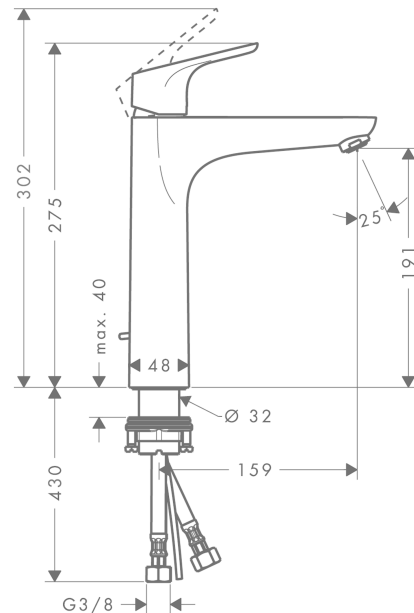

### product features

- consists of: single lever basin mixer, waste set
- ComfortZone 190
- projection: 159 mm
- spout height: 191 mm
- spray type: Normal spray
- maximum flow rate at 3 bar: 5 l/min
- ceramic cartridge
- temperature limitation adjustable
- suitable for continuous flow water heaters
- pop-up waste set G 1¼
- material waste set: metal
- connection type: G ¾ connections
- connection dimension: DN15

## Scale drawing

**Focus**

**Single lever basin mixer 190 with pop-up waste set**

Surface: **Chrome** Article Number: **31608000**

**Flowchart**