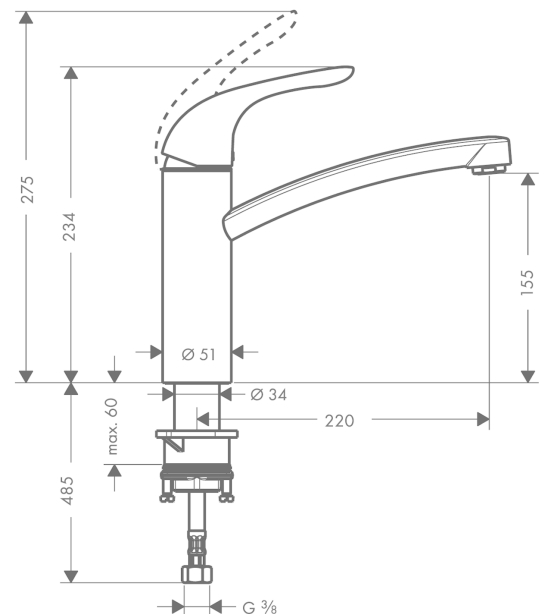

Focus E

Single lever kitchen mixer 160

Surfaces: **chrome** Art. no. : **31780000**

Description

product features

- ComfortZone 160 provides space for greater freedom of movement
- Swivel spout 360°
- normal spray
- Flow rate (at 3 bar) 12 l/min at 3 bar
- Operating pressure: min. 1 bar/max. 10 bar
- ceramic cartridge
- 3/8" hose connections
- please specify when ordering if required for low pressure
- WRAS 1304013
- WRAS 1809061
- WRAS 1809061

Article Details

Price excl. VAT

£ 111.67

Technology

Certificates

kiwa

Product image

Scale drawing