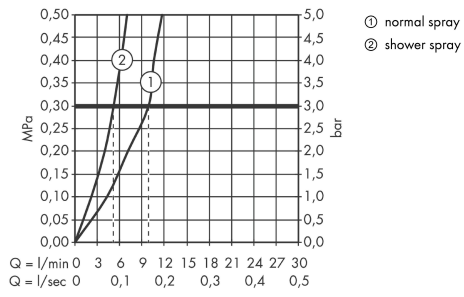

Focus M41

Single lever kitchen mixer 240, pull-out spray, 2jet

Surfaces: **Chrome** Article Number: **31815000**

Description

product features

- ComfortZone 240
- swivel range adjustable in 2 steps to 110° or 150°
- laminar spray, shower spray
- lockable shower spray, spray returns through pressing spray diverter and spray returns automatically through handle closing
- MagFit magnetic shower support
- quick connect hose
- connection dimension: DN15
- maximum flow rate at 3 bar: 10 l/min
- ceramic cartridge
- connection type: G 3/8 connections
- temperature limitation adjustable
- integrated non-return valve
- suitable for continuous flow water heaters
- extension length up to 50 cm

Technology

Design awards

Certificates

Product image

Scale drawing

Focus M41

Single lever kitchen mixer 240, pull-out spray, 2jet

Surfaces: **Chrome** Article Number: **31815000**

Flowchart

Focus M41
Single lever kitchen mixer 240, pull-out spray, 2jet
 Surfaces: **Chrome** Article Number: **31815000**

Exploded Drawing

Year of production: >08/19

Focus M41

Single lever kitchen mixer 240, pull-out spray, 2jet