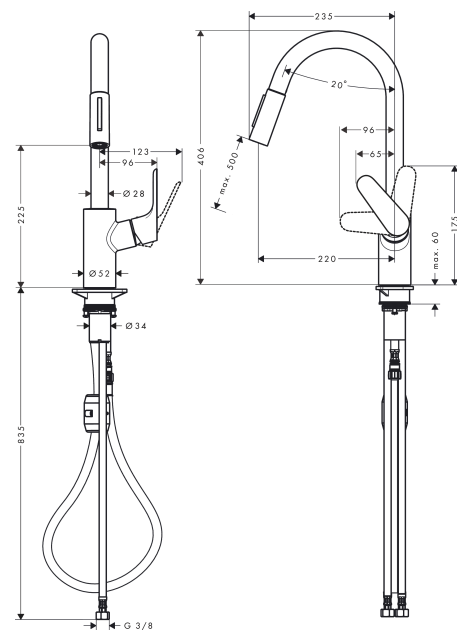

Scale drawing