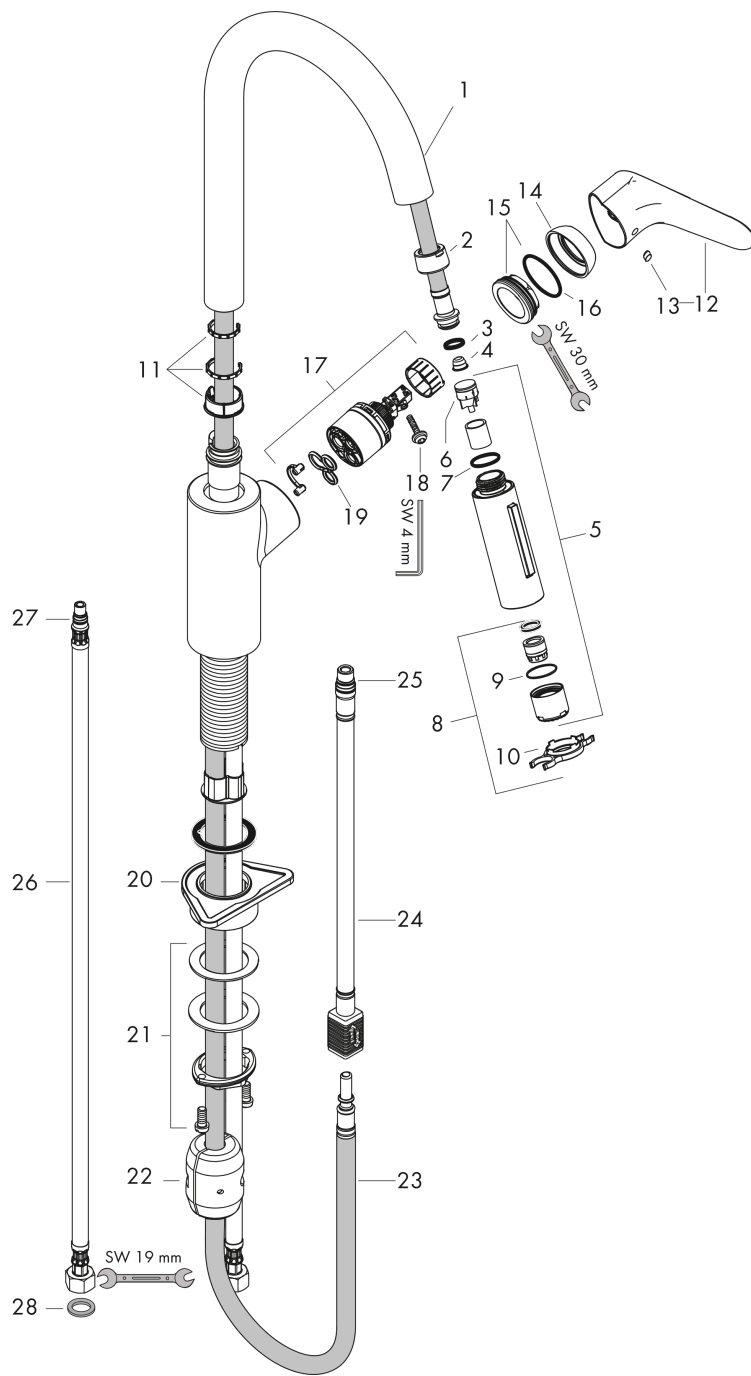

Flowchart

Focus M41
Single lever kitchen mixer 240, pull-out spray, 2jet
 Surfaces: **Chrome** Article Number: **31815000**

Exploded Drawing

Year of production: >08/19

Focus M41

Single lever kitchen mixer 240, pull-out spray, 2jet

Surfaces: **Chrome** Article Number: **31815000**

Spare part list

Year of production: >08/19

Pos.	Description	Article Number	Price	PU
1	spout cpl.	95562000	€ 124,95	1
2	nut	92755000	€ 18,33	1
3	O-ring 11x2	98127000	€ 3,21	1
4	filter	97735000	€ 3,21	1
5	handspray	98459000	€ 100,44	1
6	set of non return valves DW 15	97350000	€ 18,33	1
7	O-ring 18x1,5	98231000	€ 3,21	1
8	aerator laminar M22x1 (15 l/min)	95909000	€ 44,63	1
9	O-ring 20x1	98140000	€ 3,21	1
10	service tool	95910000	€ 8,45	1
11	set of lever collars	93428000	€ 3,21	1
12	handle	98460000	€ 57,12	1
13	screw cover	96338000	€ 3,21	1
14	flange	95498000	€ 8,45	1
15	nut	97209000	€ 13,92	1
16	O-Ring 32x2	98193000	€ 3,21	1
17	cartridge, assy	92730000	€ 57,12	1
18	locking screw for handle	95140000	€ 5,24	1
19	seal	95008000	€ 8,45	1
20	support	97523000	€ 5,24	1
21	fixing set (special)	93253000	€ 18,33	1
22	weight	92500000	€ 35,94	1
23	hose 1,50 m	95507000	€ 70,57	1
24	connection hose 600 mm M10x1	95561000	€ 22,37	1
25	O-ring 8x1,75	97827000	€ 3,21	1
26	connection hose 900 mm M8x0,75 G3/8	96316000	€ 35,94	1
27	O-ring 7x1,5	98422000	€ 3,21	1
28	sealing set	95581000	€ 5,24	1